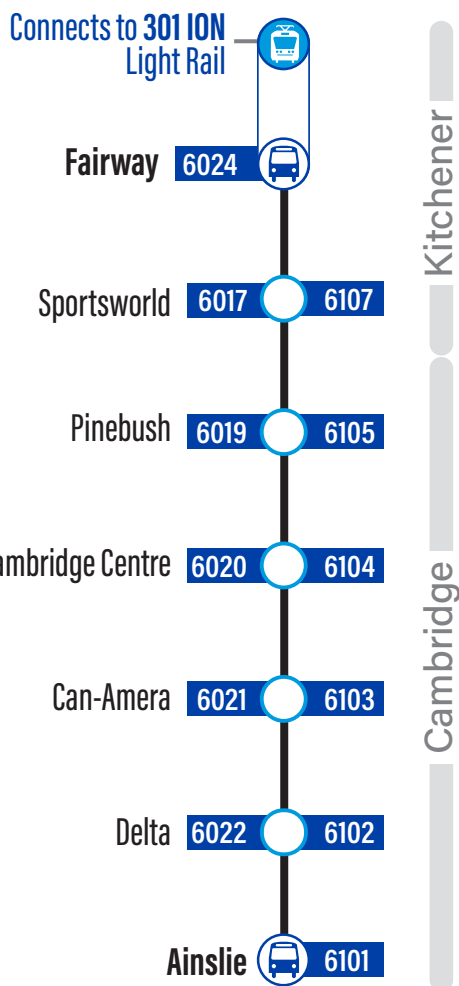

Monday to Friday Schedule

to Fairway Station				
Depart				Arrive
A	B	C	D	E
5:25	5:35	5:38	5:46	5:56
5:40	5:50	5:53	6:01	6:11
5:55	6:05	6:08	6:16	6:26
6:10	6:20	6:23	6:31	6:41
6:27	6:37	6:40	6:48	6:58
6:50	7:00	7:03	7:11	7:21
7:05	7:15	7:18	7:26	7:36
7:20	7:30	7:33	7:41	7:51
7:35	7:45	7:48	7:56	8:06
7:50	8:00	8:03	8:11	8:21
8:05	8:15	8:18	8:26	8:36
8:20	8:30	8:33	8:41	8:51
8:35	8:45	8:48	8:56	9:06
8:45	8:55	8:58	9:07	9:17
9:00	9:12	9:16	9:25	9:35
9:15	9:27	9:31	9:40	9:50
9:30	9:42	9:46	9:55	10:05
9:45	9:57	10:01	10:10	10:20
10:00	10:12	10:16	10:25	10:35
10:15	10:27	10:31	10:40	10:50
10:30	10:42	10:46	10:55	11:05
10:45	10:57	11:01	11:10	11:20
11:00	11:12	11:16	11:25	11:35
11:15	11:27	11:31	11:40	11:50
11:30	11:42	11:46	11:55	12:05
11:45	11:57	12:01	12:10	12:20
12:00	12:12	12:16	12:25	12:35
12:15	12:27	12:31	12:40	12:50
12:30	12:42	12:46	12:55	1:05
12:45	12:57	1:01	1:10	1:20
1:00	1:12	1:16	1:25	1:35
1:15	1:27	1:31	1:40	1:50
1:30	1:41	1:45	1:54	2:05
1:50	2:00	2:05	2:16	2:27
2:05	2:16	2:21	2:32	2:43
2:20	2:31	2:36	2:47	2:58
2:35	2:46	2:51	3:02	3:13
2:50	3:01	3:06	3:17	3:28
3:05	3:16	3:21	3:32	3:43
3:20	3:31	3:36	3:47	3:58
3:35	3:46	3:51	4:02	4:13
3:50	4:01	4:06	4:17	4:28
4:05	4:16	4:21	4:32	4:43
4:20	4:31	4:36	4:47	4:58
4:35	4:46	4:51	5:02	5:13
4:50	5:01	5:06	5:17	5:28
5:05	5:16	5:21	5:32	5:43
5:20	5:31	5:36	5:47	5:58
5:35	5:46	5:51	6:02	6:12
5:50	6:02	6:06	6:15	6:25
6:05	6:15	6:19	6:28	6:38
6:20	6:30	6:34	6:43	6:53
6:35	6:46	6:50	6:59	7:09
6:50	7:01	7:05	7:14	7:24
7:20	7:30	7:34	7:43	7:53
7:50	8:01	8:05	8:14	8:24
8:20	8:31	8:35	8:44	8:54
8:50	9:01	9:04	9:13	9:22
9:20	9:30	9:33	9:42	9:51
9:50	10:00	10:03	10:12	10:21
10:20	10:30	10:33	10:44	10:53
10:50	11:00	11:03	11:14	11:23
11:20	11:30	11:33	11:44	11:53
11:45	11:55	11:58	12:07	12:16