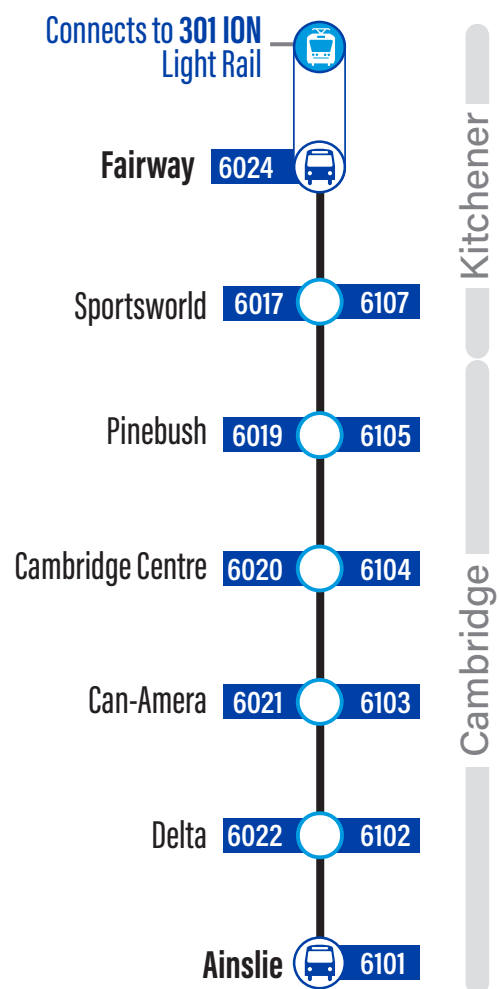

EasyGO makes taking transit easy

1. Online Trip Planner: www.grt.ca
2. Next Bus Text: get information on the next bus times sent to your phone (does not apply to Flex Stops)
   Text 57555 + (4 digit bus stop #)
3. Next Bus Call: call to hear the next bus times for your stop (does not apply to Flex Stops)
   519-585-7555
4. EasyGO Real-Time Desktop Map: plan trips by seeing and click on different routes and stops
   www.grt.ca

ION Bus
GRT 302

Effective: September 5, 2022

Monday to Friday Schedule

to Fairway Station				
Depart				Arrive
Ainslie Terminal A	Cambridge Centre Station B	Pinebush Station C	Sportsworld Station D	Fairway Station E
5:25	5:36	5:39	5:47	5:57
5:40	5:51	5:54	6:02	6:12
5:55	6:06	6:09	6:17	6:27
6:10	6:21	6:24	6:32	6:42
6:27	6:38	6:41	6:49	6:59
6:45	6:56	6:59	7:07	7:17
7:00	7:11	7:14	7:24	7:34
7:10	7:21	7:24	7:34	7:44
7:20	7:31	7:34	7:44	7:54
7:30	7:41	7:44	7:54	8:04
7:40	7:51	7:54	8:04	8:14
7:50	8:01	8:04	8:14	8:24
8:00	8:11	8:14	8:24	8:34
8:10	8:21	8:24	8:34	8:44
8:20	8:31	8:34	8:44	8:54
8:30	8:41	8:44	8:54	9:04
8:40	8:51	8:54	9:04	9:14
8:50	9:01	9:05	9:14	9:24
9:00	9:12	9:16	9:25	9:35
9:10	9:22	9:26	9:35	9:45
9:20	9:32	9:36	9:45	9:55
9:30	9:42	9:46	9:55	10:05
9:40	9:52	9:56	10:05	10:15
9:50	10:02	10:06	10:15	10:25
10:00	10:12	10:16	10:25	10:35
10:10	10:22	10:26	10:35	10:45
10:20	10:32	10:36	10:45	10:55
10:30	10:42	10:46	10:55	11:05
10:40	10:52	10:56	11:05	11:15
10:50	11:02	11:06	11:15	11:25
11:00	11:12	11:16	11:25	11:35
11:10	11:22	11:26	11:35	11:45
11:20	11:32	11:36	11:45	11:55
11:30	11:42	11:46	11:55	12:05
11:40	11:52	11:56	12:05	12:15
11:50	12:02	12:06	12:15	12:25
12:00	12:12	12:16	12:25	12:35
12:10	12:22	12:26	12:35	12:45
12:20	12:32	12:36	12:45	12:55
12:30	12:42	12:46	12:55	1:05
12:40	12:52	12:56	1:05	1:15
12:50	1:02	1:06	1:15	1:25
1:00	1:12	1:16	1:25	1:35
1:10	1:22	1:26	1:35	1:45
1:20	1:32	1:36	1:45	1:55
1:35	1:47	1:51	2:00	2:11
1:45	1:57	2:01	2:13	2:24
1:55	2:07	2:12	2:24	2:35
2:05	2:17	2:22	2:34	2:45
2:15	2:27	2:32	2:44	2:55
2:25	2:37	2:42	2:54	3:05
2:35	2:47	2:52	3:04	3:15
2:45	2:57	3:02	3:14	3:25
2:55	3:07	3:12	3:24	3:35
3:05	3:17	3:22	3:34	3:45
3:15	3:27	3:32	3:44	3:55
3:25	3:37	3:42	3:54	4:05
3:35	3:47	3:52	4:04	4:15
3:45	3:57	4:02	4:14	4:25
3:55	4:07	4:12	4:24	4:35
4:05	4:17	4:22	4:34	4:45
4:15	4:27	4:32	4:44	4:55
4:25	4:37	4:42	4:54	5:05
4:35	4:47	4:52	5:04	5:15
4:45	4:57	5:02	5:14	5:25
4:55	5:07	5:12	5:24	5:35
5:05	5:17	5:22	5:34	5:45
5:15	5:27	5:32	5:44	5:55
5:25	5:37	5:42	5:54	6:05
5:35	5:47	5:52	6:03	6:13
5:45	5:55	5:59	6:08	6:18
5:55	6:05	6:09	6:18	6:28
6:05	6:15	6:19	6:28	6:38
6:15	6:25	6:29	6:38	6:48
6:25	6:35	6:39	6:48	6:58
6:35	6:45	6:49	6:58	7:08
6:45	6:55	6:59	7:08	7:18
7:00	7:10	7:14	7:23	7:33
7:25	7:35	7:39	7:48	7:58
7:50	8:00	8:04	8:13	8:23
8:20	8:30	8:34	8:43	8:53
8:50	9:00	9:03	9:12	9:21
9:20	9:30	9:33	9:42	9:51
9:50	10:00	10:03	10:12	10:21
10:20	10:30	10:33	10:41	10:49
10:50	11:00	11:03	11:15	11:24
11:20	11:30	11:33	11:43	11:52
11:45	11:55	11:58	12:07	12:16