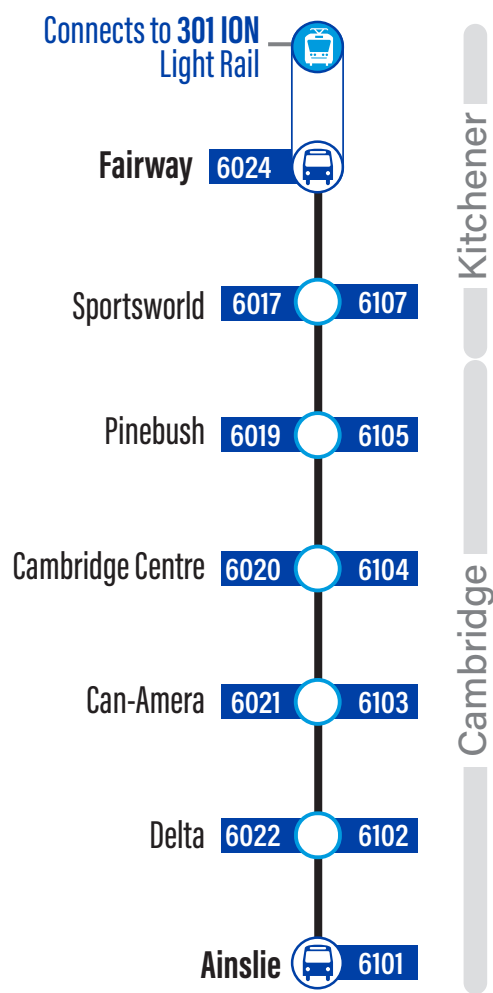

EasyGO makes taking transit easy

1. Online Trip Planner: www.grt.ca
2. Next Bus Text: get information on the next bus times sent to your phone (does not apply to Flex Stops)
  Text 57555 + (4 digit bus stop #)
3. Next Bus Call: call to hear the next bus times for your stop (does not apply to Flex Stops)
  519-585-7555
4. EasyGO Real-Time Desktop Map: plan trips by seeing and click on different routes and stops
  www.grt.ca

Effective: October 10, 2022

Monday to Friday Schedule

to Fairway Station				
Depart				Arrive
A	B	C	D	E
Ainslie Terminal	Cambridge Centre Station	Pinebush Station	Sportsworld Station	Fairway Station
5:25	5:36	5:39	5:47	5:57
5:40	5:51	5:54	6:02	6:12
5:55	6:06	6:09	6:17	6:27
6:10	6:21	6:24	6:32	6:42
6:27	6:38	6:41	6:49	6:59
6:45	6:56	6:59	7:07	7:17
7:00	7:11	7:14	7:24	7:34
7:10	7:21	7:24	7:34	7:44
7:20	7:31	7:34	7:44	7:54
7:30	7:41	7:44	7:54	8:04
7:40	7:51	7:54	8:04	8:14
7:50	8:01	8:04	8:14	8:24
8:00	8:11	8:14	8:24	8:34
8:10	8:21	8:24	8:34	8:44
8:20	8:31	8:34	8:44	8:54
8:30	8:41	8:44	8:54	9:04
8:40	8:51	8:54	9:04	9:14
8:50	9:01	9:05	9:14	9:24
9:00	9:12	9:16	9:25	9:35
9:10	9:22	9:26	9:35	9:45
9:20	9:32	9:36	9:45	9:55
9:30	9:42	9:46	9:55	10:05
9:40	9:52	9:56	10:05	10:15
9:50	10:02	10:06	10:15	10:25
10:00	10:12	10:16	10:25	10:35
10:10	10:22	10:26	10:35	10:45
10:20	10:32	10:36	10:45	10:55
10:30	10:42	10:46	10:55	11:05
10:40	10:52	10:56	11:05	11:15
10:50	11:02	11:06	11:15	11:25
11:00	11:12	11:16	11:25	11:35
11:10	11:22	11:26	11:35	11:45
11:20	11:32	11:36	11:45	11:55
11:30	11:42	11:46	11:55	12:05
11:40	11:52	11:56	12:05	12:15
11:50	12:02	12:06	12:15	12:25
12:00	12:12	12:16	12:25	12:35
12:10	12:22	12:26	12:35	12:45
12:20	12:32	12:36	12:45	12:55
12:30	12:42	12:46	12:55	1:05
12:40	12:52	12:56	1:05	1:15
12:50	1:02	1:06	1:15	1:25
1:00	1:12	1:16	1:25	1:35
1:10	1:22	1:26	1:35	1:45
1:20	1:32	1:36	1:45	1:55
1:35	1:47	1:51	2:00	2:11
1:45	1:57	2:01	2:13	2:24
1:55	2:07	2:12	2:24	2:35
2:05	2:17	2:22	2:34	2:45
2:15	2:27	2:32	2:44	2:55
2:25	2:37	2:42	2:54	3:05
2:35	2:47	2:52	3:04	3:15
2:45	2:57	3:02	3:14	3:25
2:55	3:07	3:12	3:24	3:35
3:05	3:17	3:22	3:34	3:45
3:15	3:27	3:32	3:44	3:55
3:25	3:37	3:42	3:54	4:05
3:35	3:47	3:52	4:04	4:15
3:45	3:57	4:02	4:14	4:25
3:55	4:07	4:12	4:24	4:35
4:05	4:17	4:22	4:34	4:45
4:15	4:27	4:32	4:44	4:55
4:25	4:37	4:42	4:54	5:05
4:35	4:47	4:52	5:04	5:15
4:45	4:57	5:02	5:14	5:25
4:55	5:07	5:12	5:24	5:35
5:05	5:17	5:22	5:34	5:45
5:15	5:27	5:32	5:44	5:55
5:25	5:37	5:42	5:54	6:05
5:35	5:47	5:52	6:03	6:13
5:45	5:55	5:59	6:08	6:18
5:55	6:05	6:09	6:18	6:28
6:05	6:15	6:19	6:28	6:38
6:15	6:25	6:29	6:38	6:48
6:25	6:35	6:39	6:48	6:58
6:35	6:45	6:49	6:58	7:08
6:45	6:55	6:59	7:08	7:18
7:00	7:10	7:14	7:23	7:33
7:25	7:35	7:39	7:48	7:58
7:50	8:00	8:04	8:13	8:23
8:20	8:30	8:34	8:43	8:53
8:50	9:00	9:03	9:12	9:21
9:20	9:30	9:33	9:42	9:51
9:50	10:00	10:03	10:12	10:21
10:20	10:30	10:33	10:41	10:49
10:50	11:00	11:03	11:15	11:24
11:20	11:30	11:33	11:43	11:52
11:45	11:55	11:58	12:07	12:16