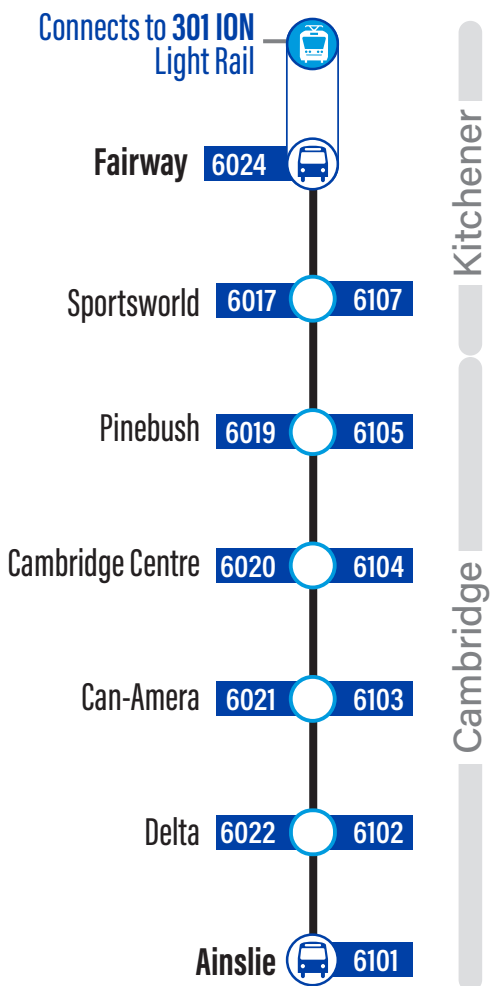

EasyGO makes taking transit easy

1. Online Trip Planner: www.grt.ca
2. Next Bus Text: get information on the next bus times sent to your phone (does not apply to Flex Stops) **Text 57555 + (4 digit bus stop #)**
3. Next Bus Call: call to hear the next bus times for your stop (does not apply to Flex Stops) **519-585-7555**
4. EasyGO Real-Time Desktop Map: plan trips by seeing and click on different routes and stops www.grt.ca

Effective: October 10, 2022

Monday to Friday Schedule

to Fairway Station				
Depart				Arrive
A	B	C	D	E
5:25	5:36	5:39	5:47	5:57
5:40	5:51	5:54	6:02	6:12
5:55	6:06	6:09	6:17	6:27
6:10	6:21	6:24	6:32	6:42
6:27	6:38	6:41	6:49	6:59
6:45	6:56	6:59	7:07	7:17
7:00	7:11	7:14	7:24	7:34
7:10	7:21	7:24	7:34	7:44
7:20	7:31	7:34	7:44	7:54
7:30	7:41	7:44	7:54	8:04
7:40	7:51	7:54	8:04	8:14
7:50	8:01	8:04	8:14	8:24
8:00	8:11	8:14	8:24	8:34
8:10	8:21	8:24	8:34	8:44
8:20	8:31	8:34	8:44	8:54
8:30	8:41	8:44	8:54	9:04
8:40	8:51	8:54	9:04	9:14
8:50	9:01	9:05	9:14	9:24
9:00	9:12	9:16	9:25	9:35
9:10	9:22	9:26	9:35	9:45
9:20	9:32	9:36	9:45	9:55
9:30	9:42	9:46	9:55	10:05
9:40	9:52	9:56	10:05	10:15
9:50	10:02	10:06	10:15	10:25
10:00	10:12	10:16	10:25	10:35
10:10	10:22	10:26	10:35	10:45
10:20	10:32	10:36	10:45	10:55
10:30	10:42	10:46	10:55	11:05
10:40	10:52	10:56	11:05	11:15
10:50	11:02	11:06	11:15	11:25
11:00	11:12	11:16	11:25	11:35
11:10	11:22	11:26	11:35	11:45
11:20	11:32	11:36	11:45	11:55
11:30	11:42	11:46	11:55	12:05
11:40	11:52	11:56	12:05	12:15
11:50	12:02	12:06	12:15	12:25
12:00	12:12	12:16	12:25	12:35
12:10	12:22	12:26	12:35	12:45
12:20	12:32	12:36	12:45	12:55
12:30	12:42	12:46	12:55	1:05
12:40	12:52	12:56	1:05	1:15
12:50	1:02	1:06	1:15	1:25
1:00	1:12	1:16	1:25	1:35
1:10	1:22	1:26	1:35	1:45
1:20	1:32	1:36	1:45	1:55
1:35	1:47	1:51	2:00	2:11
1:45	1:57	2:01	2:13	2:24
1:55	2:07	2:12	2:24	2:35
2:05	2:17	2:22	2:34	2:45
2:15	2:27	2:32	2:44	2:55
2:25	2:37	2:42	2:54	3:05
2:35	2:47	2:52	3:04	3:15
2:45	2:57	3:02	3:14	3:25
2:55	3:07	3:12	3:24	3:35
3:05	3:17	3:22	3:34	3:45
3:15	3:27	3:32	3:44	3:55
3:25	3:37	3:42	3:54	4:05
3:35	3:47	3:52	4:04	4:15
3:45	3:57	4:02	4:14	4:25
3:55	4:07	4:12	4:24	4:35
4:05	4:17	4:22	4:34	4:45
4:15	4:27	4:32	4:44	4:55
4:25	4:37	4:42	4:54	5:05
4:35	4:47	4:52	5:04	5:15
4:45	4:57	5:02	5:14	5:25
4:55	5:07	5:12	5:24	5:35
5:05	5:17	5:22	5:34	5:45
5:15	5:27	5:32	5:44	5:55
5:25	5:37	5:42	5:54	6:05
5:35	5:47	5:52	6:03	6:13
5:45	5:55	5:59	6:08	6:18
5:55	6:05	6:09	6:18	6:28
6:05	6:15	6:19	6:28	6:38
6:15	6:25	6:29	6:38	6:48
6:25	6:35	6:39	6:48	6:58
6:35	6:45	6:49	6:58	7:08
6:45	6:55	6:59	7:08	7:18
7:00	7:10	7:14	7:23	7:33
7:25	7:35	7:39	7:48	7:58
7:50	8:00	8:04	8:13	8:23
8:20	8:30	8:34	8:43	8:53
8:50	9:00	9:03	9:12	9:21
9:20	9:30	9:33	9:42	9:51
9:50	10:00	10:03	10:12	10:21
10:20	10:30	10:33	10:41	10:49
10:50	11:00	11:03	11:15	11:24
11:20	11:30	11:33	11:43	11:52
11:45	11:55	11:58	12:07	12:16