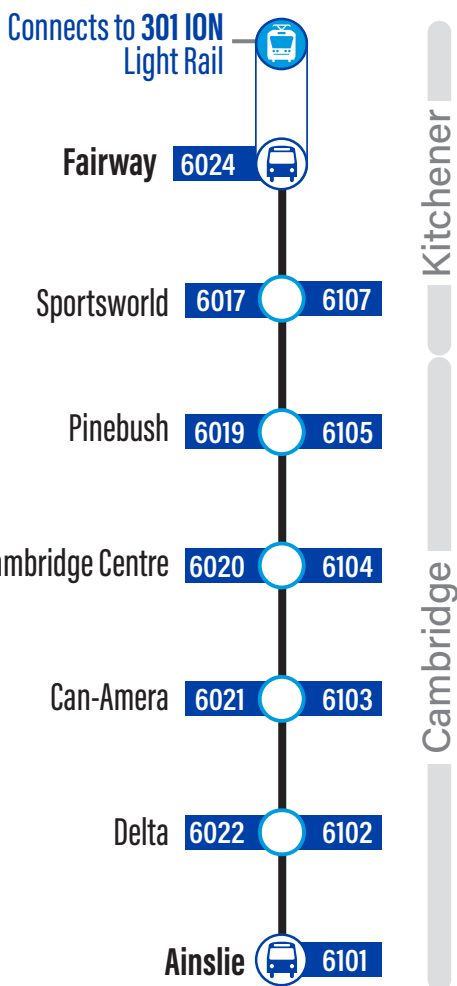

Monday to Friday Schedule

to Fairway Station				
Depart	Arrive			
A	B	C	D	E
Ainslie Terminal	Cambridge Centre Station	Pinebush Station	Sportsworld Station	Fairway Station
5:25	5:36	5:39	5:47	5:57
5:40	5:51	5:54	6:02	6:12
5:55	6:06	6:09	6:17	6:27
6:10	6:21	6:24	6:32	6:42
6:27	6:38	6:41	6:49	6:59
6:45	6:56	6:59	7:08	7:18
7:00	7:12	7:16	7:25	7:35
7:10	7:22	7:26	7:35	7:45
7:20	7:32	7:36	7:45	7:55
7:30	7:42	7:46	7:55	8:05
7:40	7:52	7:56	8:05	8:15
7:50	8:02	8:06	8:15	8:25
8:00	8:12	8:16	8:25	8:35
8:10	8:22	8:26	8:35	8:45
8:20	8:32	8:36	8:45	8:55
8:30	8:42	8:46	8:55	9:05
8:40	8:52	8:56	9:05	9:15
8:50	9:02	9:06	9:15	9:25
9:00	9:12	9:16	9:25	9:35
9:10	9:22	9:26	9:35	9:45
9:20	9:32	9:36	9:45	9:55
9:30	9:42	9:46	9:55	10:05
9:40	9:52	9:56	10:05	10:15
9:50	10:02	10:06	10:15	10:25
10:00	10:12	10:16	10:25	10:35
10:10	10:22	10:26	10:35	10:45
10:20	10:32	10:36	10:45	10:55
10:30	10:42	10:46	10:55	11:05
10:40	10:52	10:56	11:05	11:15
10:50	11:02	11:06	11:15	11:25
11:00	11:12	11:16	11:25	11:35
11:10	11:22	11:26	11:35	11:45
11:20	11:32	11:36	11:45	11:55
11:30	11:42	11:46	11:55	12:05
11:40	11:52	11:56	12:05	12:15
11:50	12:02	12:06	12:15	12:25
12:00	12:12	12:16	12:25	12:35
12:10	12:22	12:26	12:35	12:45
12:20	12:32	12:36	12:45	12:55
12:30	12:42	12:46	12:55	1:05
12:40	12:52	12:56	1:05	1:15
12:50	1:02	1:06	1:15	1:25
1:00	1:12	1:16	1:25	1:35
1:10	1:22	1:26	1:35	1:45
1:20	1:32	1:36	1:45	1:55
1:35	1:47	1:51	2:00	2:11
1:45	1:57	2:01	2:13	2:24
1:55	2:07	2:12	2:24	2:35
2:05	2:17	2:22	2:34	2:45
2:15	2:27	2:32	2:44	2:55
2:25	2:37	2:42	2:54	3:05
2:35	2:47	2:52	3:04	3:15
2:45	2:57	3:02	3:14	3:25
2:55	3:07	3:12	3:24	3:35
3:05	3:17	3:22	3:34	3:45
3:15	3:27	3:32	3:44	3:55
3:25	3:37	3:42	3:54	4:05
3:35	3:47	3:52	4:04	4:15
3:45	3:57	4:02	4:14	4:25
3:55	4:07	4:12	4:24	4:35
4:05	4:17	4:22	4:34	4:45
4:15	4:27	4:32	4:44	4:55
4:25	4:37	4:42	4:54	5:05
4:35	4:47	4:52	5:04	5:15
4:45	4:57	5:02	5:14	5:25
4:55	5:07	5:12	5:24	5:35
5:05	5:17	5:22	5:34	5:45
5:15	5:27	5:32	5:44	5:55
5:25	5:37	5:42	5:54	6:05
5:35	5:47	5:52	6:03	6:13
5:45	5:55	5:59	6:08	6:18
5:55	6:05	6:09	6:18	6:28
6:05	6:15	6:19	6:28	6:38
6:15	6:25	6:29	6:38	6:48
6:25	6:35	6:39	6:48	6:58
6:35	6:45	6:49	6:58	7:08
6:45	6:55	6:59	7:08	7:18
7:00	7:10	7:14	7:23	7:33
7:25	7:35	7:39	7:48	7:58
7:50	8:00	8:04	8:13	8:23
8:20	8:30	8:34	8:43	8:53
8:50	9:00	9:03	9:12	9:21
9:20	9:30	9:33	9:42	9:51
9:50	10:00	10:03	10:12	10:21
10:20	10:30	10:33	10:41	10:49
10:50	11:00	11:03	11:15	11:24
11:20	11:30	11:33	11:43	11:52
11:45	11:55	11:58	12:07	12:16