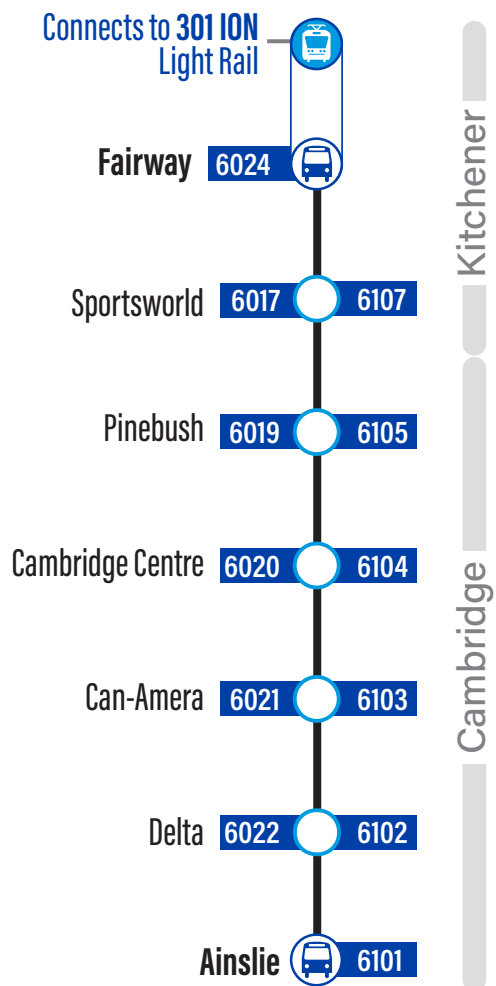

Monday to Friday Schedule

to Fairway Station				
Depart				Arrive
A	B	C	D	E
5:25	5:36	5:39	5:47	5:57
5:40	5:51	5:54	6:02	6:12
5:55	6:05	6:08	6:16	6:26
6:10	6:21	6:24	6:32	6:42
6:27	6:38	6:41	6:49	6:59
6:45	6:56	6:59	7:08	7:18
7:00	7:11	7:15	7:24	7:34
7:10	7:21	7:25	7:34	7:44
7:20	7:31	7:35	7:44	7:54
7:30	7:41	7:45	7:54	8:04
7:40	7:51	7:55	8:04	8:14
7:50	8:01	8:05	8:14	8:24
8:00	8:11	8:15	8:24	8:34
8:10	8:21	8:25	8:34	8:44
8:20	8:31	8:35	8:44	8:54
8:30	8:41	8:45	8:54	9:04
8:40	8:51	8:55	9:04	9:14
8:50	9:01	9:05	9:14	9:24
9:00	9:11	9:15	9:24	9:34
9:10	9:21	9:25	9:34	9:44
9:20	9:31	9:35	9:44	9:54
9:30	9:41	9:45	9:54	10:04
9:40	9:51	9:55	10:04	10:14
9:50	10:01	10:05	10:14	10:24
10:00	10:11	10:15	10:24	10:34
10:10	10:21	10:25	10:34	10:44
10:20	10:31	10:35	10:44	10:54
10:30	10:41	10:45	10:54	11:04
10:40	10:51	10:55	11:04	11:14
10:50	11:01	11:05	11:14	11:24
11:00	11:11	11:15	11:24	11:34
11:10	11:21	11:25	11:34	11:44
11:20	11:31	11:35	11:44	11:54
11:30	11:41	11:45	11:54	12:04
11:40	11:51	11:55	12:04	12:14
11:50	12:01	12:05	12:14	12:24
12:00	12:11	12:15	12:24	12:34
12:10	12:21	12:25	12:34	12:44
12:20	12:31	12:35	12:44	12:54
12:30	12:41	12:45	12:54	1:04
12:40	12:51	12:55	1:04	1:14
12:50	1:01	1:05	1:14	1:24
1:00	1:11	1:15	1:24	1:34
1:10	1:21	1:25	1:34	1:44
1:20	1:31	1:35	1:44	1:54
1:35	1:46	1:50	1:59	2:10
1:45	1:56	2:00	2:12	2:23
1:55	2:07	2:12	2:24	2:35
2:05	2:17	2:22	2:34	2:45
2:15	2:27	2:32	2:44	2:55
2:25	2:37	2:42	2:54	3:05
2:35	2:47	2:52	3:04	3:15
2:45	2:57	3:02	3:14	3:25
2:55	3:07	3:12	3:24	3:35
3:05	3:17	3:22	3:34	3:45
3:15	3:27	3:32	3:44	3:55
3:25	3:37	3:42	3:54	4:05
3:35	3:47	3:52	4:04	4:15
3:45	3:57	4:02	4:14	4:25
3:55	4:07	4:12	4:24	4:35
4:05	4:17	4:22	4:34	4:45
4:15	4:27	4:32	4:44	4:55
4:25	4:37	4:42	4:54	5:05
4:35	4:47	4:52	5:04	5:15
4:45	4:57	5:02	5:14	5:25
4:55	5:07	5:12	5:24	5:35
5:05	5:17	5:22	5:34	5:45
5:15	5:27	5:32	5:44	5:55
5:25	5:37	5:42	5:54	6:05
5:35	5:47	5:52	6:03	6:13
5:45	5:55	5:59	6:08	6:18
5:55	6:05	6:09	6:18	6:28
6:05	6:15	6:19	6:28	6:38
6:15	6:25	6:29	6:38	6:48
6:25	6:35	6:39	6:48	6:58
6:35	6:45	6:49	6:58	7:08
6:45	6:55	6:59	7:08	7:18
7:00	7:10	7:14	7:23	7:33
7:25	7:35	7:39	7:48	7:58
7:50	8:00	8:04	8:13	8:23
8:20	8:30	8:34	8:43	8:53
8:50	9:00	9:03	9:12	9:21
9:20	9:30	9:33	9:42	9:51
9:50	10:00	10:03	10:12	10:21
10:20	10:30	10:33	10:41	10:49
10:50	11:00	11:03	11:15	11:24
11:20	11:30	11:33	11:43	11:52
11:45	11:55	11:58	12:07	12:16