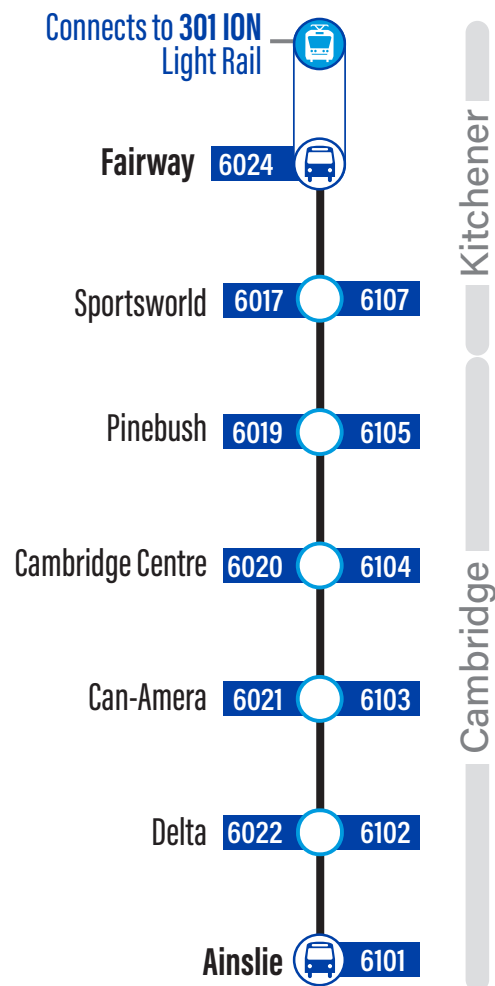

Monday to Friday Schedule

to Fairway Station				
Depart >>>	>>> Arrive			
Ainslie Terminal	Cambridge Centre Station	Pinebush Station	Sportsworld Station	Fairway Station
A	B	C	D	E
5:25	5:36	5:39	5:47	5:55
5:40	5:51	5:54	6:02	6:10
5:55	6:05	6:08	6:16	6:25
6:10	6:21	6:24	6:32	6:40
6:27	6:38	6:41	6:49	6:57
6:45	6:56	6:59	7:08	7:18
7:00	7:12	7:16	7:25	7:35
7:10	7:22	7:26	7:35	7:45
7:20	7:32	7:36	7:45	7:55
7:30	7:42	7:46	7:55	8:05
7:40	7:52	7:56	8:05	8:15
7:50	8:02	8:06	8:15	8:25
8:00	8:12	8:16	8:25	8:35
8:10	8:22	8:26	8:35	8:45
8:20	8:32	8:36	8:45	8:55
8:30	8:42	8:46	8:55	9:05
8:40	8:52	8:56	9:05	9:15
8:50	9:03	9:08	9:17	9:27
9:00	9:12	9:17	9:26	9:36
9:10	9:22	9:27	9:36	9:46
9:20	9:32	9:37	9:46	9:56
9:30	9:42	9:47	9:56	10:06
9:40	9:52	9:57	10:06	10:16
9:50	10:02	10:07	10:16	10:26
10:00	10:12	10:17	10:26	10:36
10:10	10:22	10:27	10:36	10:46
10:20	10:32	10:37	10:46	10:56
10:30	10:42	10:47	10:56	11:06
10:40	10:52	10:57	11:06	11:16
10:50	11:02	11:07	11:16	11:26
11:00	11:12	11:17	11:26	11:37
11:10	11:22	11:27	11:37	11:48
11:20	11:31	11:36	11:46	11:57
11:30	11:42	11:47	11:57	12:08
11:40	11:52	11:57	12:07	12:18
11:50	12:02	12:07	12:17	12:28
12:00	12:12	12:17	12:27	12:38
12:10	12:22	12:27	12:37	12:48
12:20	12:32	12:37	12:47	12:58
12:30	12:42	12:47	12:57	1:08
12:40	12:52	12:57	1:07	1:18
12:50	1:02	1:07	1:17	1:28
1:00	1:12	1:17	1:27	1:38
1:10	1:22	1:27	1:37	1:48
1:20	1:32	1:37	1:47	1:58
1:35	1:47	1:52	2:02	2:13
1:45	1:57	2:02	2:13	2:24
1:55	2:08	2:14	2:25	2:36
2:05	2:18	2:24	2:35	2:46
2:15	2:28	2:34	2:45	2:56
2:25	2:38	2:44	2:55	3:06
2:35	2:48	2:54	3:05	3:16
2:45	2:58	3:04	3:15	3:26
2:55	3:08	3:14	3:25	3:36
3:05	3:18	3:24	3:35	3:46
3:15	3:28	3:34	3:45	3:56
3:25	3:38	3:44	3:55	4:06
3:35	3:48	3:54	4:05	4:16
3:45	3:58	4:04	4:15	4:26
3:55	4:08	4:14	4:25	4:36
4:05	4:18	4:24	4:35	4:46
4:15	4:28	4:34	4:45	4:56
4:25	4:38	4:44	4:55	5:06
4:35	4:48	4:54	5:05	5:16
4:45	4:58	5:04	5:15	5:26
4:55	5:08	5:14	5:25	5:36
5:05	5:18	5:24	5:35	5:46
5:15	5:28	5:34	5:45	5:56
5:25	5:38	5:44	5:55	6:06
5:35	5:48	5:54	6:04	6:15
5:45	5:58	6:03	6:12	6:23
5:55	6:06	6:10	6:19	6:30
6:05	6:15	6:19	6:28	6:39
6:15	6:25	6:29	6:38	6:49
6:25	6:35	6:39	6:48	6:59
6:35	6:45	6:49	6:58	7:09
6:45	6:55	6:59	7:08	7:19
7:00	7:10	7:14	7:23	7:34
7:25	7:35	7:39	7:48	7:59
7:50	8:00	8:04	8:13	8:24
8:20	8:30	8:34	8:43	8:54
8:50	9:00	9:03	9:12	9:22
9:20	9:30	9:33	9:42	9:52
9:50	10:00	10:03	10:12	10:22
10:20	10:30	10:33	10:41	10:52
10:50	11:00	11:03	11:15	11:22
11:20	11:30	11:33	11:43	11:52
11:45	11:55	11:58	12:07	12:17