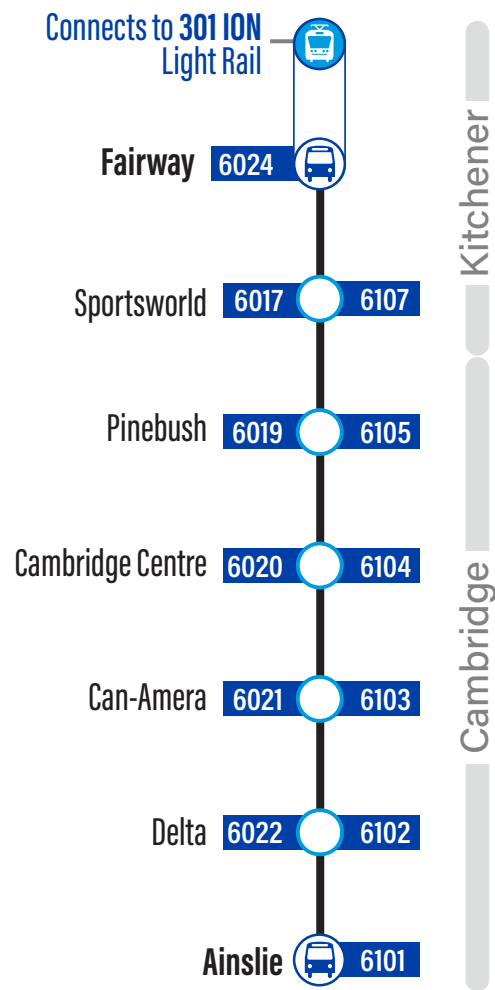

Monday to Friday Schedule

to Fairway Station				
Depart	Arrive			
A	B	C	D	E
5:45	5:55	5:58	6:06	6:16
6:00	6:10	6:13	6:21	6:31
6:15	6:25	6:28	6:36	6:46
6:30	6:40	6:43	6:51	7:01
6:45	6:55	6:58	7:08	7:18
7:00	7:11	7:15	7:25	7:35
7:10	7:21	7:25	7:35	7:45
7:20	7:31	7:35	7:45	7:55
7:30	7:41	7:45	7:55	8:05
7:40	7:51	7:55	8:05	8:15
7:50	8:01	8:05	8:15	8:25
8:00	8:11	8:15	8:25	8:35
8:10	8:21	8:25	8:35	8:45
8:20	8:31	8:35	8:45	8:55
8:30	8:41	8:45	8:55	9:05
8:40	8:51	8:55	9:05	9:15
8:50	9:01	9:05	9:15	9:25
9:00	9:11	9:15	9:25	9:35
9:10	9:21	9:25	9:35	9:45
9:20	9:31	9:35	9:45	9:55
9:30	9:41	9:45	9:55	10:05
9:40	9:51	9:55	10:05	10:15
9:50	10:01	10:05	10:15	10:25
10:00	10:11	10:15	10:25	10:35
10:10	10:21	10:25	10:35	10:45
10:20	10:31	10:35	10:45	10:55
10:30	10:41	10:45	10:55	11:05
10:40	10:51	10:55	11:05	11:15
10:50	11:01	11:05	11:15	11:25
11:00	11:11	11:15	11:25	11:35
11:10	11:21	11:25	11:35	11:45
11:20	11:31	11:35	11:45	11:55
11:30	11:41	11:45	11:55	12:05
11:40	11:51	11:55	12:05	12:15
11:50	12:01	12:05	12:15	12:25
12:00	12:11	12:15	12:25	12:35
12:10	12:21	12:25	12:35	12:45
12:20	12:31	12:35	12:45	12:55
12:30	12:41	12:45	12:55	1:05
12:40	12:51	12:55	1:05	1:15
12:50	1:01	1:05	1:15	1:25
1:00	1:11	1:15	1:25	1:35
1:10	1:21	1:25	1:35	1:45
1:20	1:31	1:35	1:45	1:55
1:30	1:41	1:45	1:55	2:05
1:40	1:51	1:55	2:05	2:15
1:50	2:01	2:05	2:15	2:25
2:00	2:11	2:15	2:25	2:36
2:10	2:21	2:25	2:36	2:47
2:20	2:31	2:36	2:48	2:59
2:30	2:42	2:47	2:59	3:10
2:45	2:57	3:02	3:14	3:25
2:55	3:07	3:12	3:24	3:35
3:05	3:17	3:22	3:34	3:45
3:15	3:27	3:32	3:44	3:55
3:25	3:37	3:42	3:54	4:05
3:35	3:47	3:52	4:04	4:15
3:45	3:57	4:02	4:14	4:25
3:55	4:07	4:12	4:24	4:35
4:05	4:17	4:22	4:34	4:45
4:15	4:27	4:32	4:44	4:55
4:25	4:37	4:42	4:54	5:05
4:35	4:47	4:52	5:04	5:15
4:45	4:57	5:02	5:14	5:25
4:55	5:07	5:12	5:24	5:35
5:05	5:17	5:22	5:34	5:45
5:15	5:27	5:32	5:44	5:55
5:25	5:37	5:42	5:54	6:05
5:35	5:47	5:52	6:03	6:14
5:45	5:57	6:02	6:11	6:22
5:55	6:07	6:11	6:20	6:31
6:00	6:12	6:16	6:25	6:36
6:10	6:22	6:26	6:35	6:46
6:20	6:32	6:36	6:45	6:56
6:30	6:42	6:46	6:55	7:06
6:40	6:52	6:56	7:05	7:16
7:10	7:22	7:26	7:35	7:46
7:40	7:52	7:56	8:05	8:16
8:10	8:22	8:26	8:35	8:46
8:40	8:52	8:56	9:05	9:16
9:10	9:22	9:26	9:35	9:46
9:40	9:52	9:56	10:05	10:15
10:15	10:25	10:29	10:38	10:48
10:45	10:55	10:59	11:08	11:18
11:15	11:25	11:29	11:38	11:48
11:45	11:55	11:59	12:08	12:18