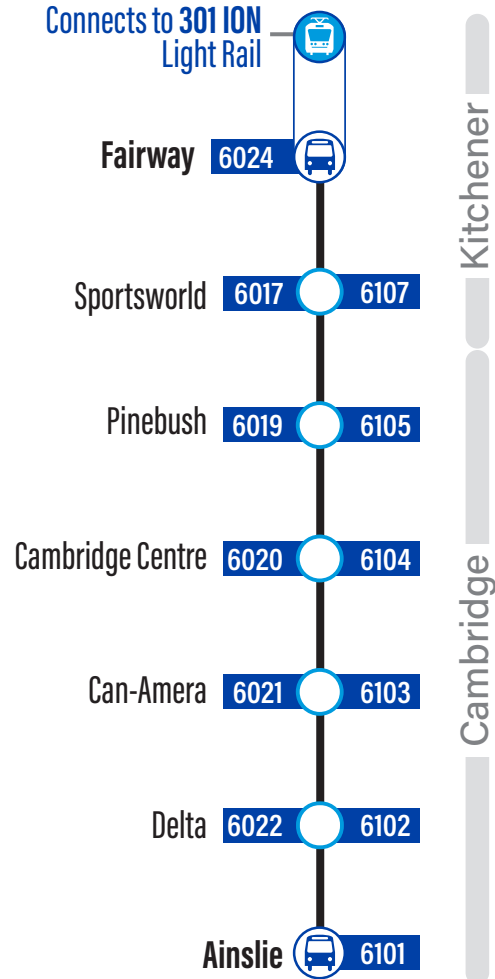

Summer Weekday Schedule

to Fairway Station				
Depart				Arrive
A	B	C	D	E
5:40	5:50	5:53	6:01	6:11
5:55	6:05	6:08	6:16	6:26
6:10	6:20	6:23	6:31	6:41
6:25	6:35	6:38	6:46	6:56
6:45	6:55	6:58	7:08	7:18
7:00	7:11	7:15	7:25	7:35
7:15	7:26	7:30	7:40	7:50
7:30	7:41	7:45	7:55	8:05
7:45	7:56	8:00	8:10	8:20
8:00	8:11	8:15	8:25	8:35
8:15	8:26	8:30	8:40	8:50
8:30	8:41	8:45	8:55	9:05
8:45	8:56	9:00	9:10	9:20
9:00	9:11	9:15	9:25	9:35
9:15	9:26	9:30	9:40	9:50
9:30	9:41	9:45	9:55	10:05
9:45	9:56	10:00	10:10	10:20
10:00	10:11	10:15	10:25	10:35
10:15	10:26	10:30	10:40	10:50
10:30	10:41	10:45	10:55	11:05
10:45	10:56	11:00	11:10	11:20
11:00	11:11	11:15	11:25	11:35
11:15	11:26	11:30	11:40	11:50
11:30	11:41	11:45	11:55	12:05
11:45	11:56	12:00	12:10	12:20
12:00	12:11	12:15	12:25	12:35
12:15	12:26	12:30	12:40	12:50
12:30	12:41	12:45	12:55	1:05
12:45	12:56	1:00	1:10	1:20
1:00	1:11	1:15	1:25	1:35
1:15	1:26	1:30	1:40	1:50
1:30	1:41	1:45	1:55	2:05
1:45	1:56	2:00	2:10	2:20
2:00	2:11	2:15	2:25	2:36
2:15	2:26	2:30	2:42	2:53
2:30	2:42	2:47	2:59	3:10
2:45	2:57	3:02	3:14	3:25
3:00	3:12	3:17	3:29	3:40
3:15	3:27	3:32	3:44	3:55
3:30	3:42	3:47	3:59	4:10
3:45	3:57	4:02	4:14	4:25
4:00	4:12	4:17	4:29	4:40
4:15	4:27	4:32	4:44	4:55
4:30	4:42	4:47	4:59	5:10
4:45	4:57	5:02	5:14	5:25
5:00	5:12	5:17	5:29	5:40
5:15	5:27	5:32	5:44	5:55
5:30	5:42	5:47	5:59	6:10
5:45	5:57	6:02	6:11	6:22
6:00	6:12	6:16	6:25	6:36
6:15	6:27	6:31	6:40	6:51
6:30	6:42	6:46	6:55	7:06
6:45	6:57	7:01	7:10	7:21
7:15	7:27	7:31	7:40	7:51
7:45	7:57	8:01	8:10	8:21
8:15	8:27	8:31	8:40	8:51
8:45	8:57	9:01	9:10	9:21
9:15	9:27	9:31	9:40	9:51
9:45	9:57	10:01	10:10	10:20
10:15	10:25	10:29	10:38	10:48
10:45	10:55	10:59	11:08	11:18
11:15	11:25	11:29	11:38	11:48
11:45	11:55	11:59	12:08	12:18