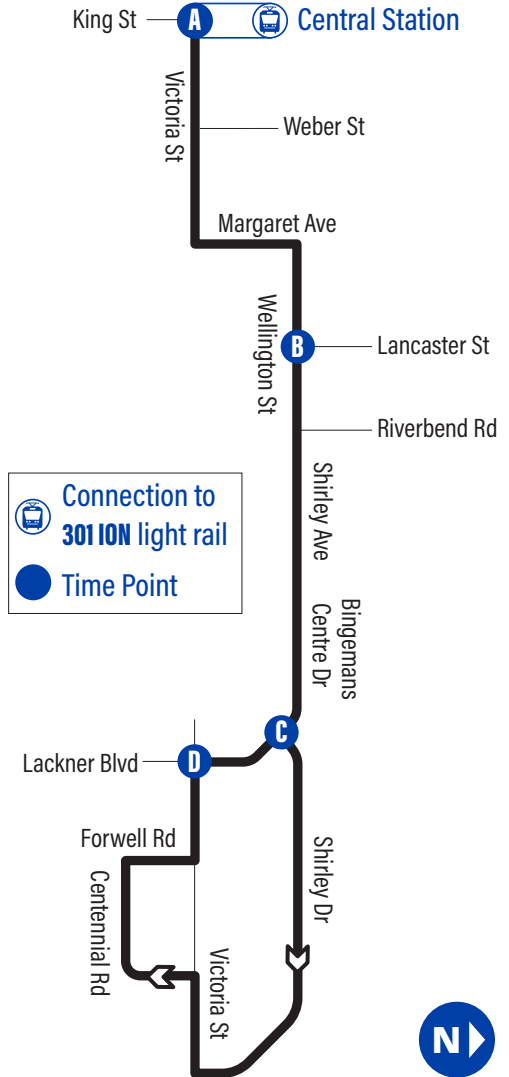

EasyGO makes taking transit easy

1. Online Trip Planner:
www.grt.ca
2. Next Bus Text: get information on the next bus times sent to your phone (does not apply to Flex Stops)
Text 57555 + (4 digit bus stop #)
3. Next Bus Call: call to hear the next bus times for your stop (does not apply to Flex Stops)
519-585-7555
4. EasyGO Mobile: GRT's official mobile application for real-time bus departure information
Available on Android, BlackBerry, iOS & Windows App Stores
5. EasyGO Real-Time Desktop Map: plan trips by seeing and click on different routes and stops
www.grt.ca

 **Bingemans**

GRT
GRAND RIVER TRANSIT

34

Effective: September 7, 2019

easyGO

519-585-7555 www.grt.ca TTY: 519-575-4608
Text: 57555 & key in your bus stop number

Monday to Friday Schedule

to Shirley / Victoria
 Depart >>> >>> Arrive

 Central Station A	Wellington / Lancaster B	Bingemans Centre Dr / Shirley C	Victoria / Bingemans Centre Dr D
6:35	6:40	6:46	6:55
		7:05	7:14
7:05	7:10	7:16	7:25
		7:35	7:44
7:35	7:40	7:46	7:55
		8:05	8:14
8:05	8:10	8:16	8:25
		8:35	8:44
8:35	8:40	8:46	8:55
		9:05	9:14
2:35	2:40	2:46	2:55
		3:05	3:14
3:05	3:10	3:16	3:25
		3:35	3:44
3:35	3:40	3:46	3:55
		4:05	4:14
4:05	4:10	4:16	4:25
		4:35	4:44
4:35	4:40	4:46	4:55
		5:05	5:14
5:05	5:10	5:16	5:25
		5:35	5:44
10:35	10:40	10:46	10:53
		11:05	11:12

to Central Station
 Depart >>> >>> Arrive

Victoria / Bingemans Centre Dr D	Wellington / Major B	 Central Station A
7:14	7:21	7:26
7:44	7:51	7:56
8:14	8:21	8:26
8:44	8:51	8:56
9:14	9:21	9:26
3:14	3:21	3:26
3:44	3:51	3:56
4:14	4:21	4:26
4:44	4:51	4:56
5:14	5:21	5:26
5:44	5:51	5:56
11:12	11:19	11:24