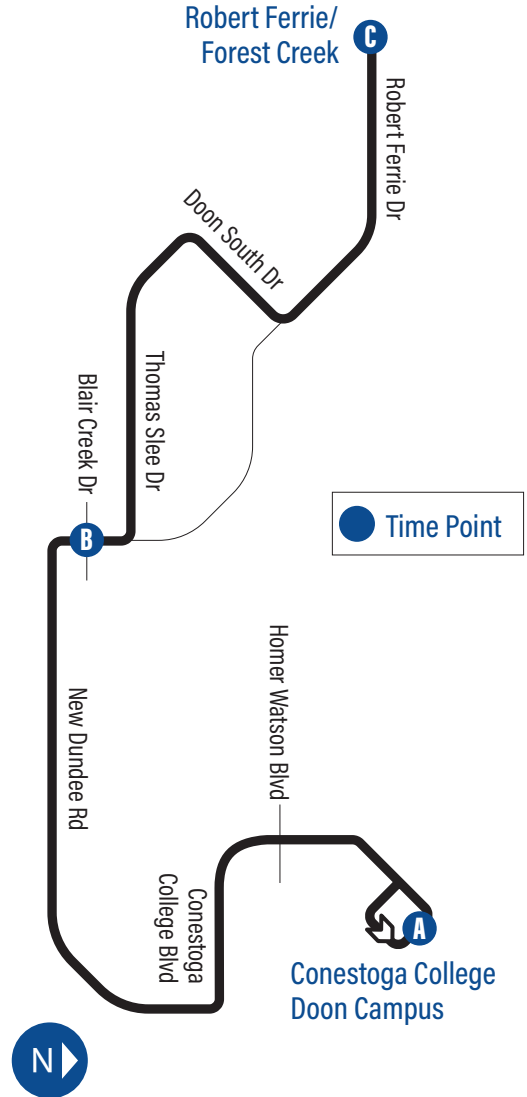

EasyGO makes taking transit easy

1. Online Trip Planner:
www.grt.ca
2. Next Bus Text: get information on the next bus times sent to your phone (does not apply to Flex Stops)
Text 57555 + (4 digit bus stop #)
3. Next Bus Call: call to hear the next bus times for your stop (does not apply to Flex Stops)
519-585-7555
4. EasyGO Mobile: GRT's official mobile application for real-time bus departure information
Available on Android, BlackBerry, iOS & Windows App Stores
5. EasyGO Real-Time Desktop Map: plan trips by seeing and click on different routes and stops
www.grt.ca

**Thomas Slee**
GRT
GRAND RIVER TRANSIT
36

Effective: September 2, 2019

**easyGO**
519-585-7555 www.grt.ca TTY: 519-575-4608
Text: 57555 & key in your bus stop number

Monday to Friday Schedule

to Robert Ferrie / Forest Creek to Conestoga College Doon Campus