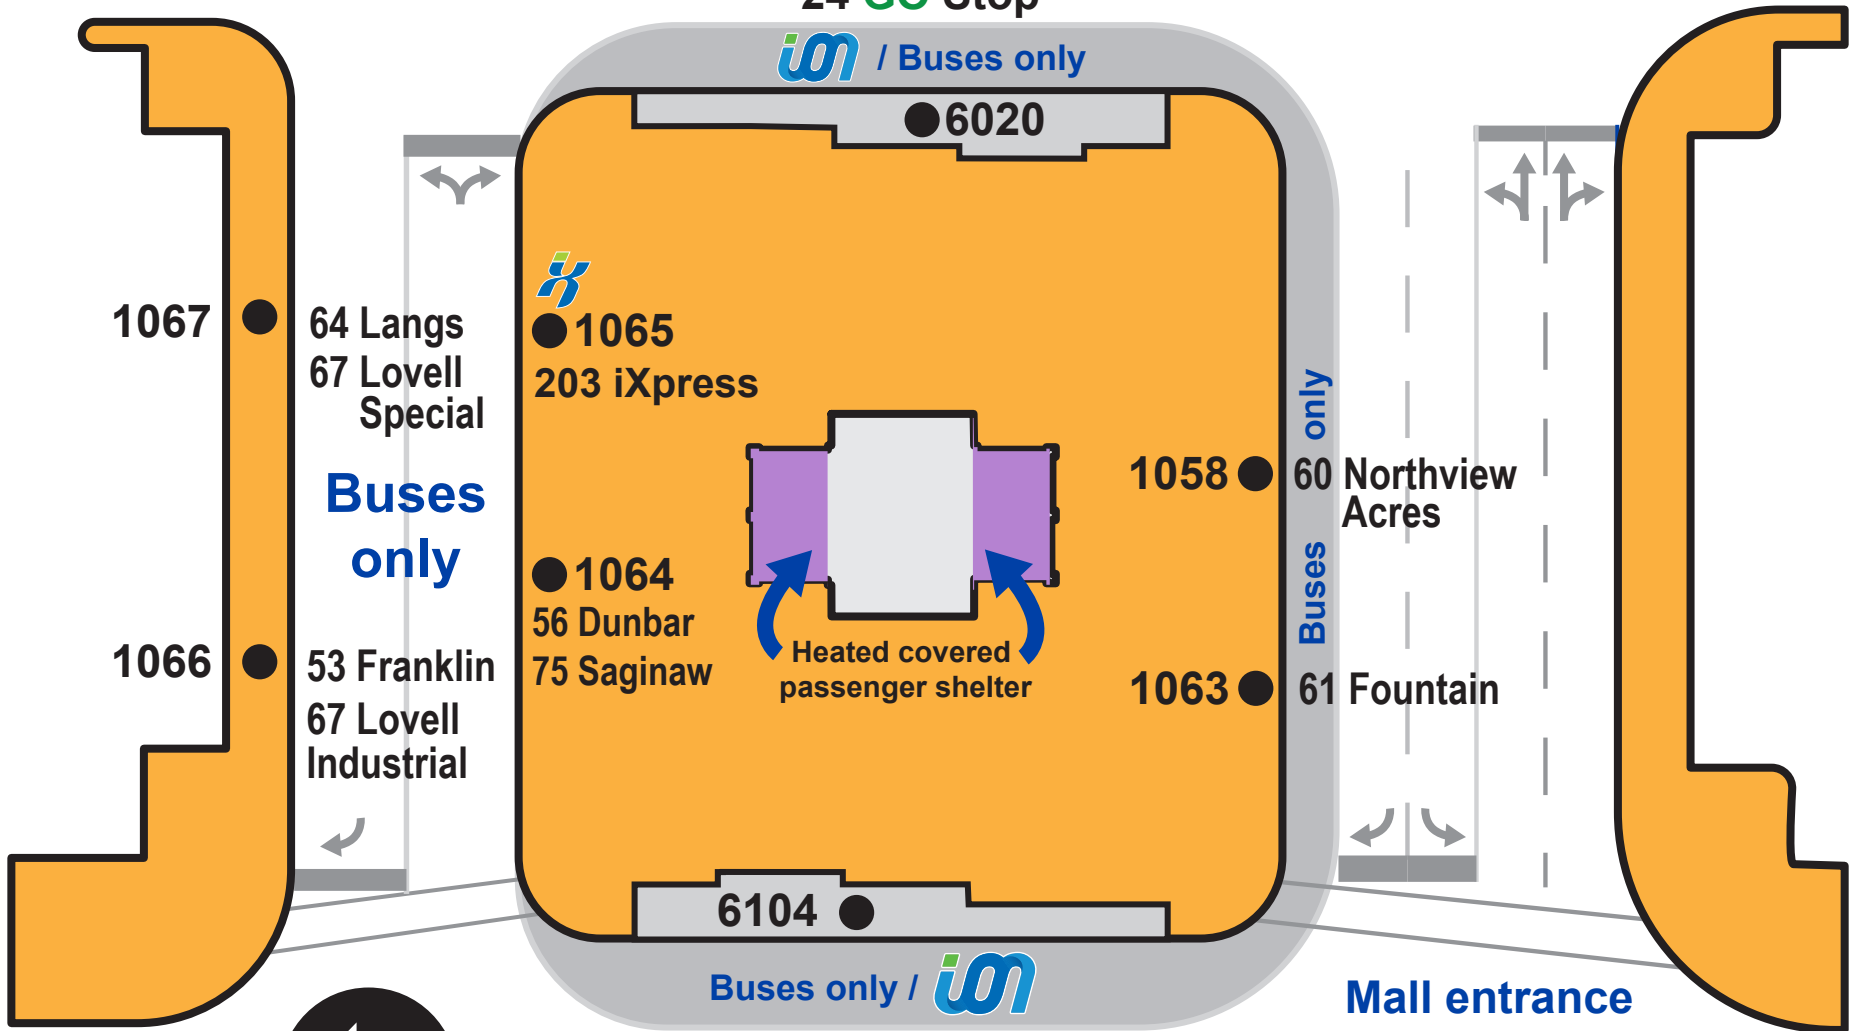

# Cambridge Centre Transit Station Platform Layout

51 Hespeler to Ainslie  
200 to Ainslie  
24 GO Stop

51 Hespeler to Fisher Mills & Melran  
200 to Conestoga Mall  
24 GO Stop

## Hespeler Rd.