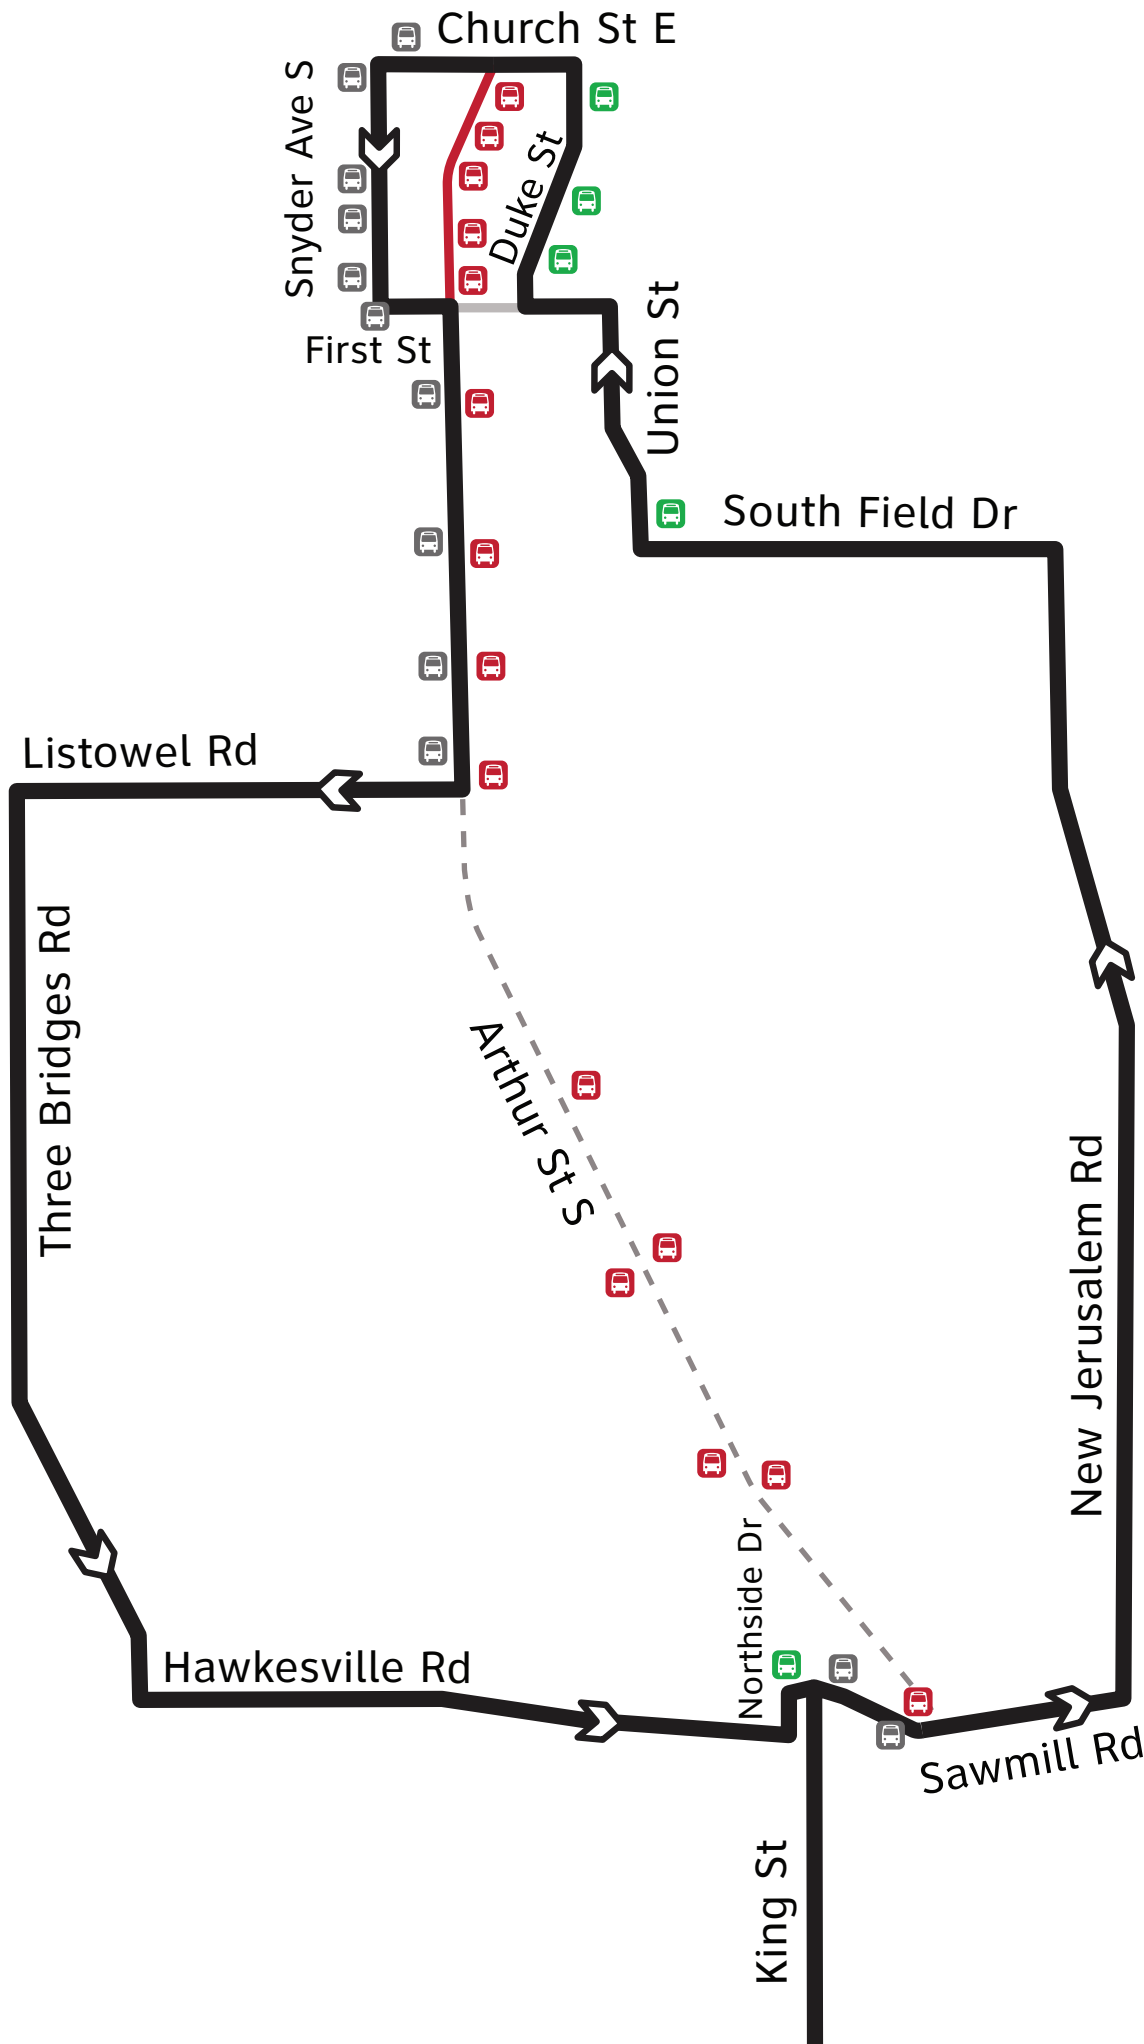

Detour

Route 21

Saturday April 6, 2024

Route 21 will be on detour due to the Elmira Maple Syrup Festival.

Legend

- Temporary Stops
- Closed Stops
- GRT Stops
- Route 21 Detour
- Road Closed

Note

Route 21 will only be servicing stops on the Southbound side of the road from First St to Listowel Rd

Schedule

Conestoga Station

First trip at 6:45 a.m.
Last trip at 6:45 p.m.

Service every 15 minutes
between 8 a.m. and 3:45 p.m.

Church and Arthur in Elmira

First trip at 6:43 a.m.
Last trip at 7:13 p.m.

Service every 15 minutes
between 8:13 a.m. and 4:13 p.m.

Region of Waterloo

For more information

www.grt.ca

519-585-7555

TTY: 519-575-4608

GRAND RIVER TRANSIT