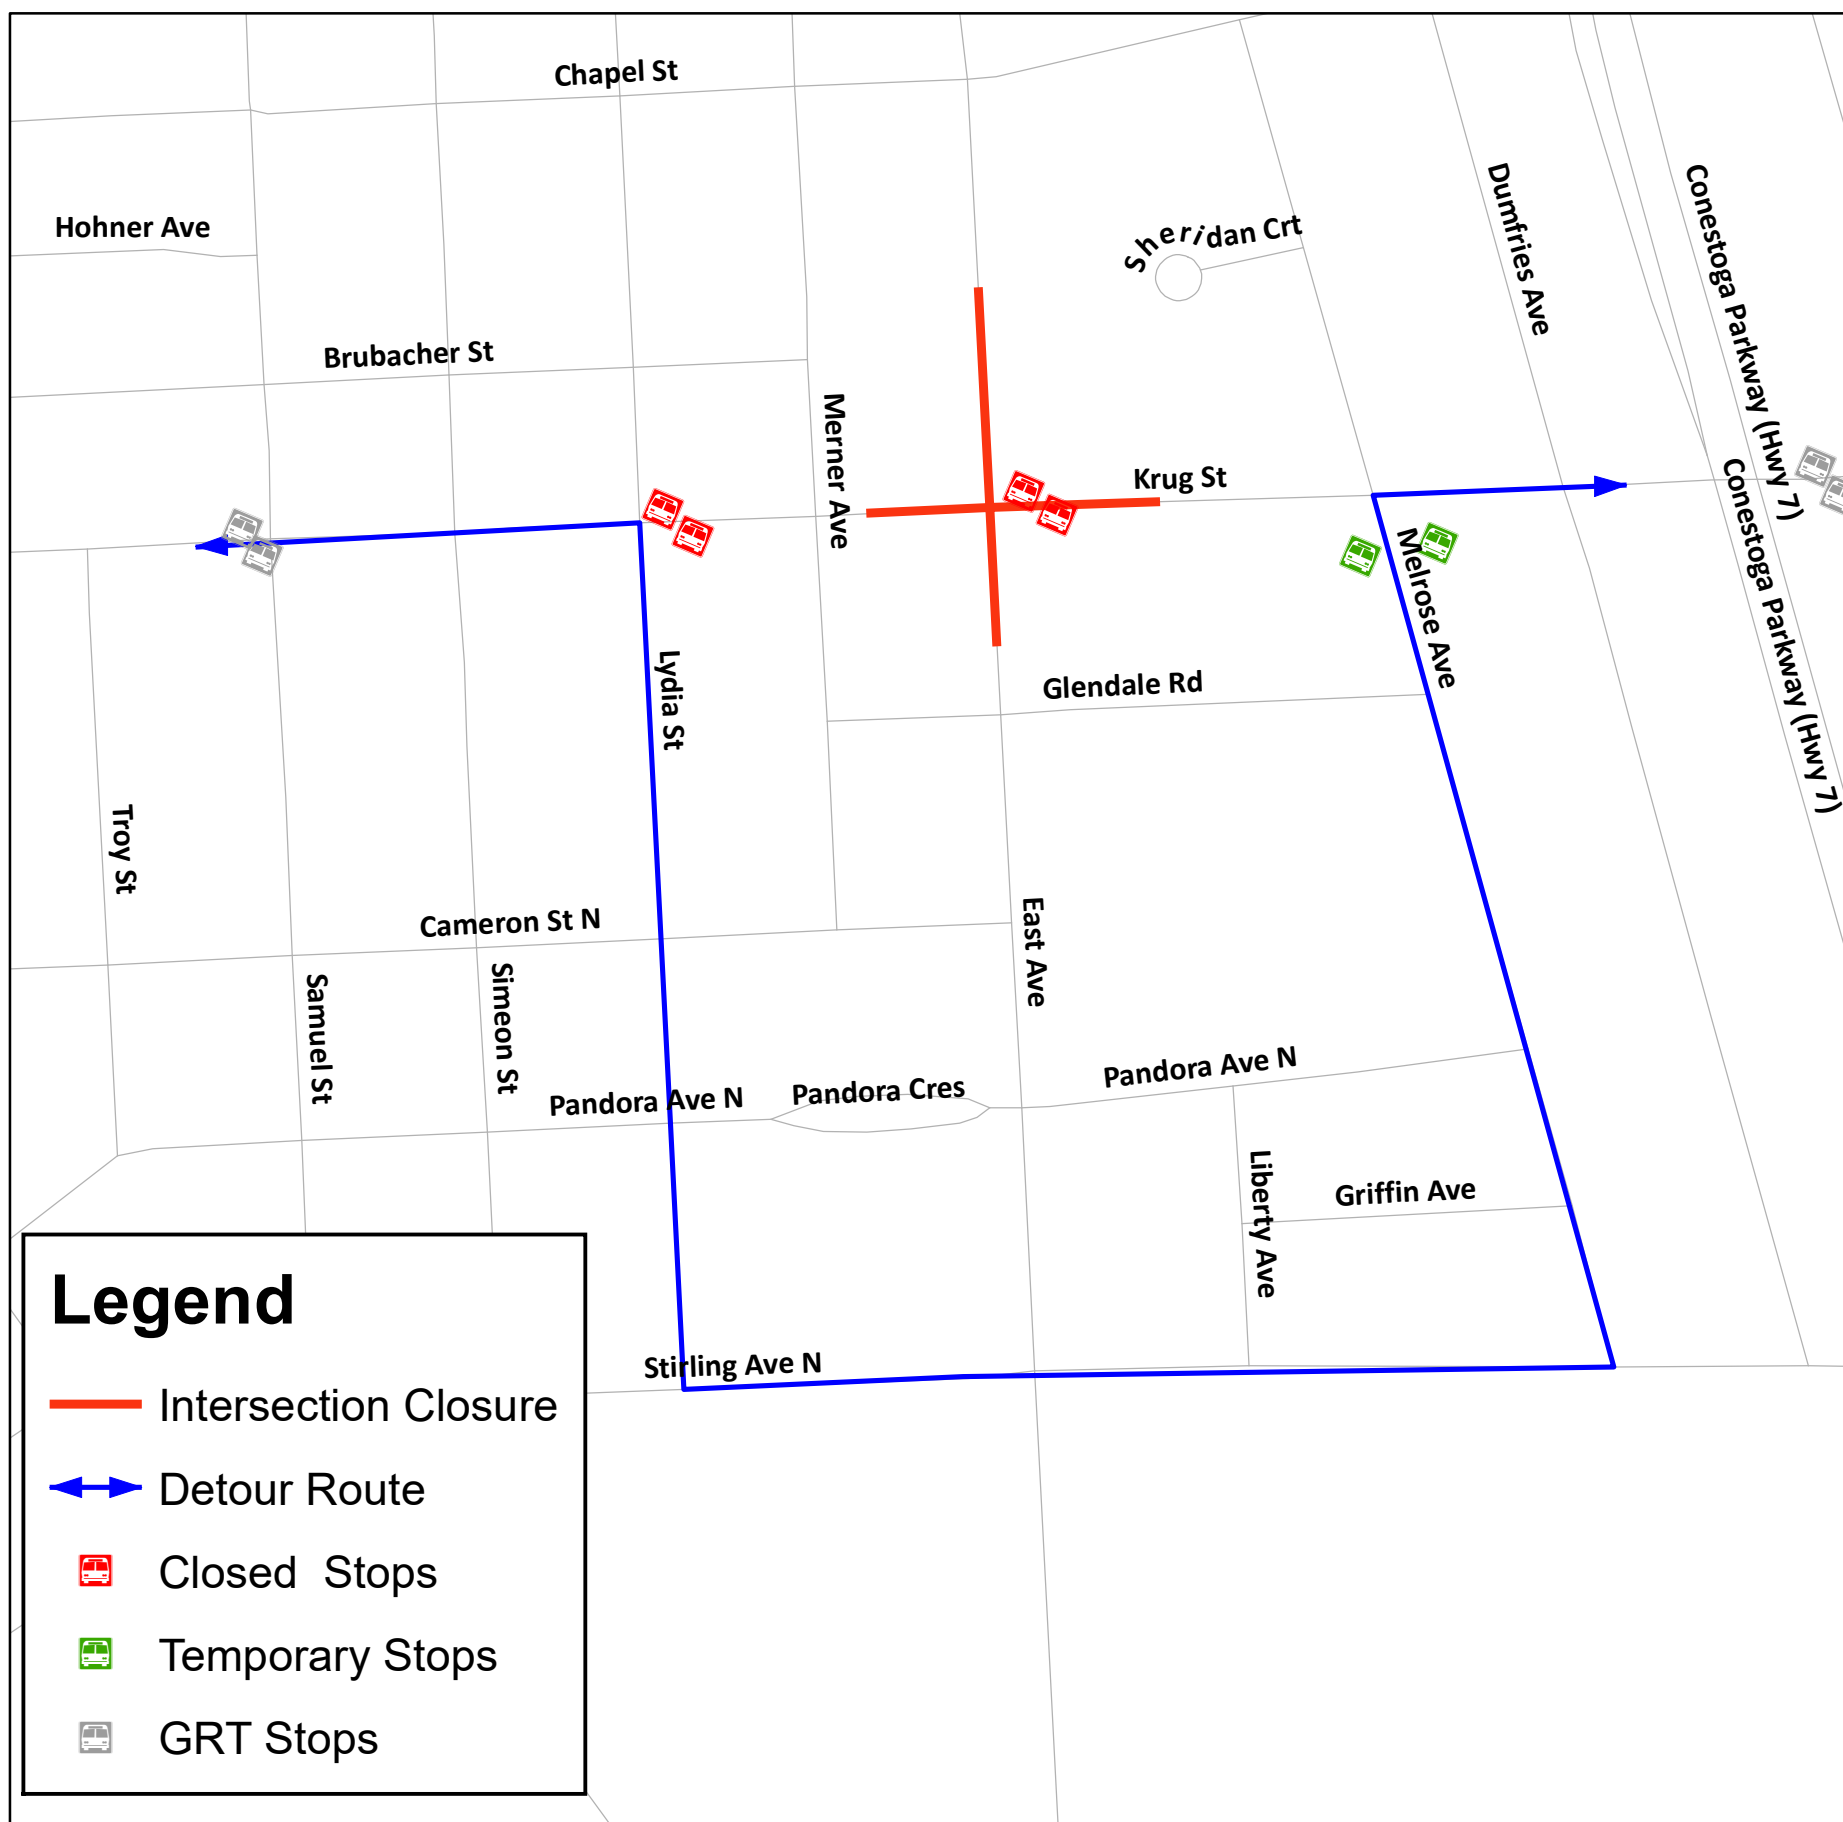

# Detour

## Route 1

**Tuesday May 21, 2024 (For approximately 3 weeks)**

Due to construction, there will be a full closure of the East Avenue and Krug Street intersection. Refer to the map below for detour routing and stop information.

**Thank you for your patience**

For more information

519-585-7555

TTY: 519-575-4608

visit [www.grt.ca](http://www.grt.ca)

EasyGO App

Region of Waterloo

GRAND RIVER TRANSIT