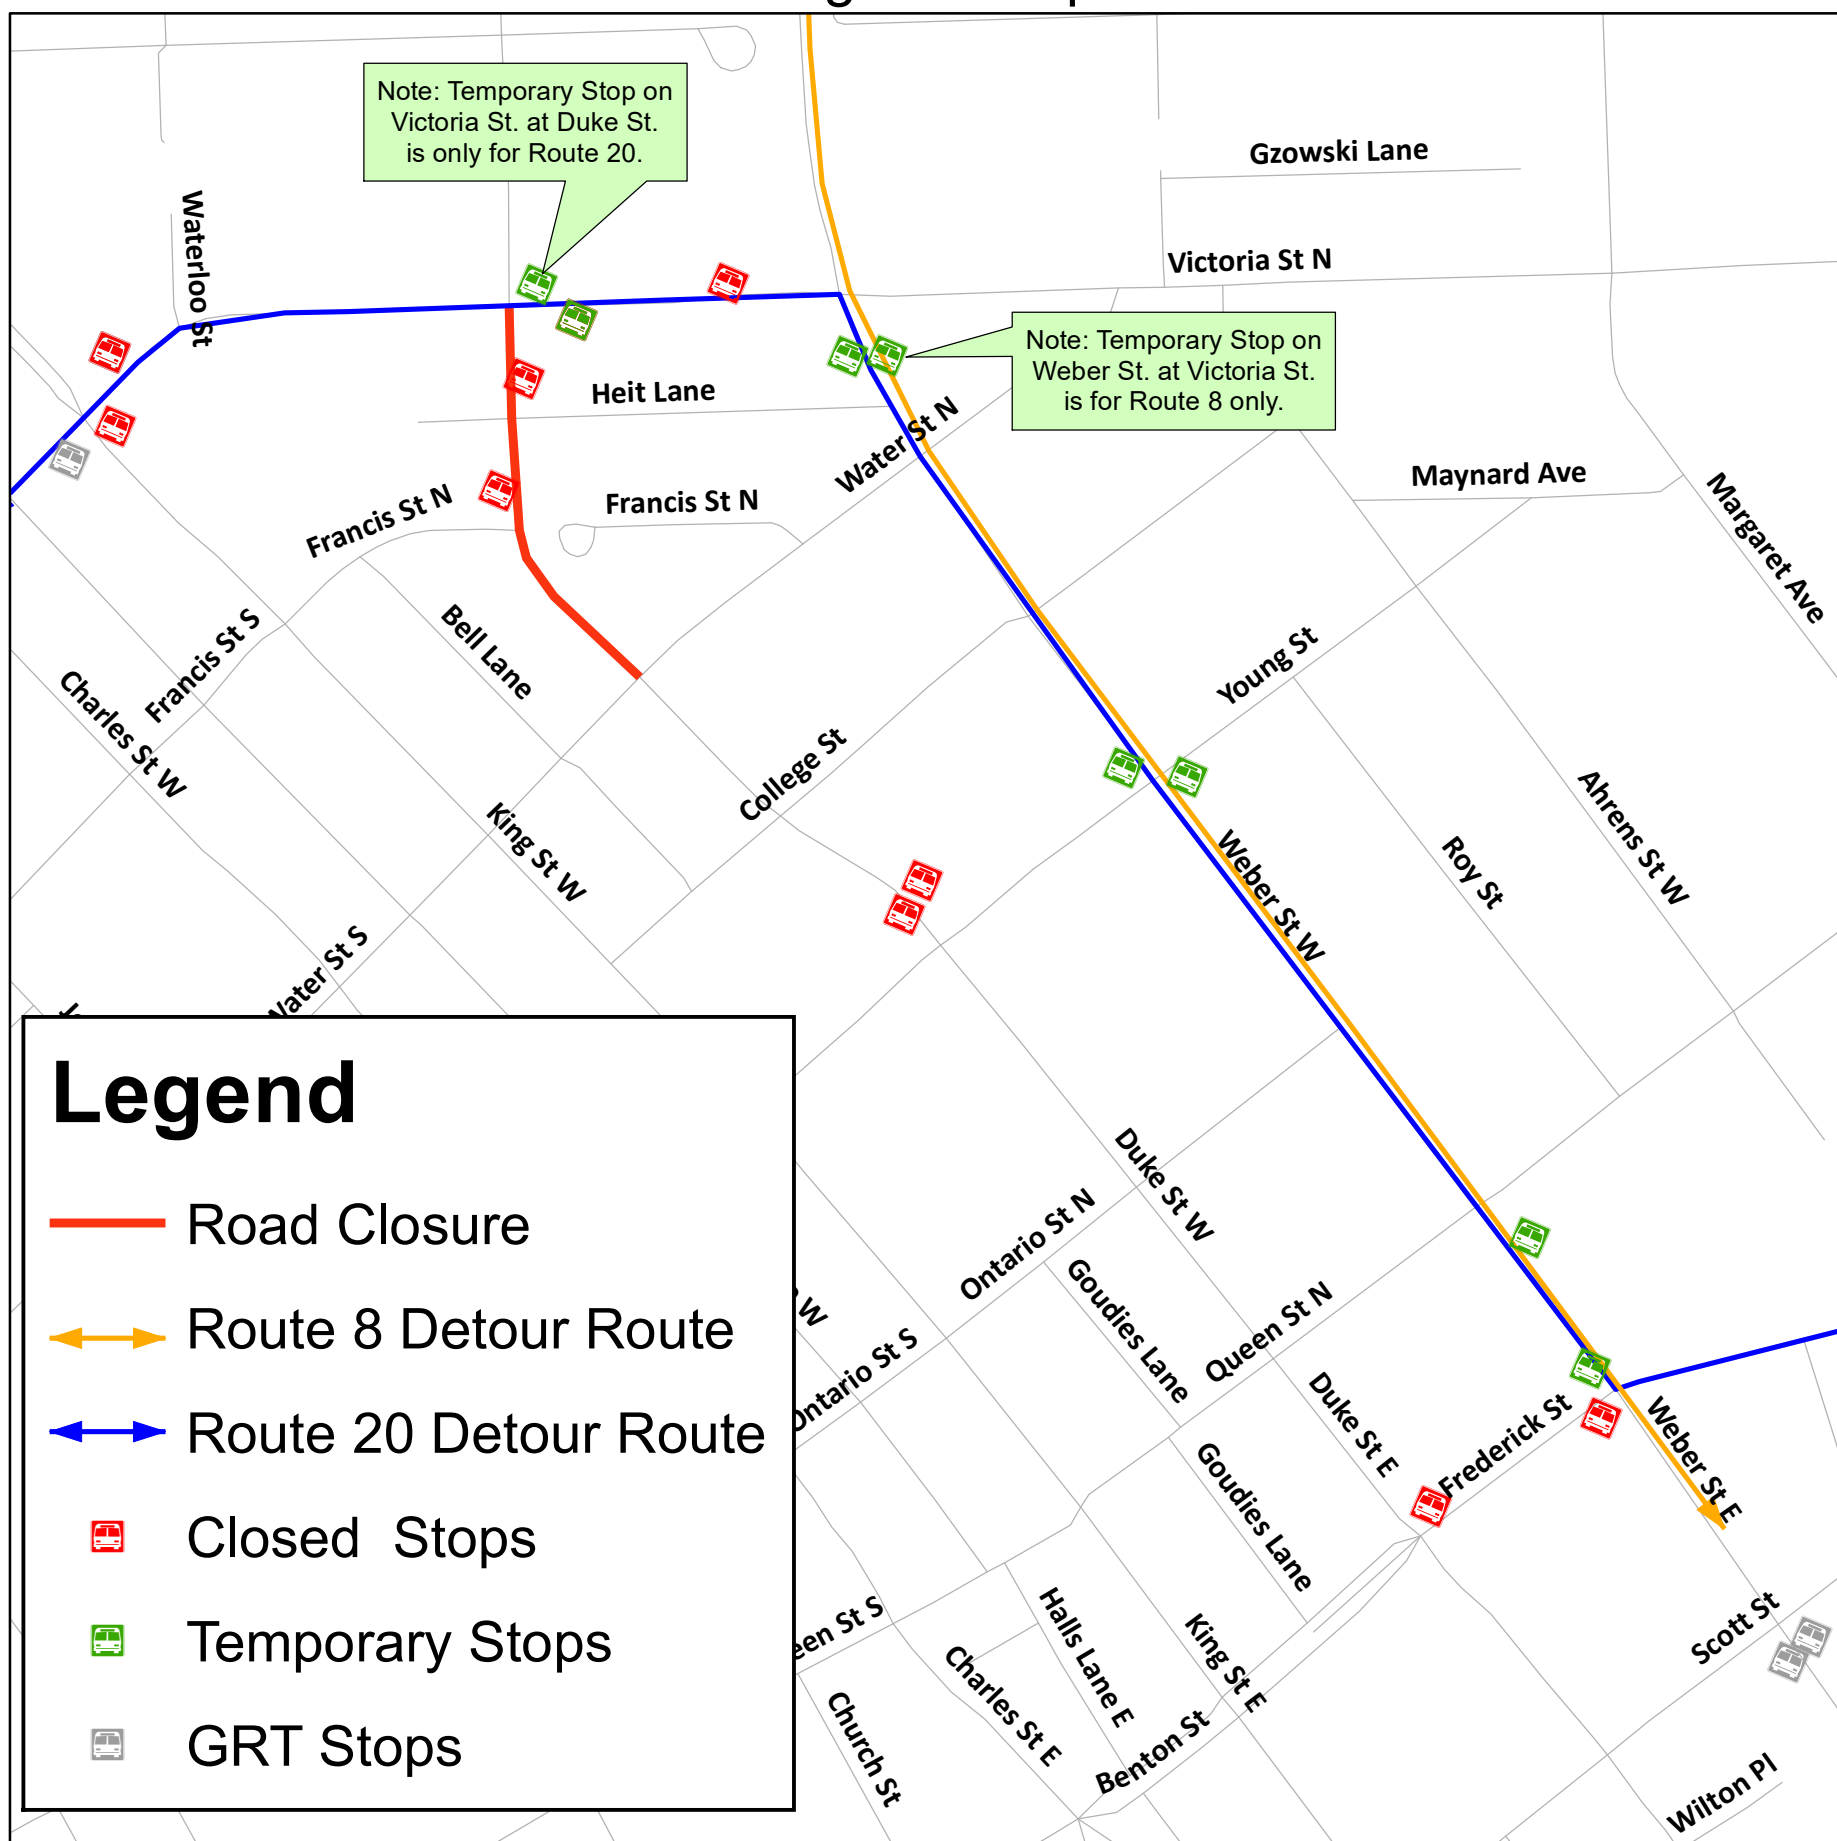

Detour

Route 8

Route 20

Monday May 27, 2024 (for approximately 2 months)

Due to construction, Duke Street from Victoria Street to Water Street will be closed. Refer to the map below for detour routing and stop information.

Thank you for your patience

For more information
519-585-7555
TTY: 519-575-4608
visit www.grt.ca
EasyGO App

Region of Waterloo

GRAND RIVER TRANSIT