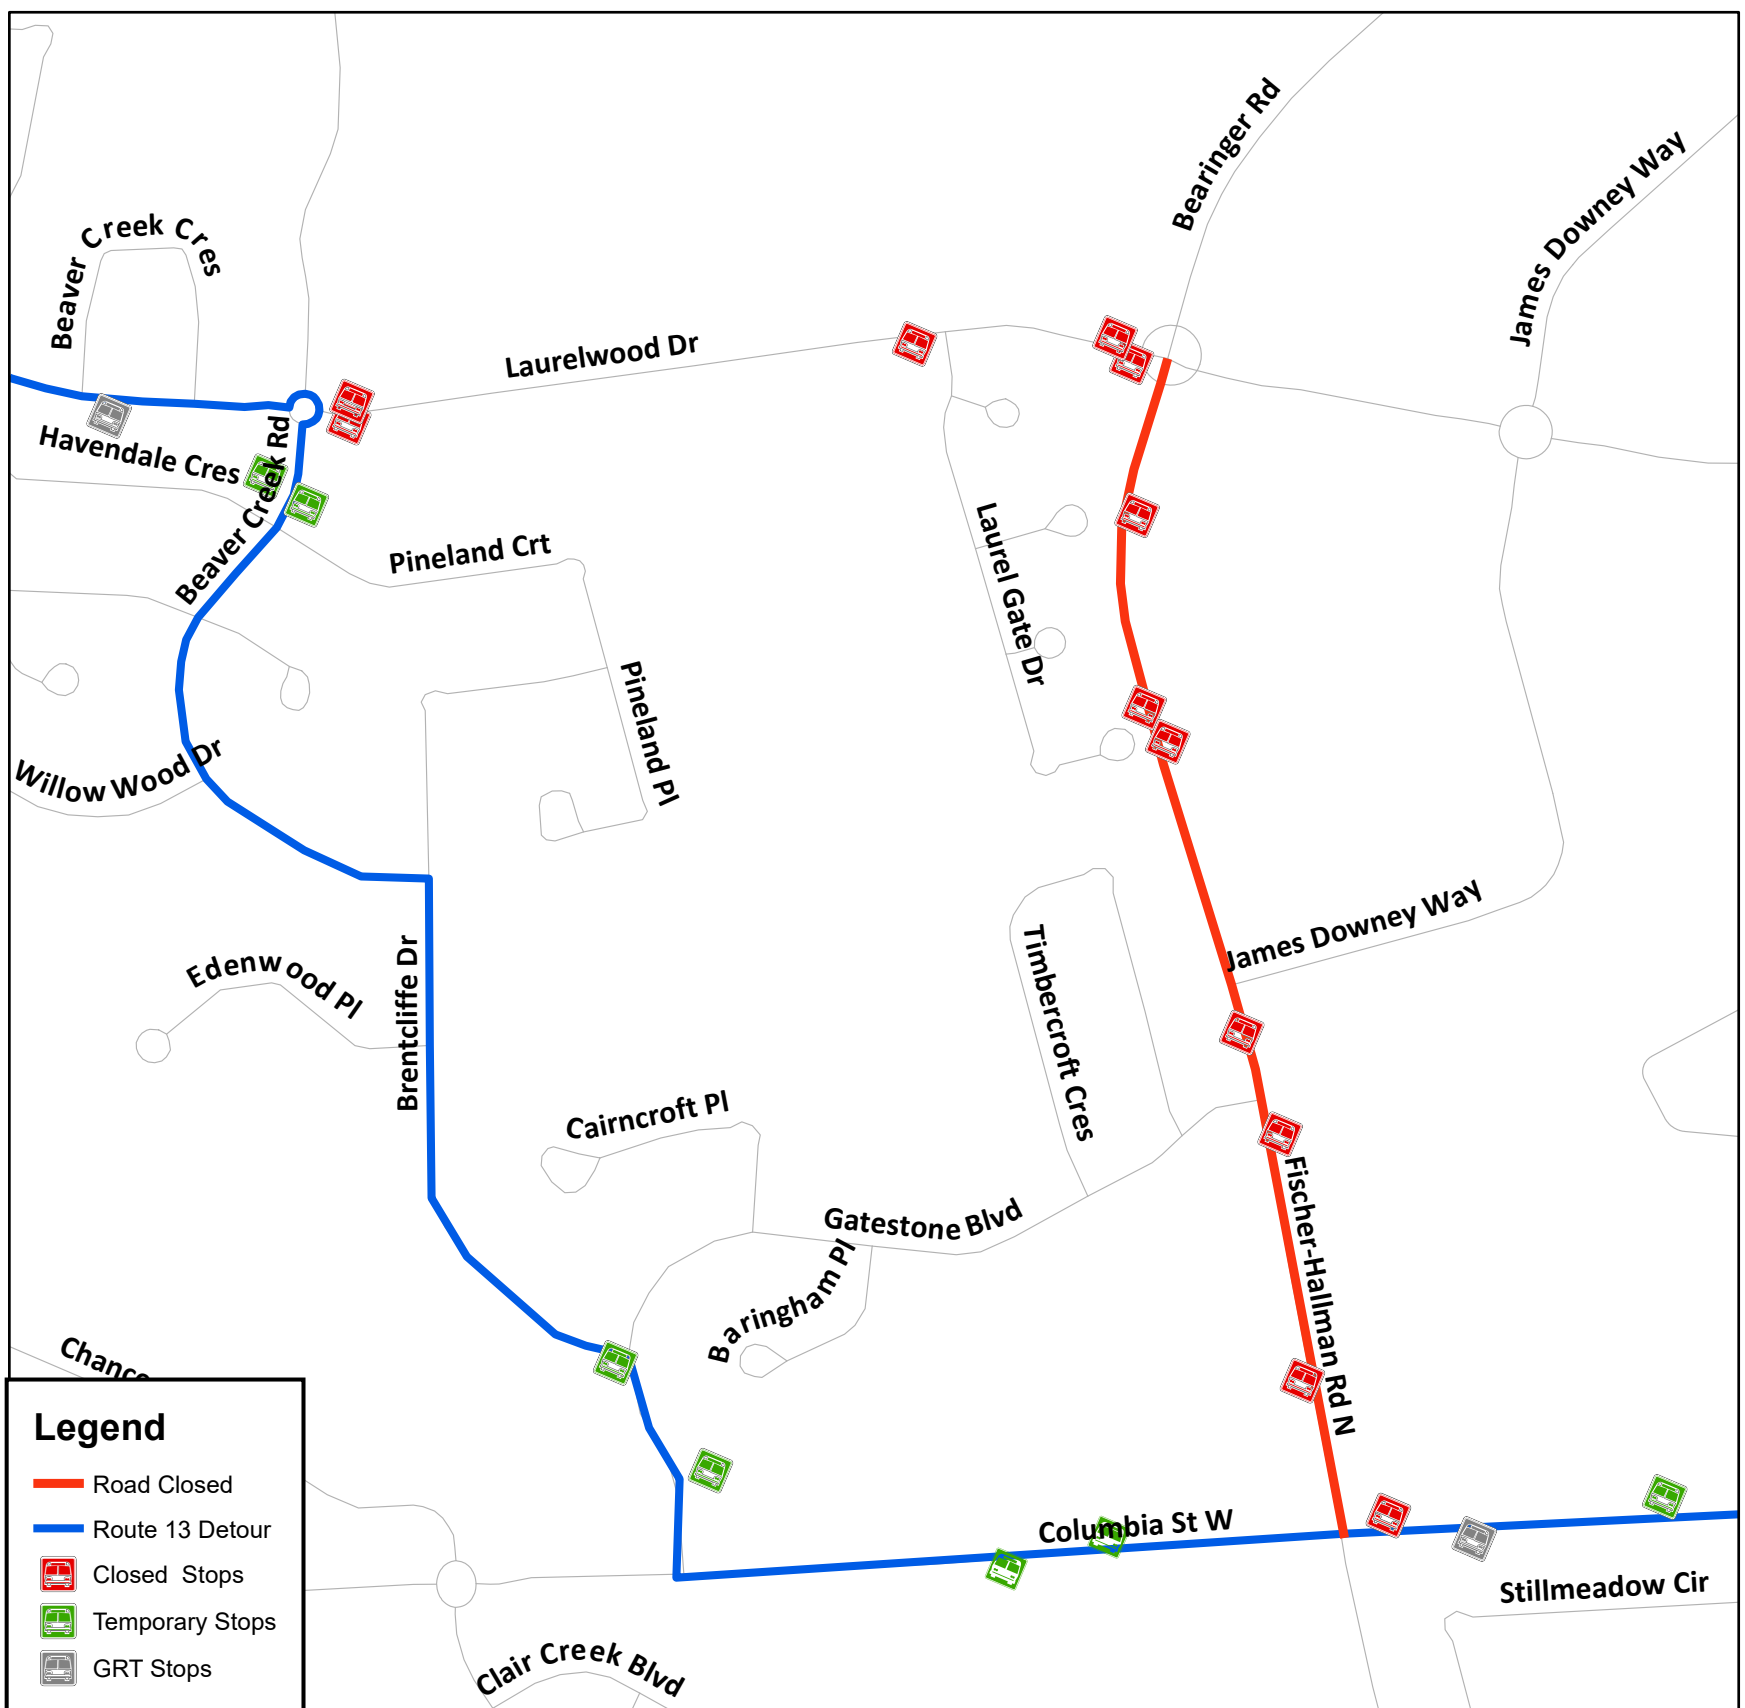

Detour

Route 13 Laurelwood

**Monday July 15, 2024
For Approx. 5 Months**

Fischer-Hallman Rd from Columbia St to Laurelwood Dr will be closed and the Route 13 will be on detour. Refer to the map below for detour routing and stop information.

Thank you for your patience

For more information
519-585-7555
TTY: 519-575-4608
visit www.grt.ca
EasyGO App

Region of Waterloo

GRAND RIVER TRANSIT