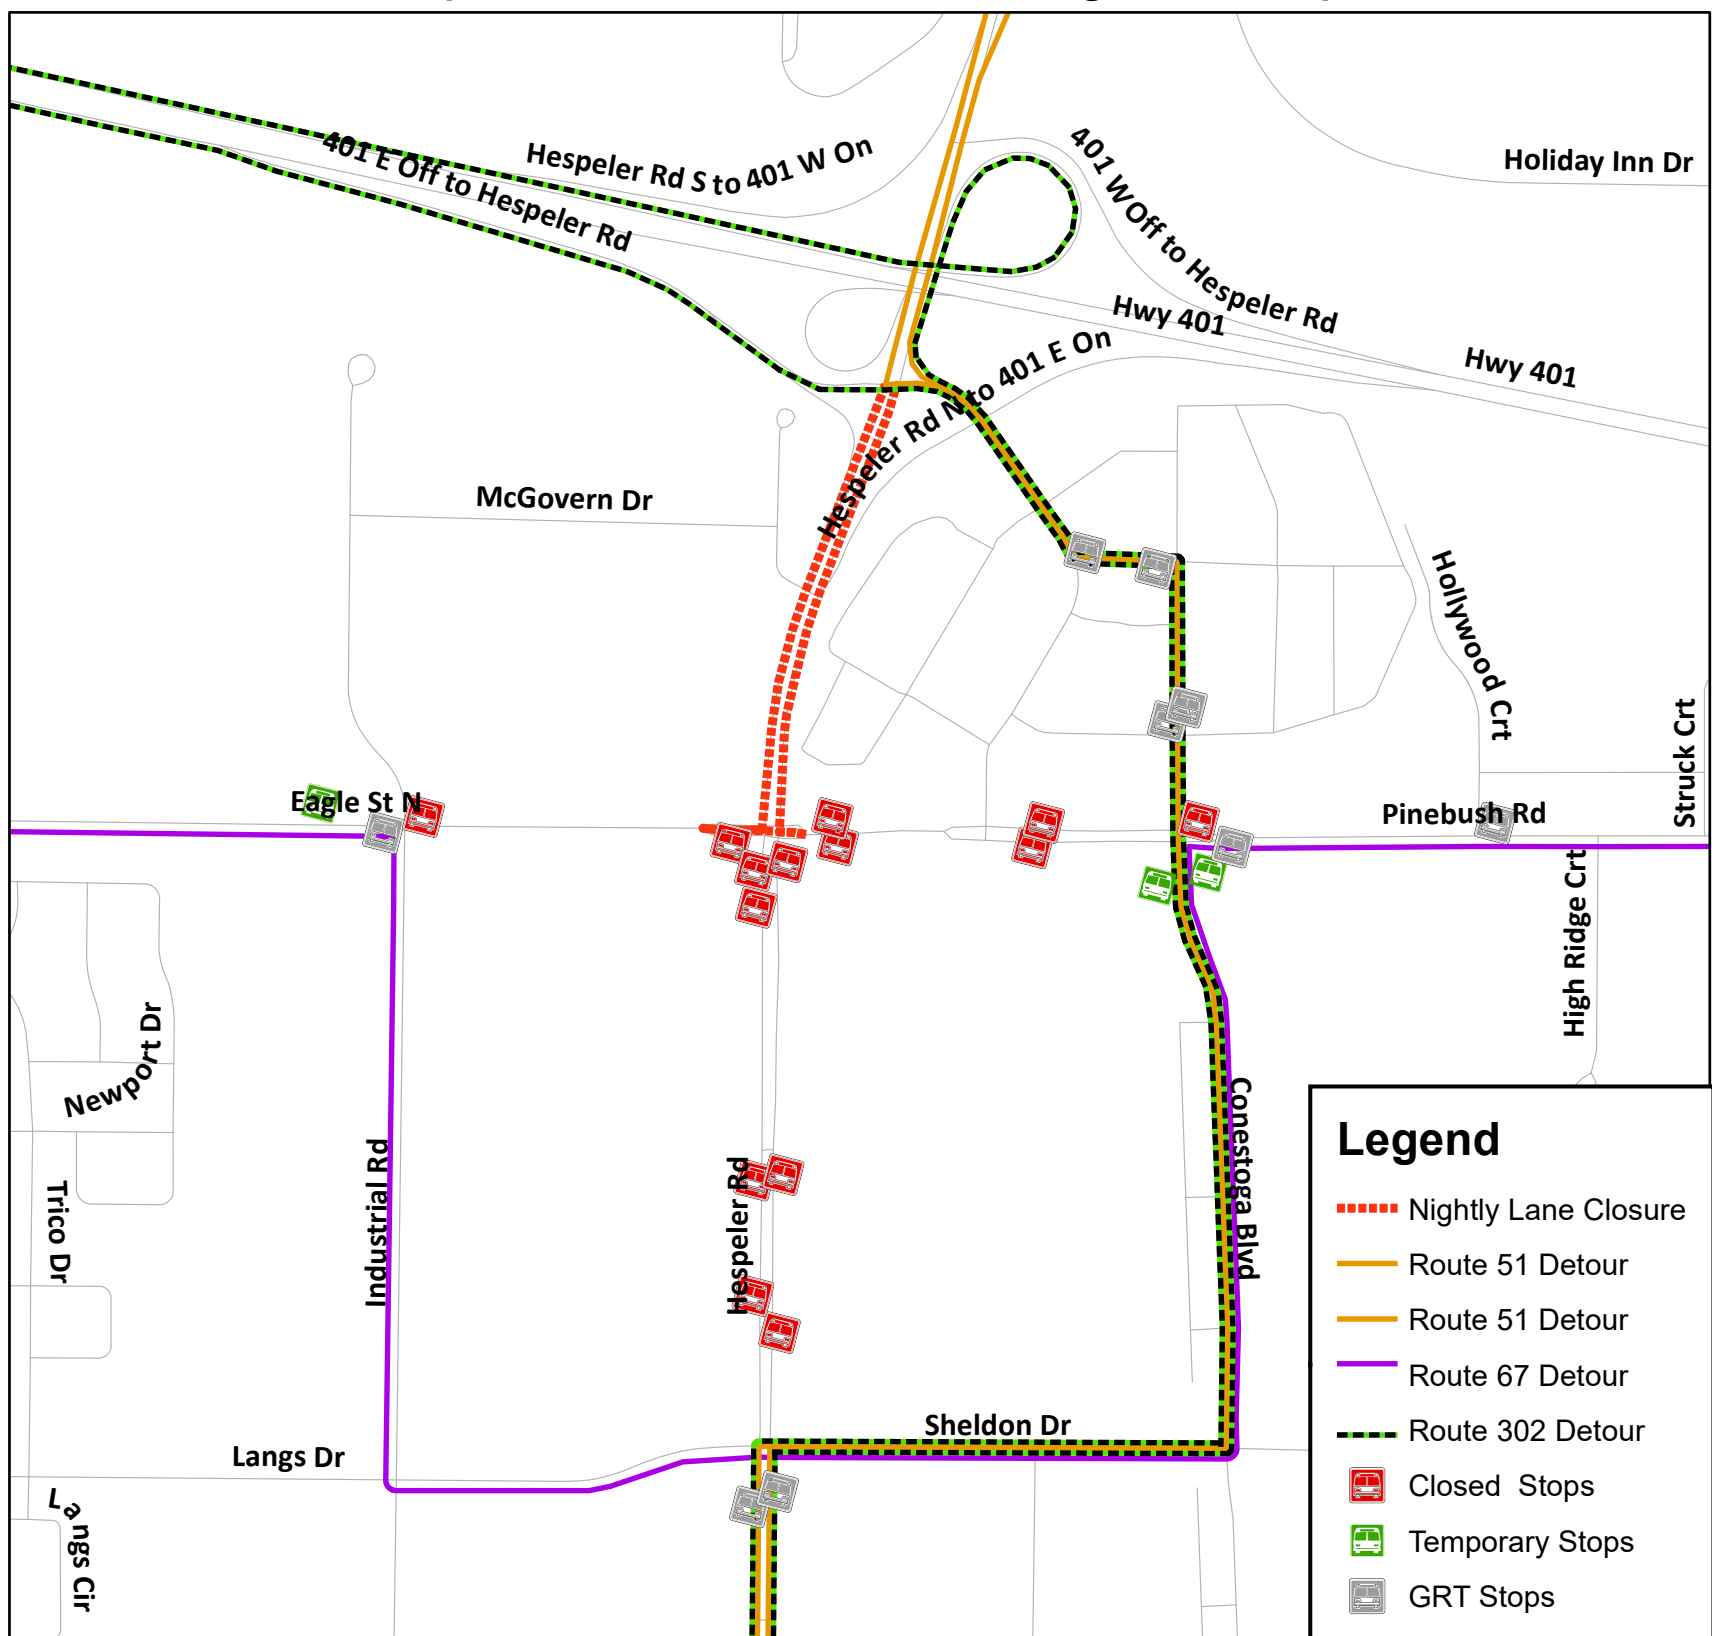

Detour

Route 51

Route 67

Route 302

**Wednesday September 18, 2024
For Approximately 2 Weeks
Nightly Closure - 6 P.M. to 6 A.M**

Hespeler Rd from the Highway 401 ramps to Pinebush Rd / Eagle St will have nightly lane closures from 6 P.M. to 6 A.M. Refer to the map below for detour routing and stop information.

Thank you for your patience

For more information

519-585-7555

TTY: 519-575-4608

visit www.grt.ca

EasyGO App

Region of Waterloo

GRAND RIVER TRANSIT