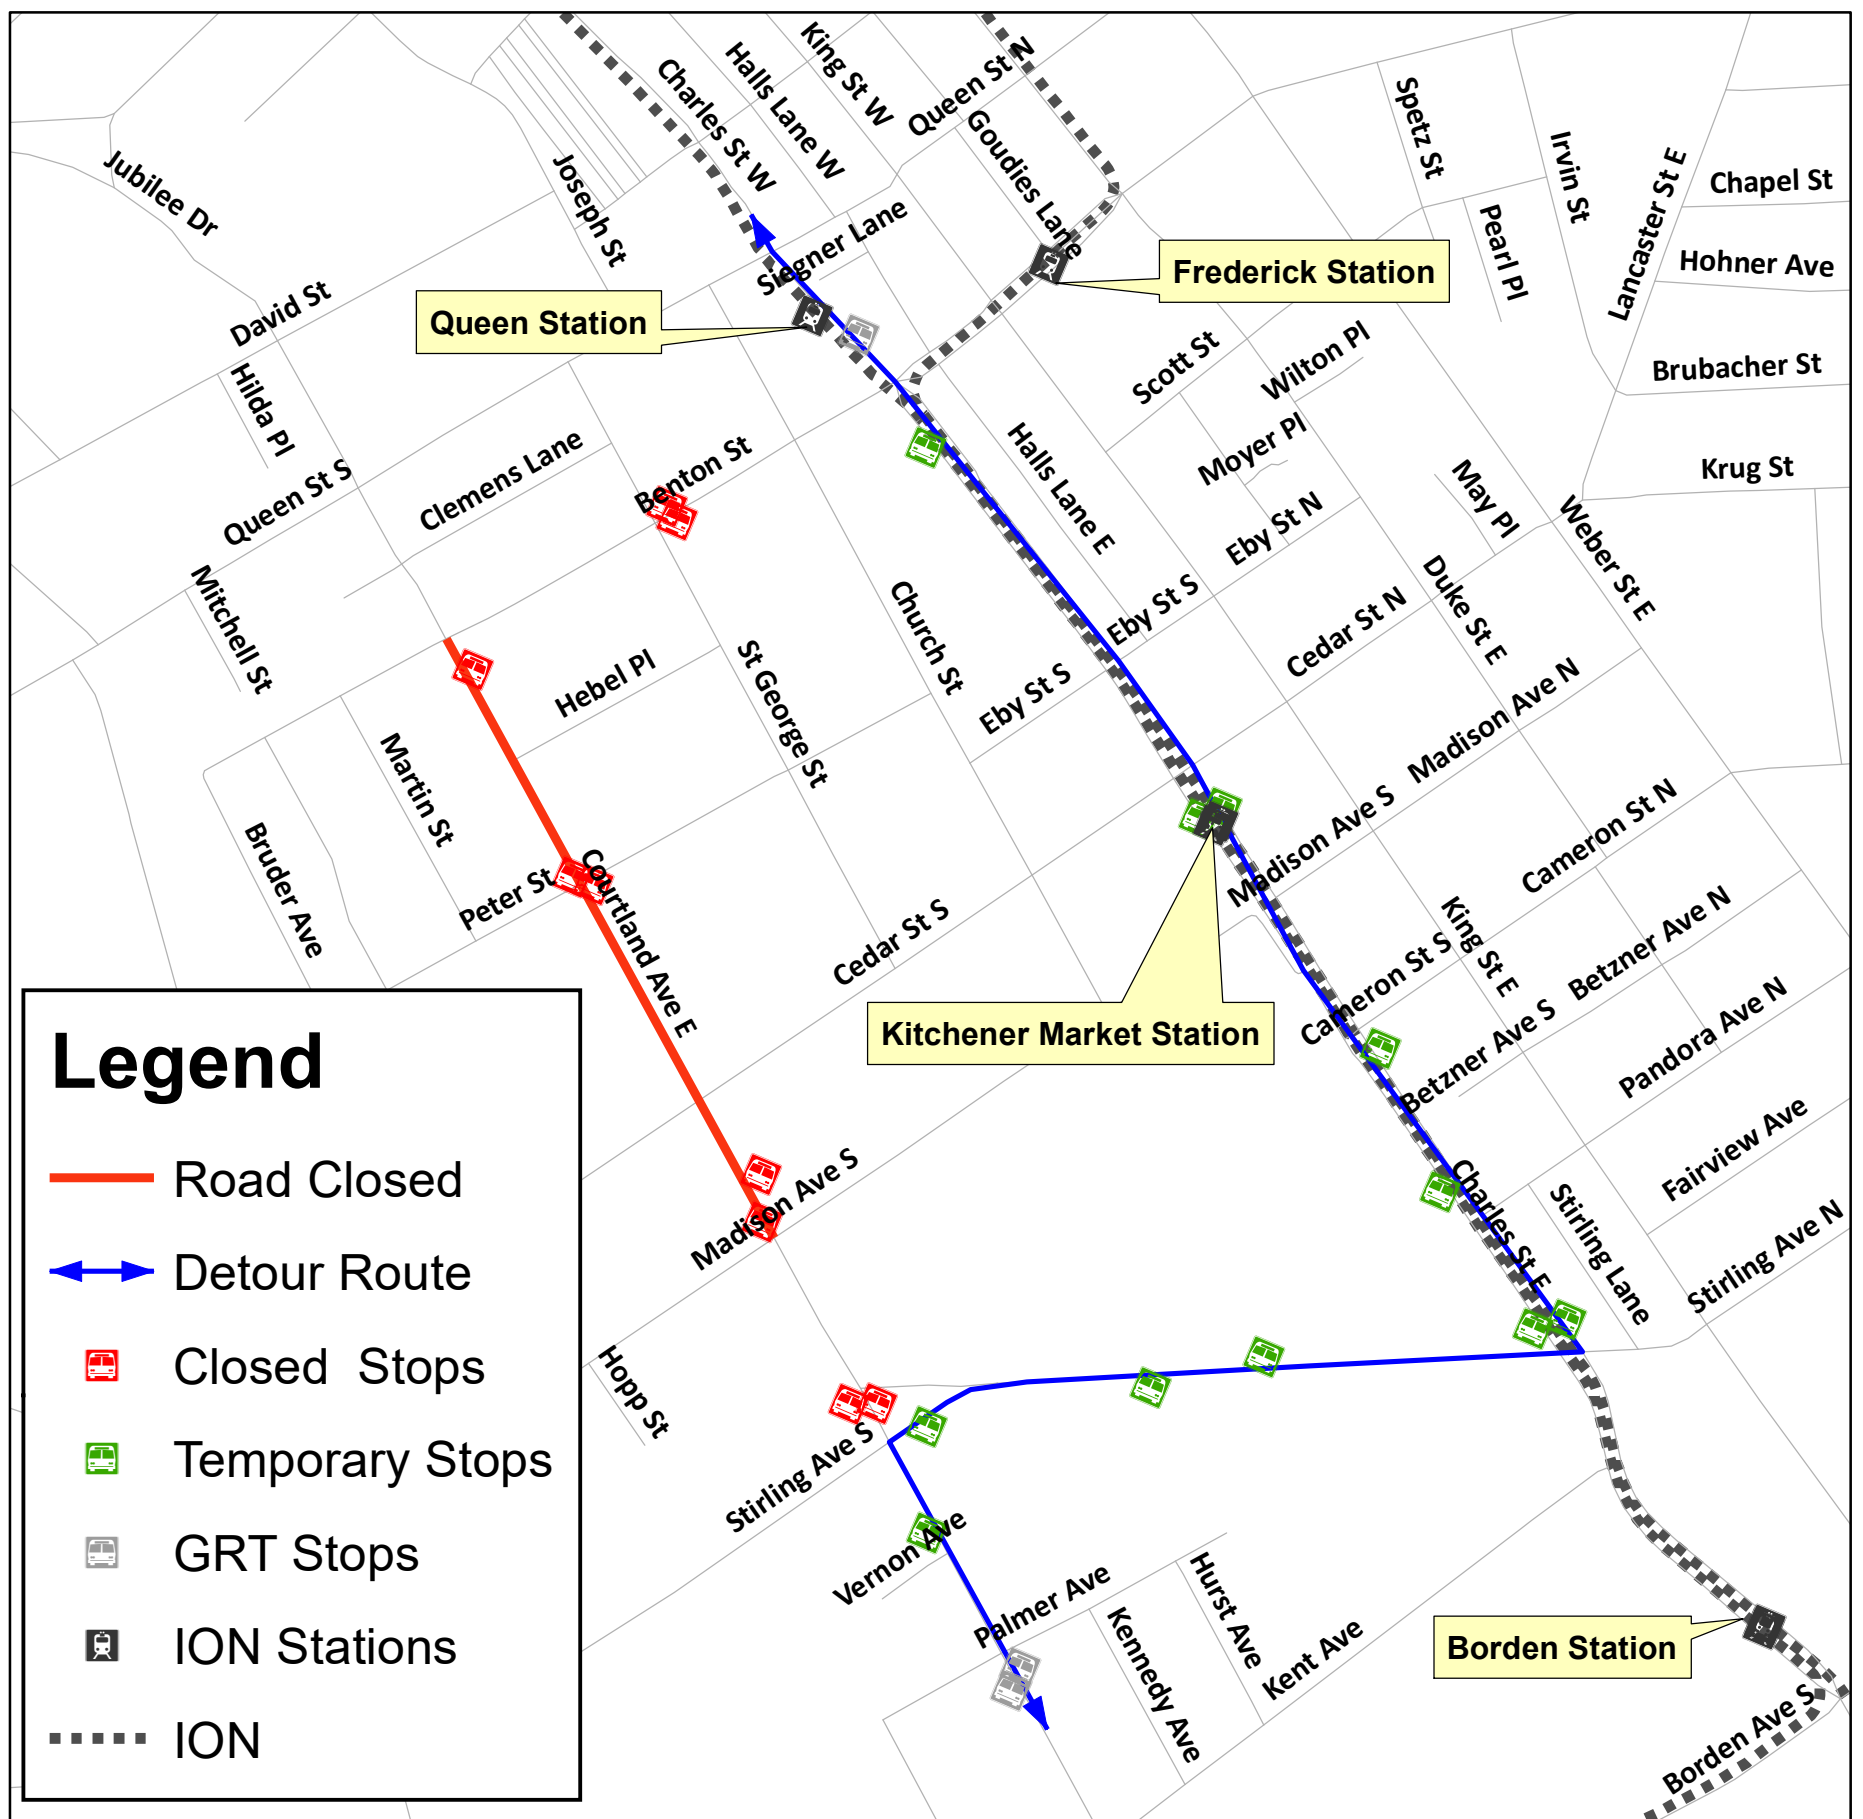

Detour

Route 6

**Saturday October 5, 2024
(For approximately 1 day)**

Due to construction, Courtland Avenue East from Benton Street to Madison Avenue will be closed. Refer to the map below for detour routing and stop information.

Thank you for your patience

Region of Waterloo

For more information

519-585-7555

TTY: 519-575-4608

visit www.grt.ca

EasyGO App

GRAND RIVER TRANSIT