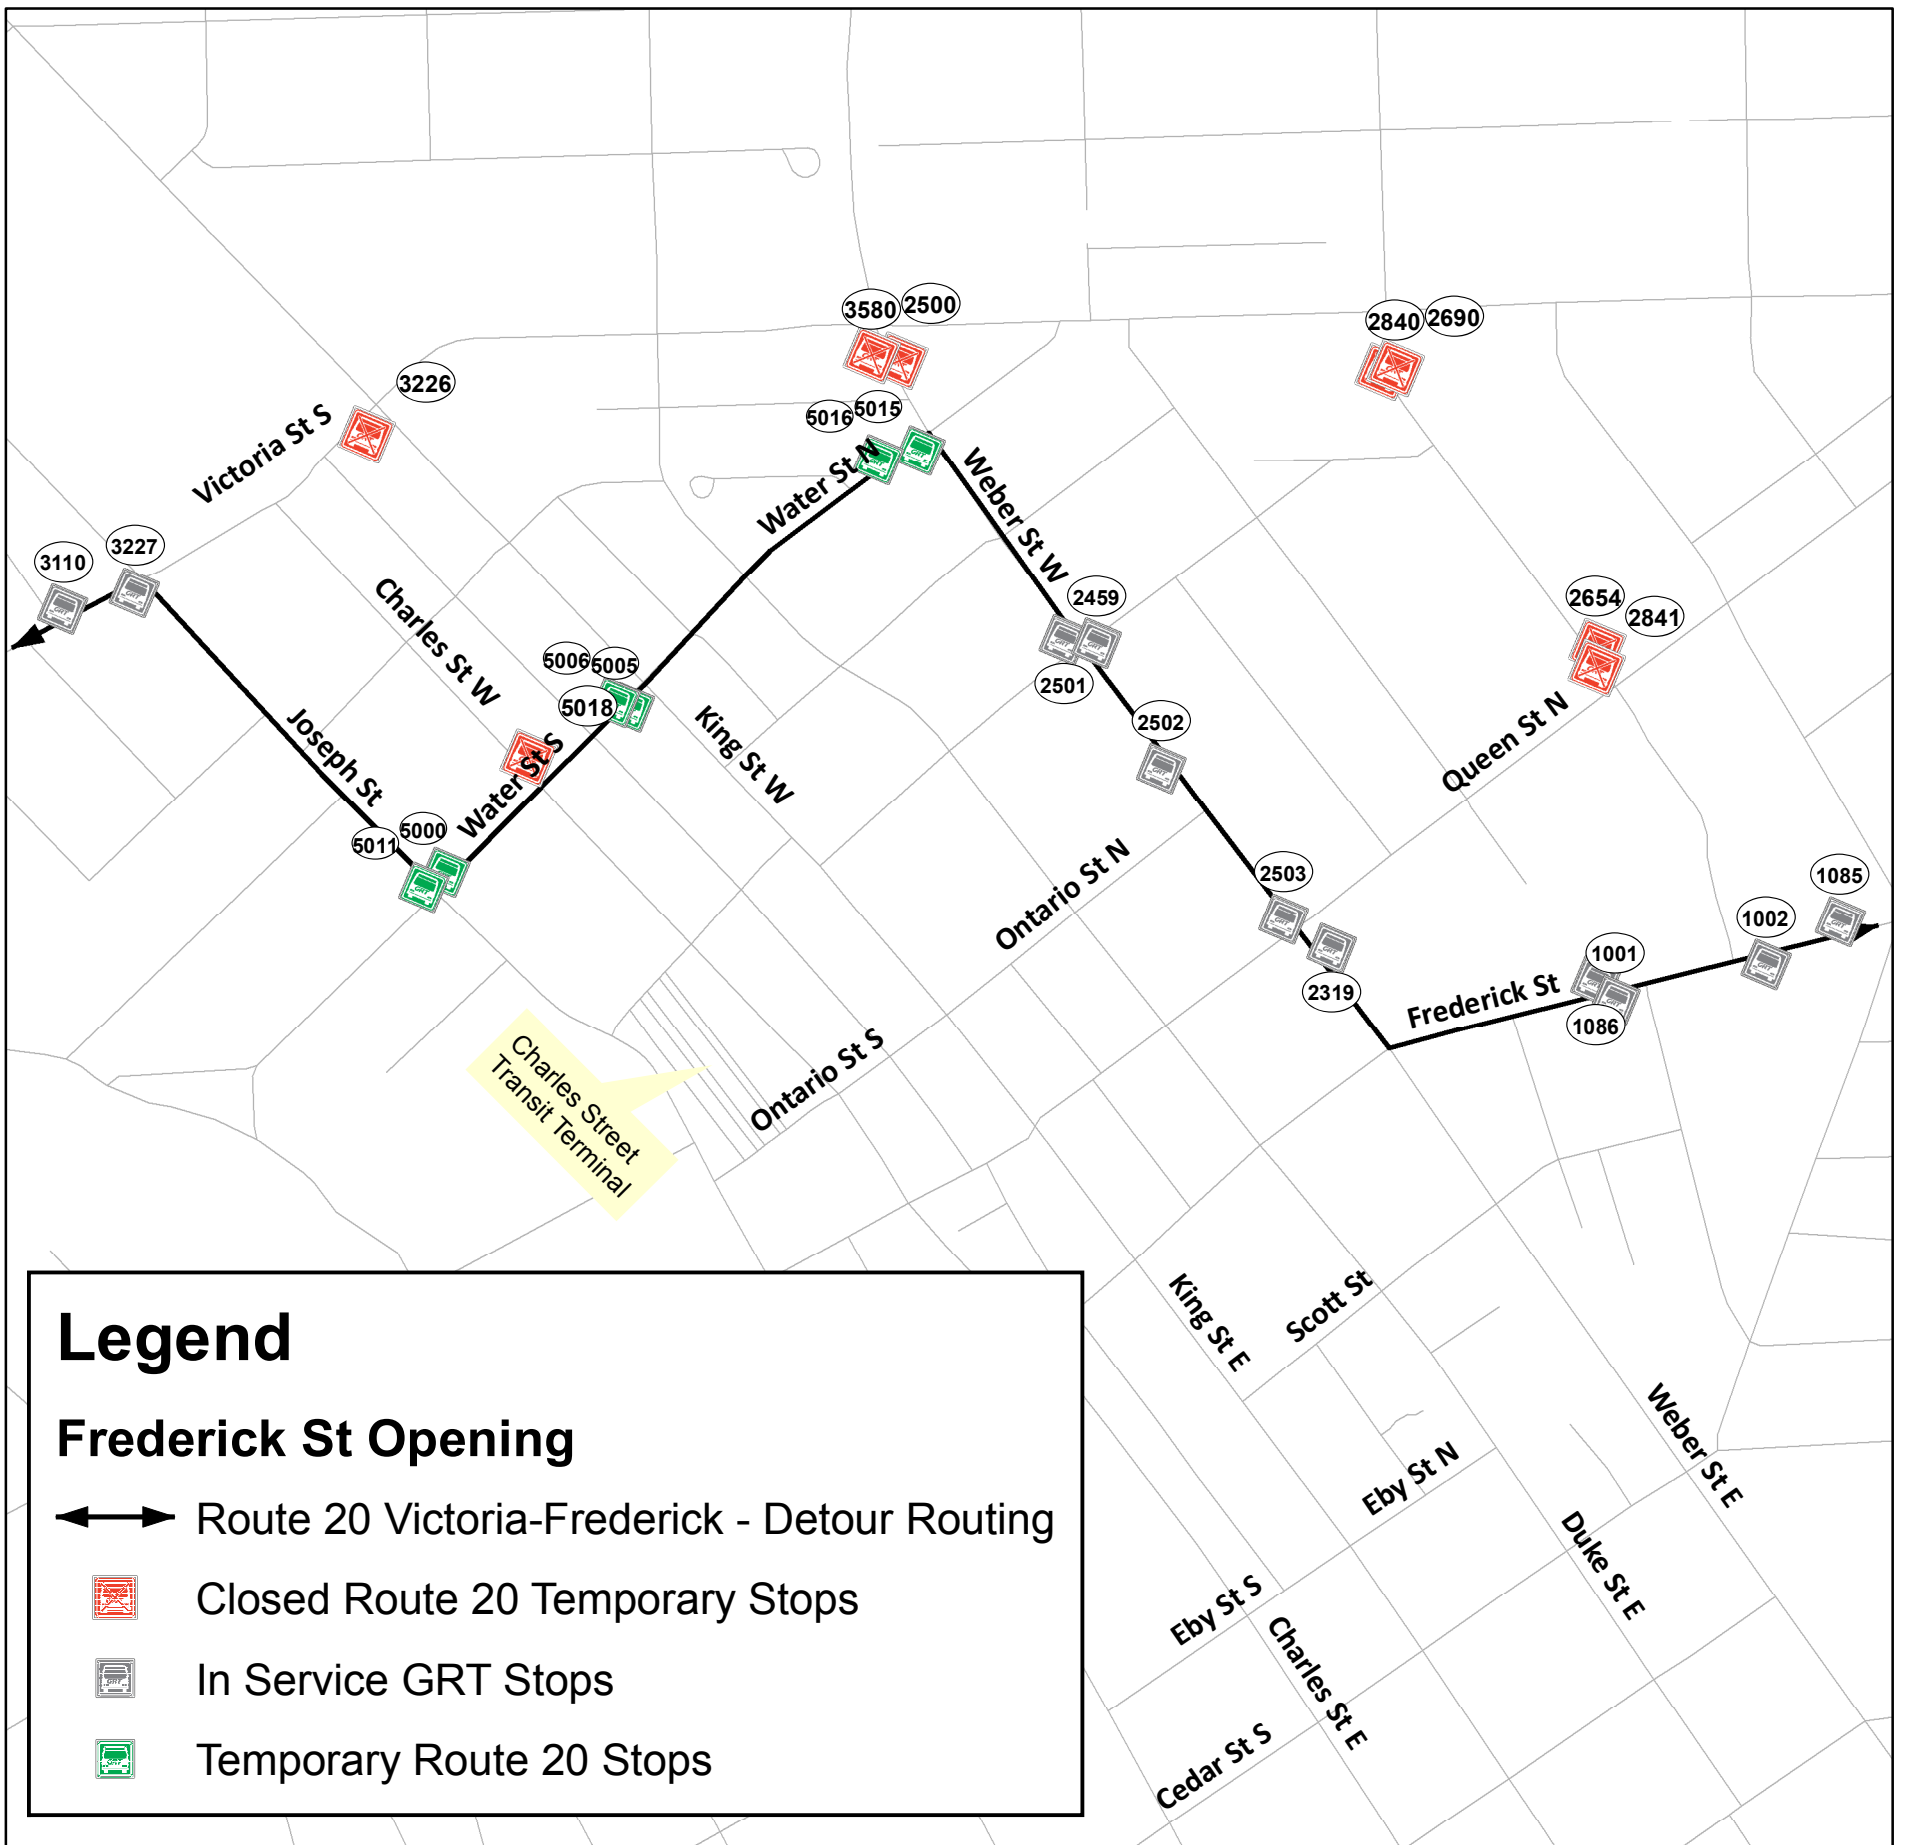

Detour

Route 20 Victoria-Frederick

December 26, 2016

See the map below for detour routing and stop locations.

Thank you for your patience

For more information
519-585-7555
TTY: 519-575-4608
visit www.grt.ca
EasyGO App

GRAND RIVER TRANSIT