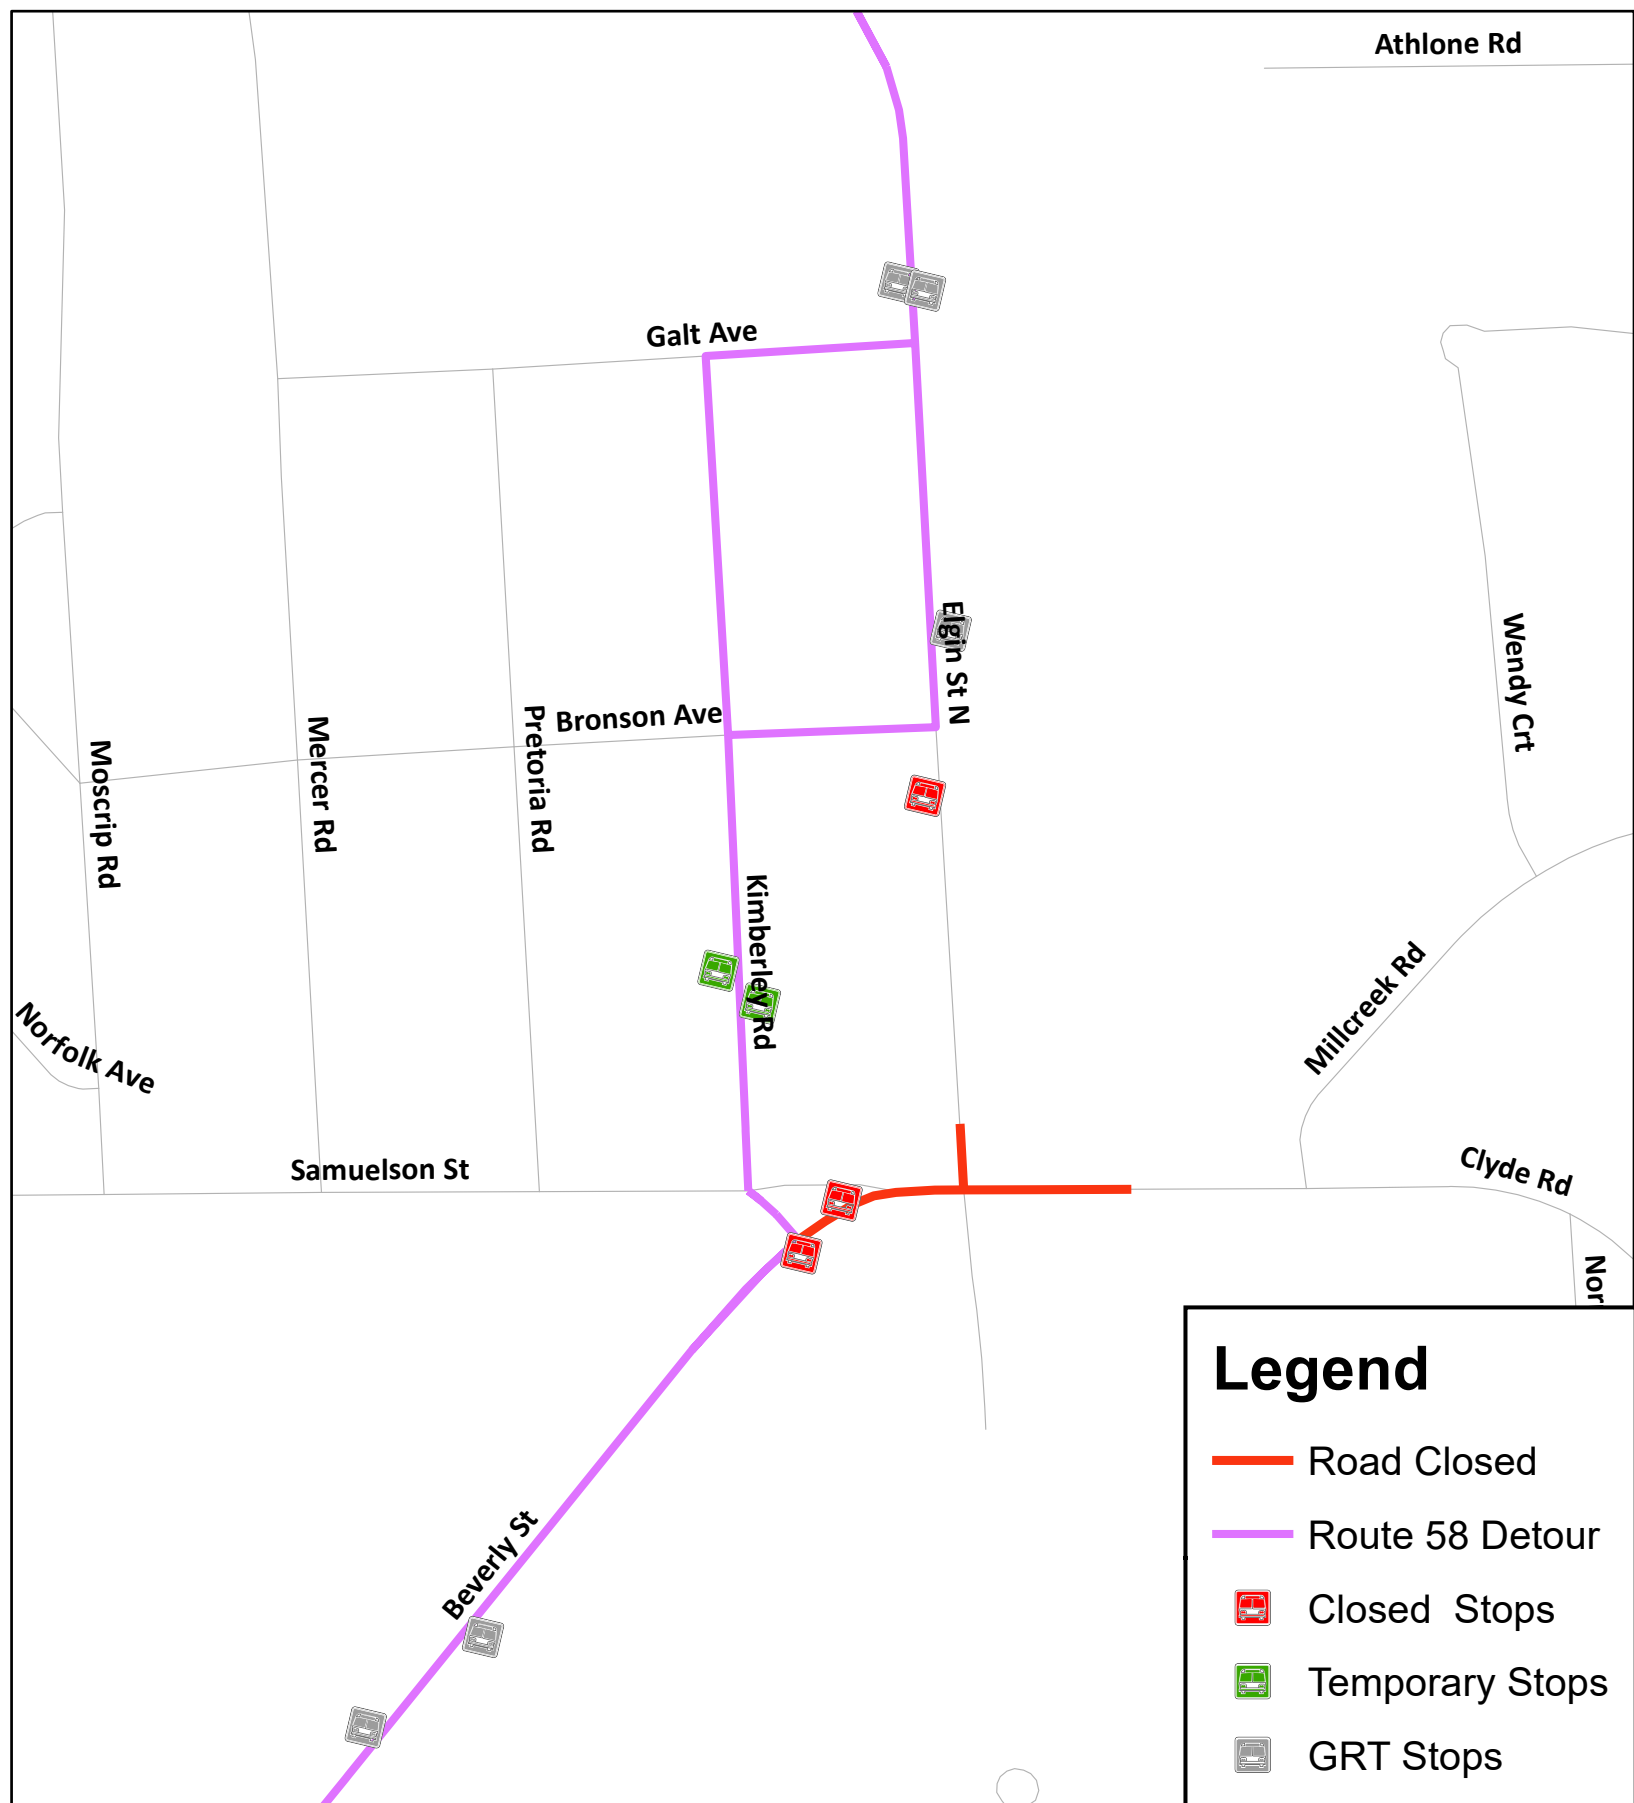

Detour

Route 58

**Monday April 28, 2025
For Approx. 2 weeks**

Elgin St will be closed at Samuelson St / Beverly St.
Refer to the map below for detour routing and stop information.

Region of Waterloo

For more information
www.grt.ca
519-585-7555
TTY: 519-575-4608

GRAND RIVER TRANSIT