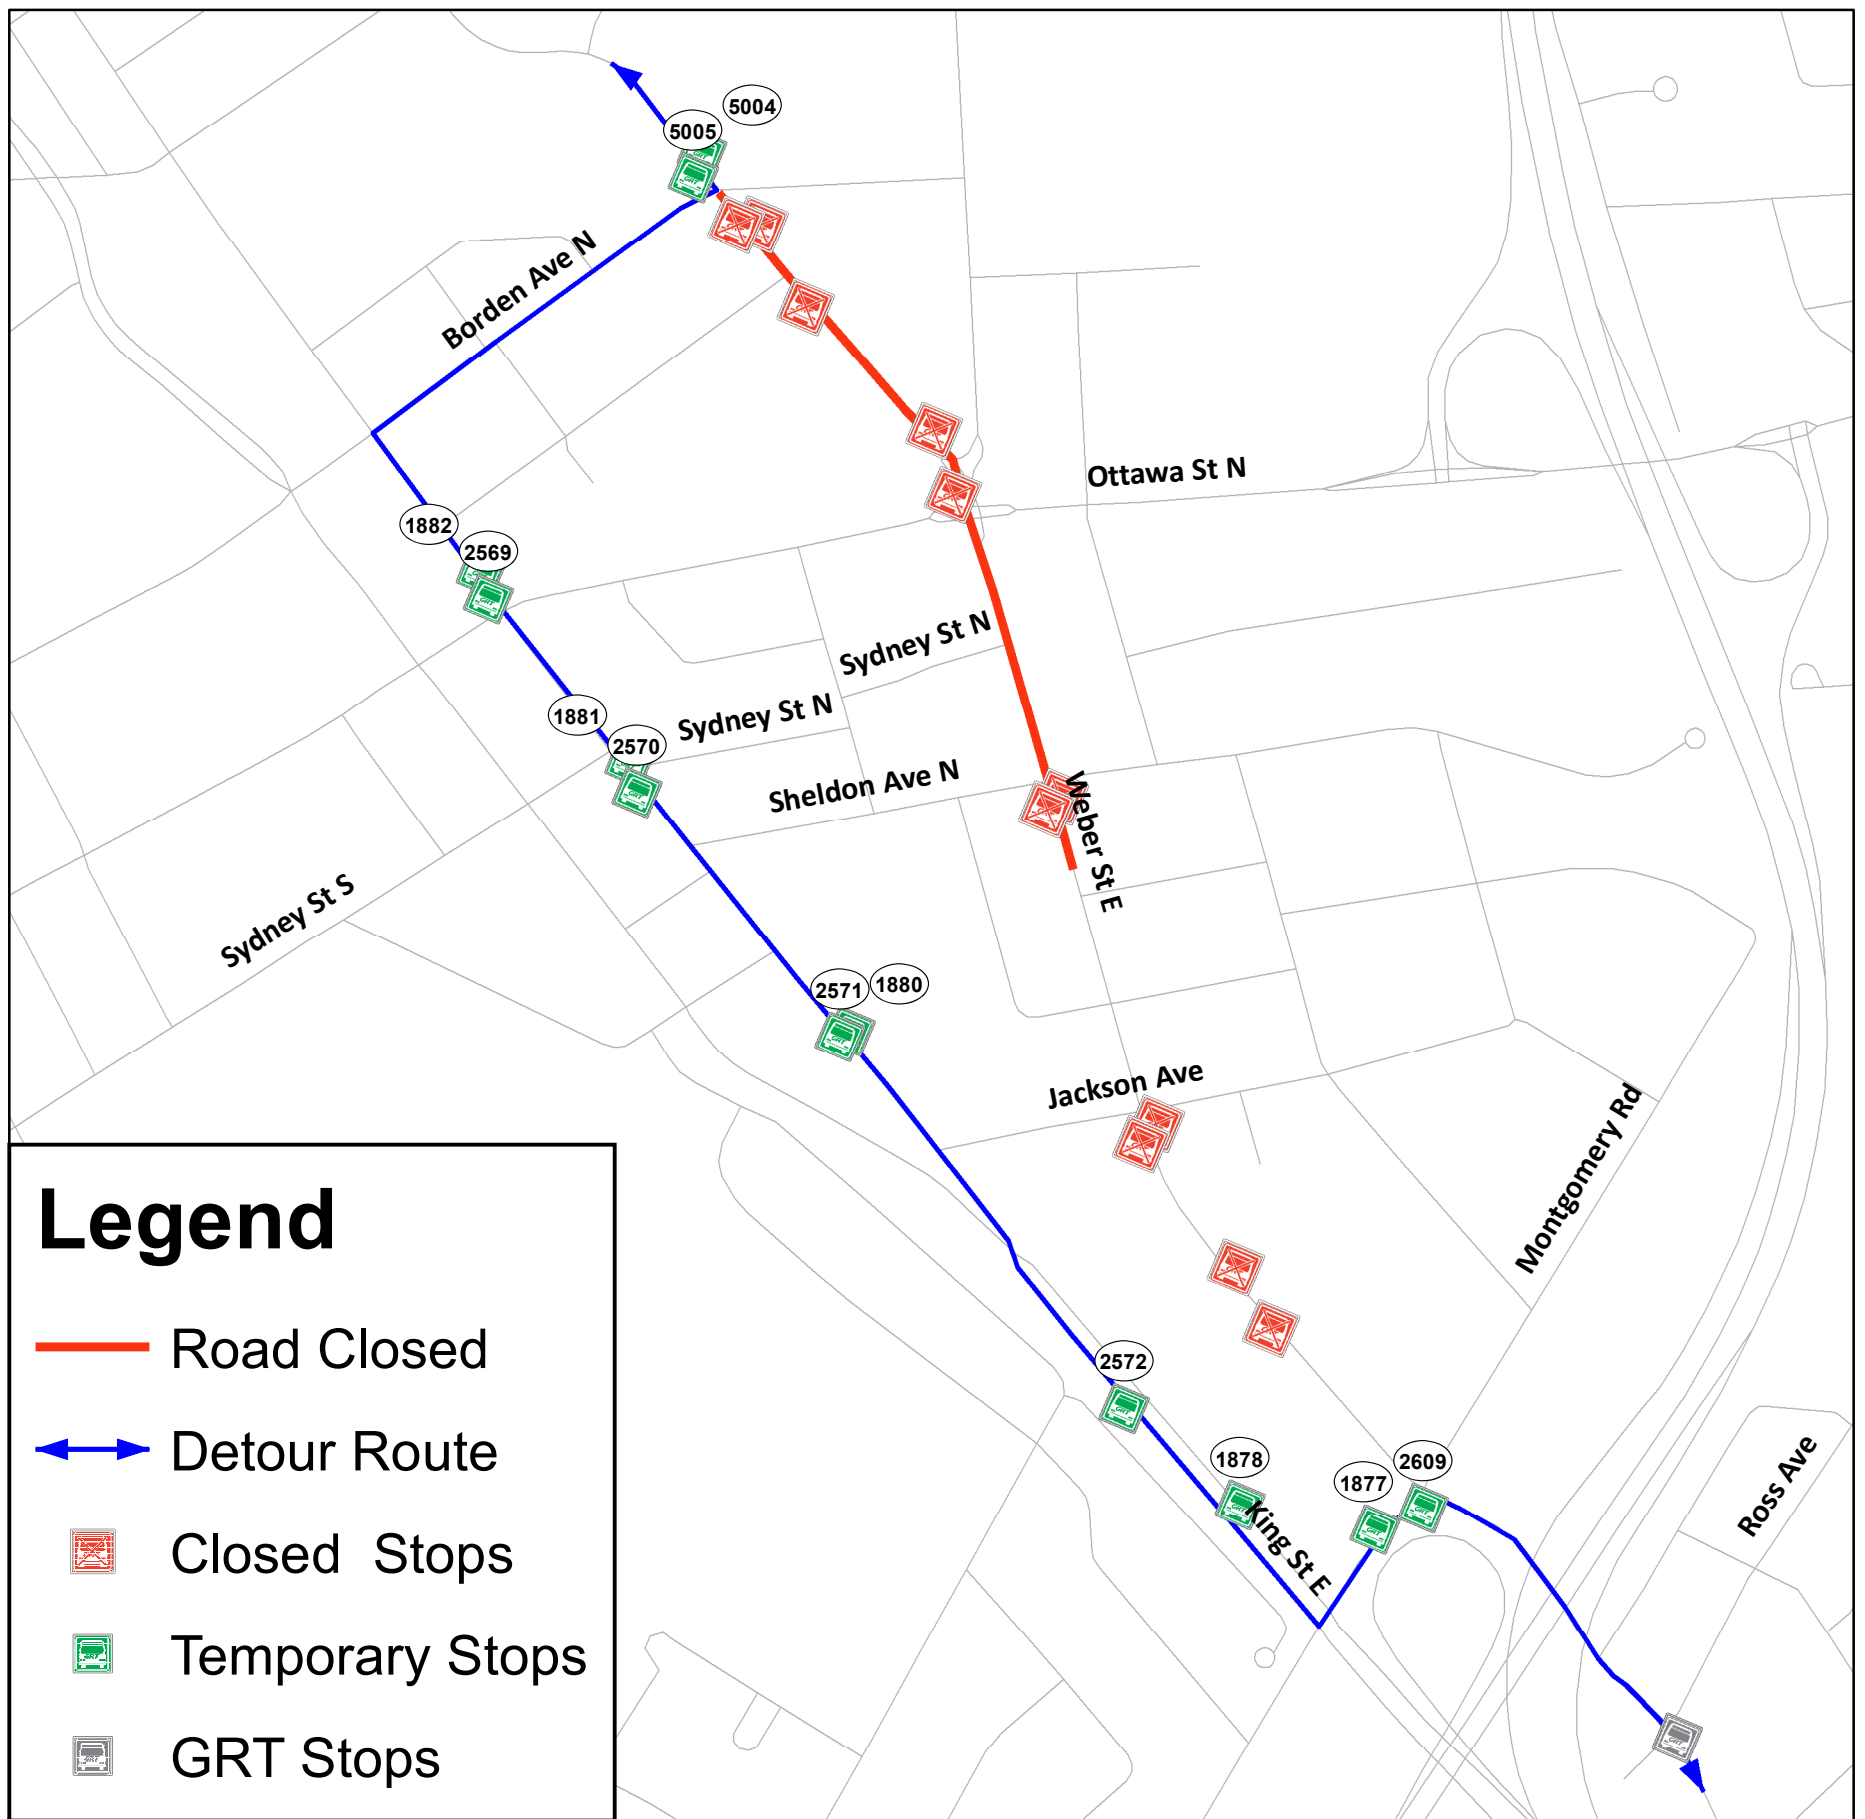

Detour

Route 8 Weber

Friday, May 15 (approx. 7 months)

Due to construction, Weber St. between Borden Ave. to Sheldon Ave. will be closed. Route 8 will be on detour. Refer to the map below for detour routing and stop information.

Thank you for your patience

For more information
519-585-7555
TTY: 519-575-4608
visit www.grt.ca
EasyGO App

Region of Waterloo

GRAND RIVER TRANSIT