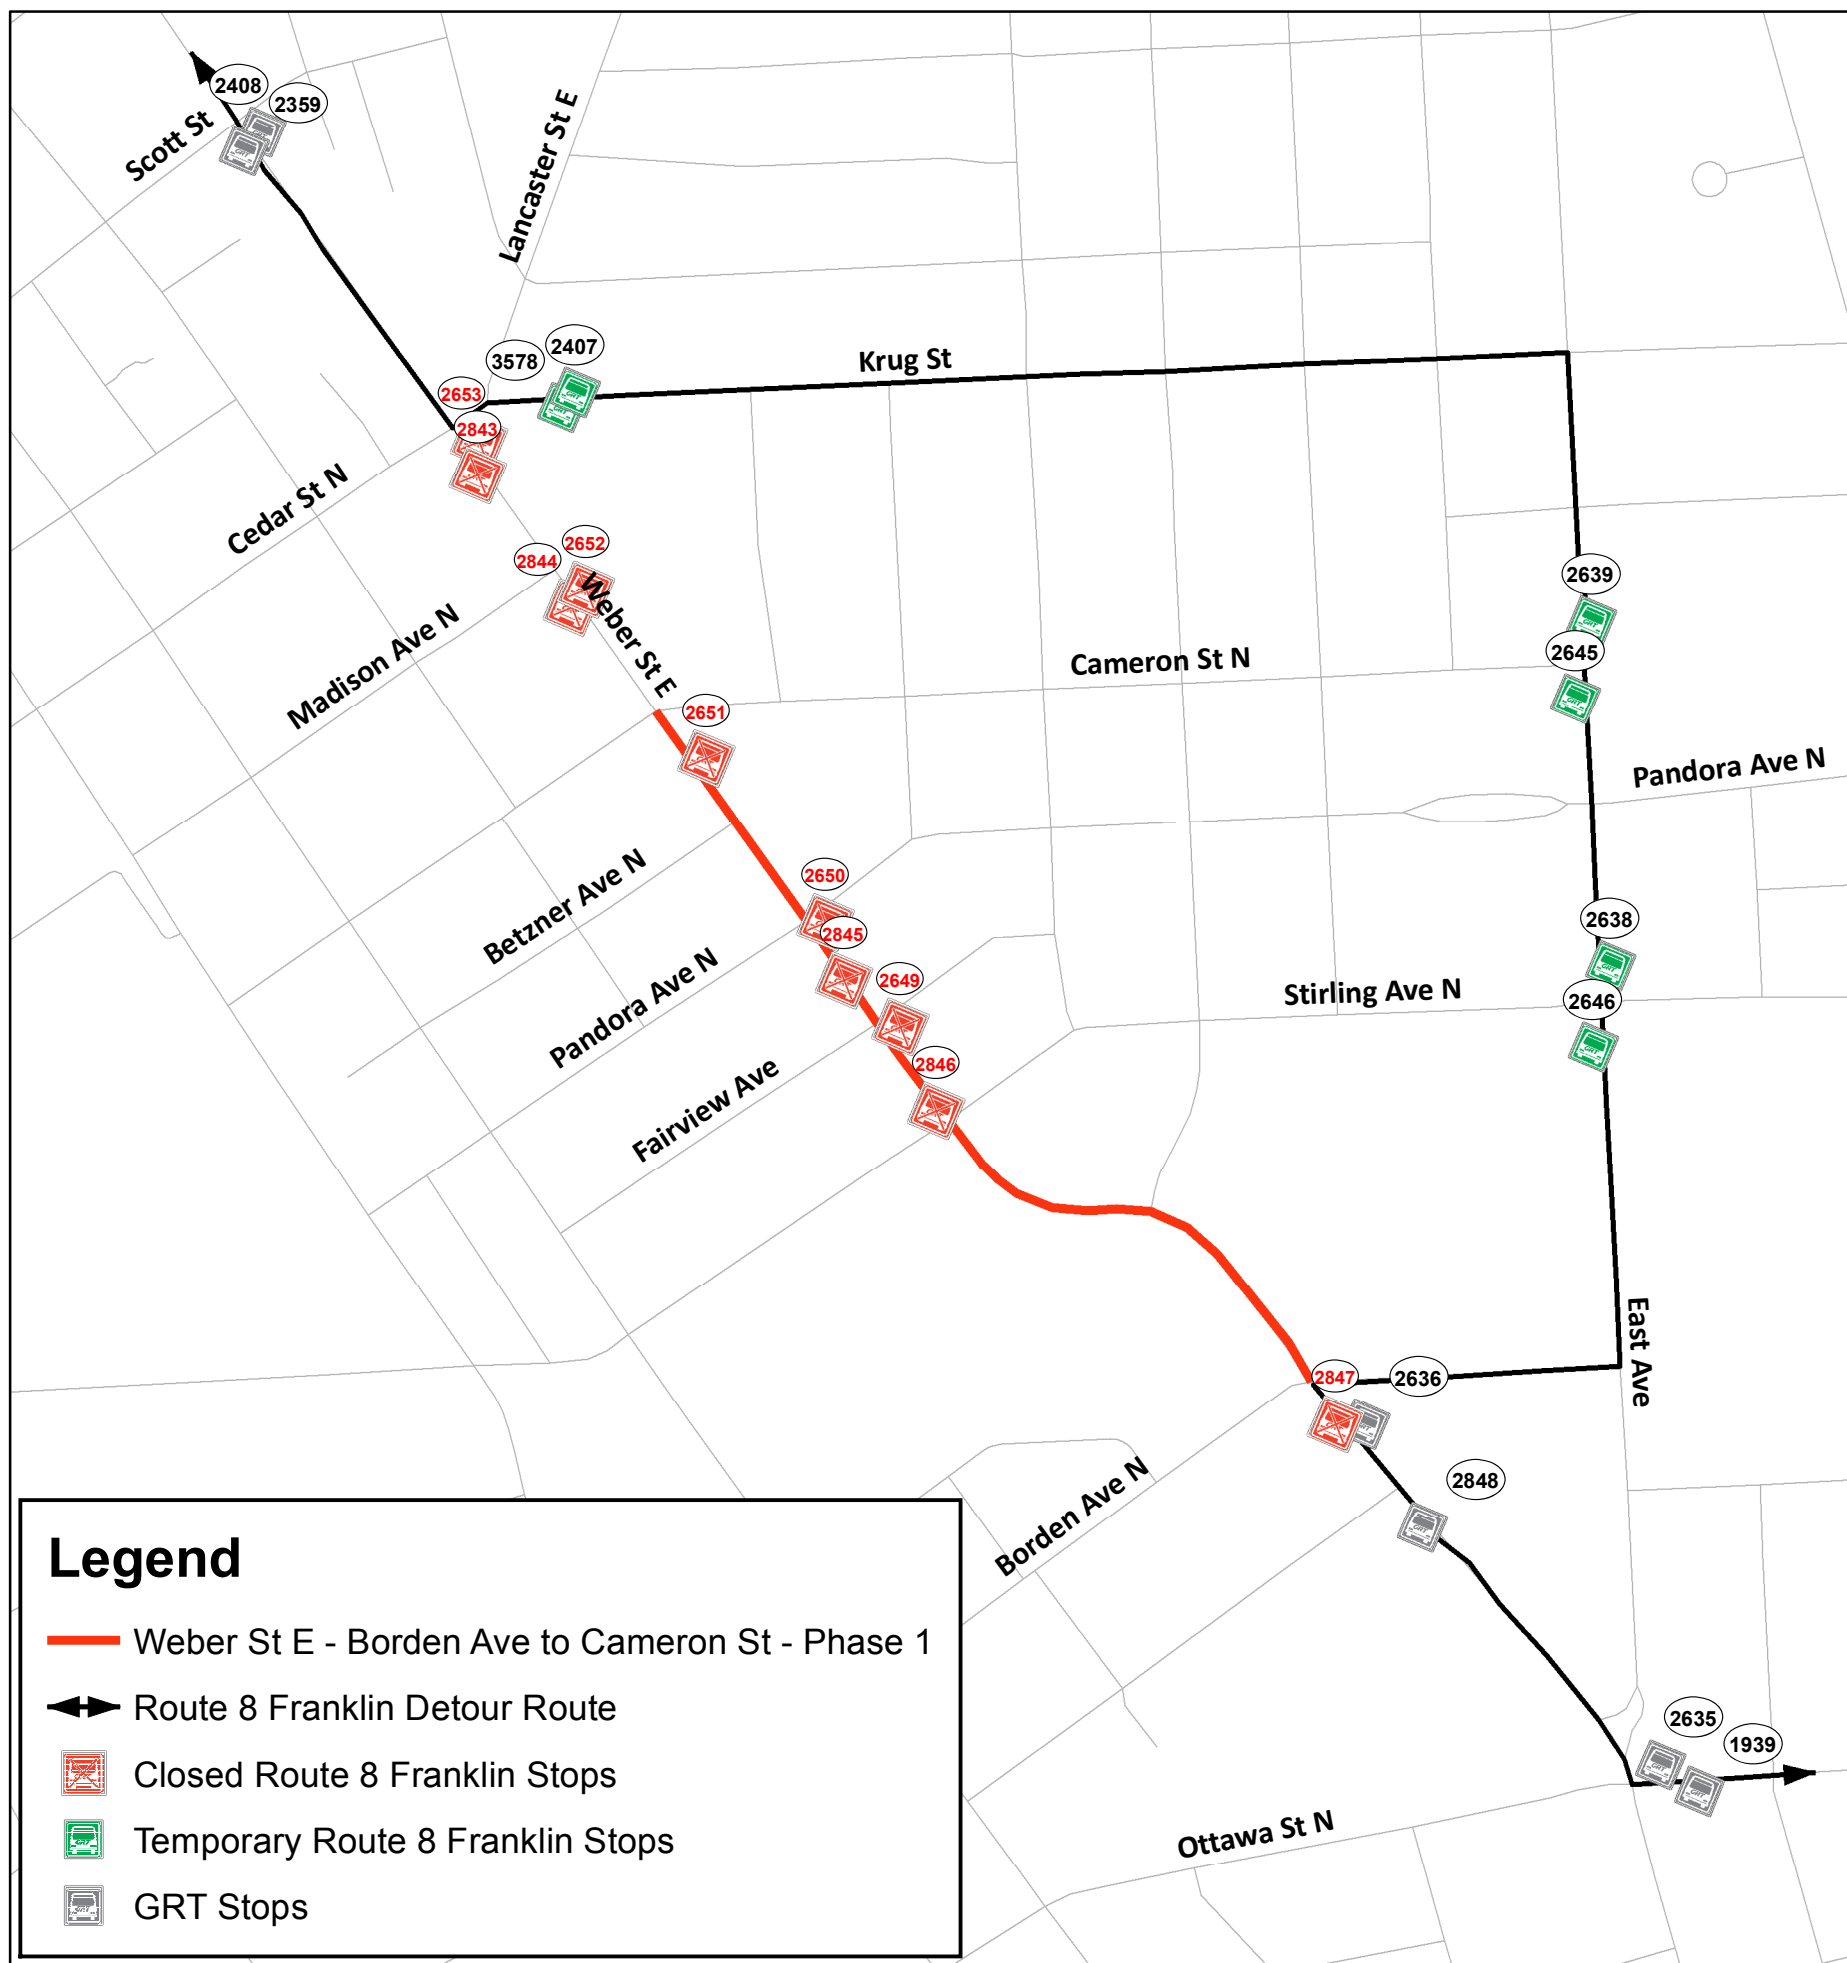

# Detour

## Route 8 Franklin

Monday, June 4 - approximately 5 months

Due to construction a detour will be in place.  
Refer to the map below for detour routing and stop information.

### Thank you for your patience

For more information

519-585-7555

TTY: 519-575-4608

visit [www.grt.ca](http://www.grt.ca)

EasyGO App

Region of Waterloo

GRAND RIVER TRANSIT