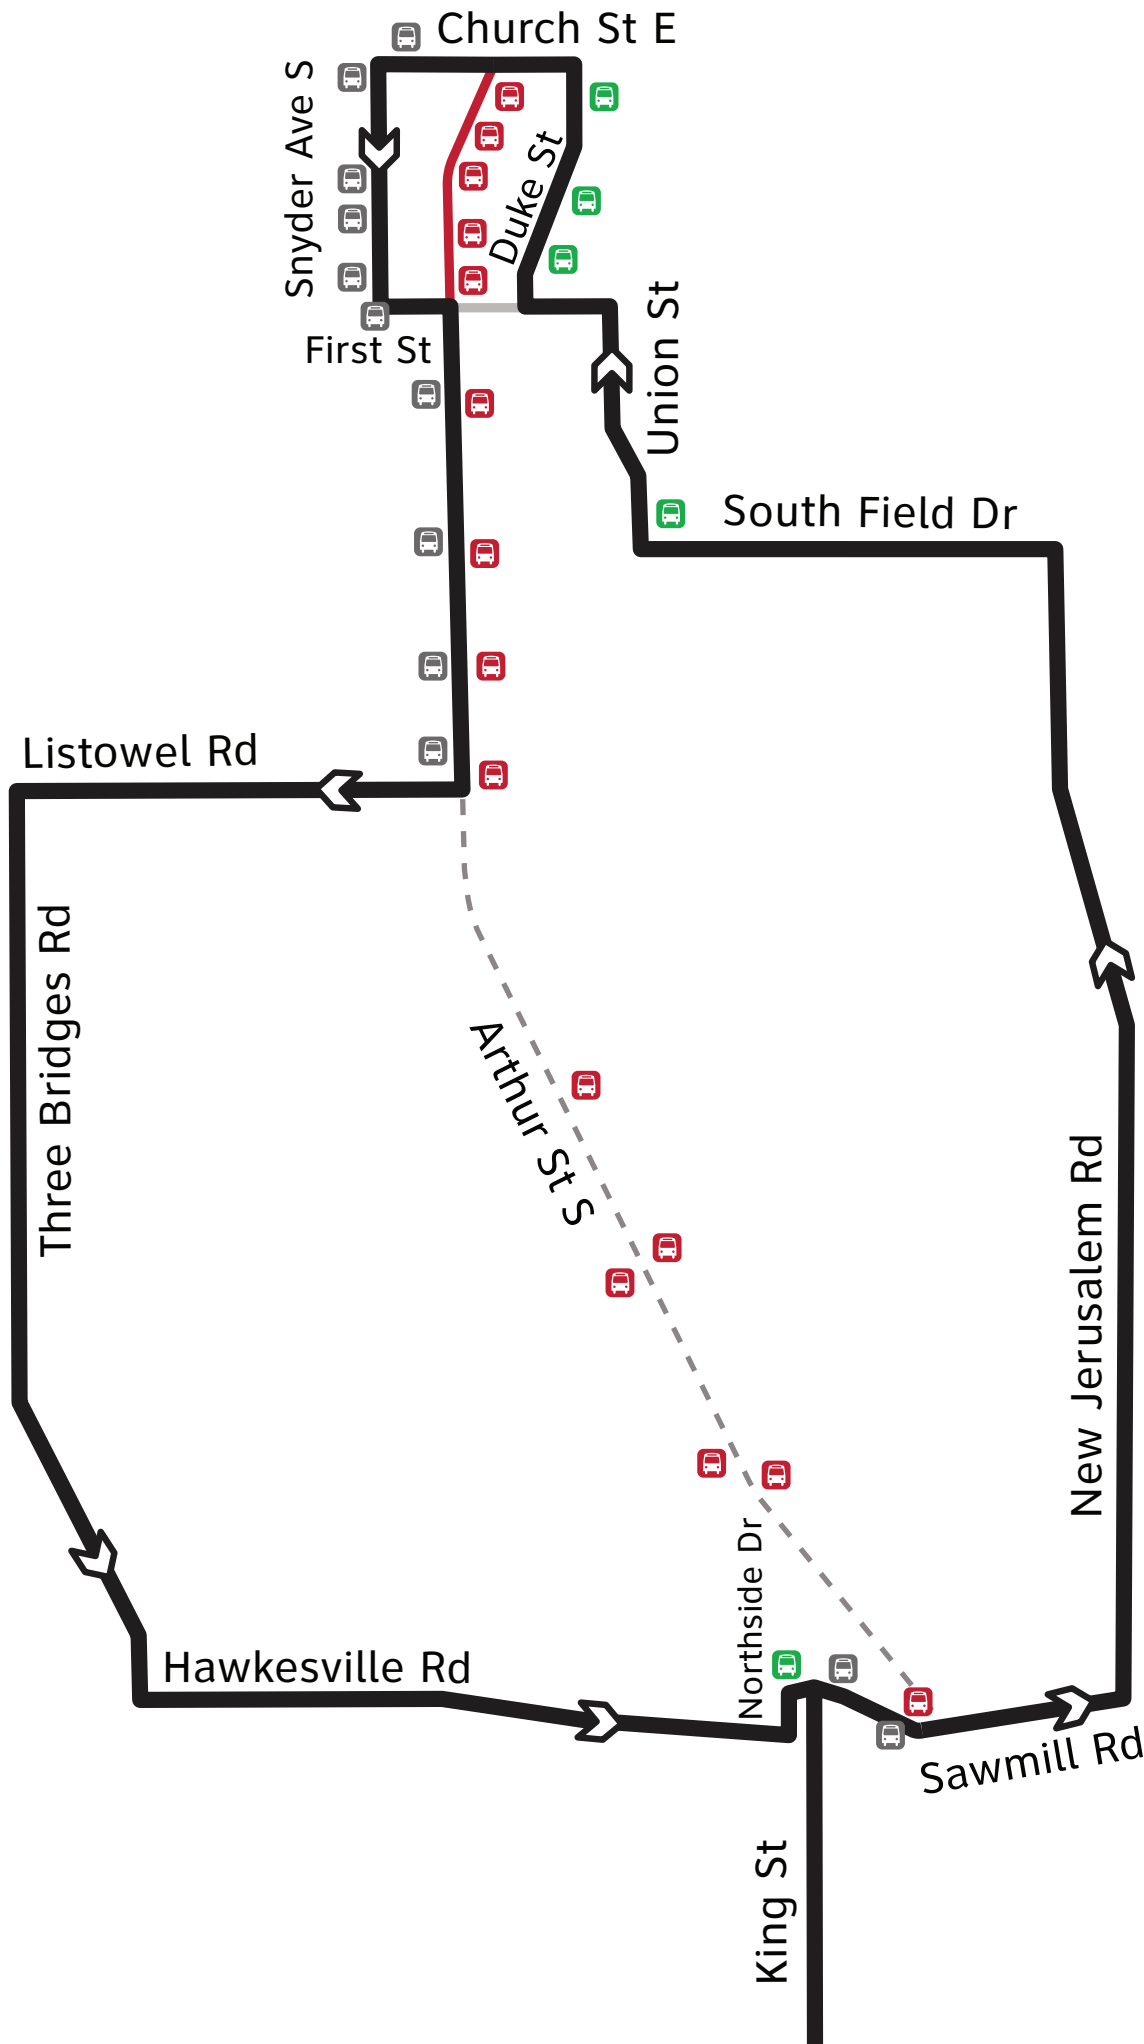

## Route 21

Saturday April 11, 2026

Route 21 will be on detour due to the Elmira Maple Syrup Festival.

### Legend

- Temporary Stops
- Closed Stops
- GRT Stops
- Route 21 Detour
- Road Closed

### Note

Route 21 will only be servicing stops on the Southbound side of the road from First St to Listowel Rd

#### Leaving Church and Arthur in Elmira

First trip at 6:42 a.m.  
Last trip at 7:12 p.m.

Service every 15 minutes  
between 8:30 a.m. and 4 p.m.

Region of Waterloo

For more information

[grt.ca](http://grt.ca)