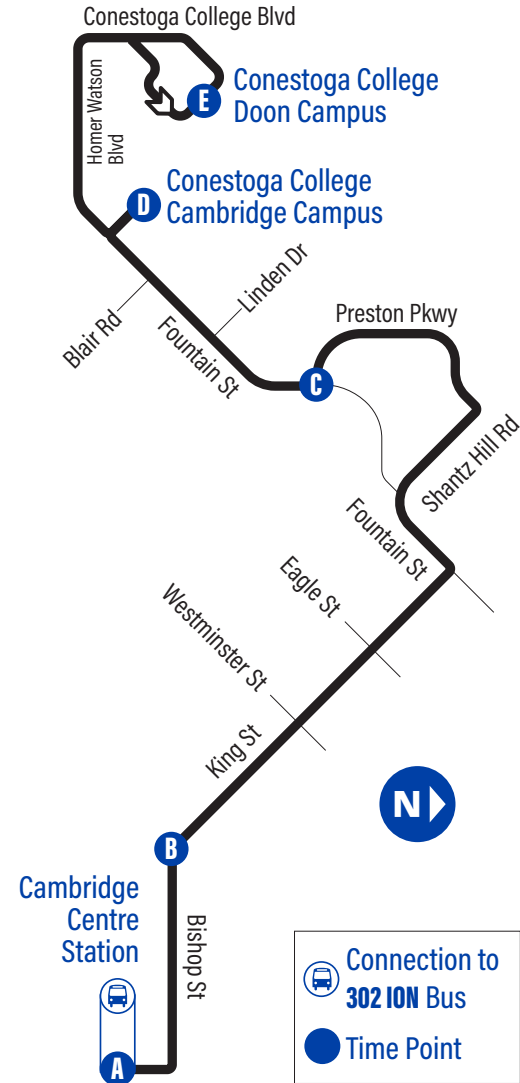

E Conestoga College Doon Campus - Door 3	1732
Doon Valley / Orchard Mill	1734
Conestoga College Blvd. / Homer Watson	1728
Fountain / Highway 401 Carpool Lot	3388
D Conestoga College - Cambridge Campus	3888
Fountain / Blair	3525
Fountain / Linden	3562
C Preston Pkwy. / Fountain	1630
Preston Pkwy. / Woods	1631
Preston Pkwy. / Hillview	1632
Preston Pkwy. / Parkview	1633
Shantz Hill / Preston Pkwy	4104
Fountain / Shantz Hill	3003
King / Fountain	1584
King / Eagle	1585
King / Waterloo	1586
King / Westminster	1587
King / Lowther	1588
King / Dolph	1589
C Bishop / Duke	1444
Bishop / Pineview	3835
Bishop / Mary	2327
965 Bishop St. N.	3877
990 Bishop St. N.	1054
Bishop / Industrial	3851
Bishop / Hespeler Rd.	3806
A Cambridge Centre Station	1063

Preston

GRT
GRAND RIVER TRANSIT

61

Effective: January 5, 2026

519-585-7555 grt.ca

Text: 57555 & key in your bus stop number

Fares and schedules are subject to change without notice.
Weather and road conditions may cause schedule delays.