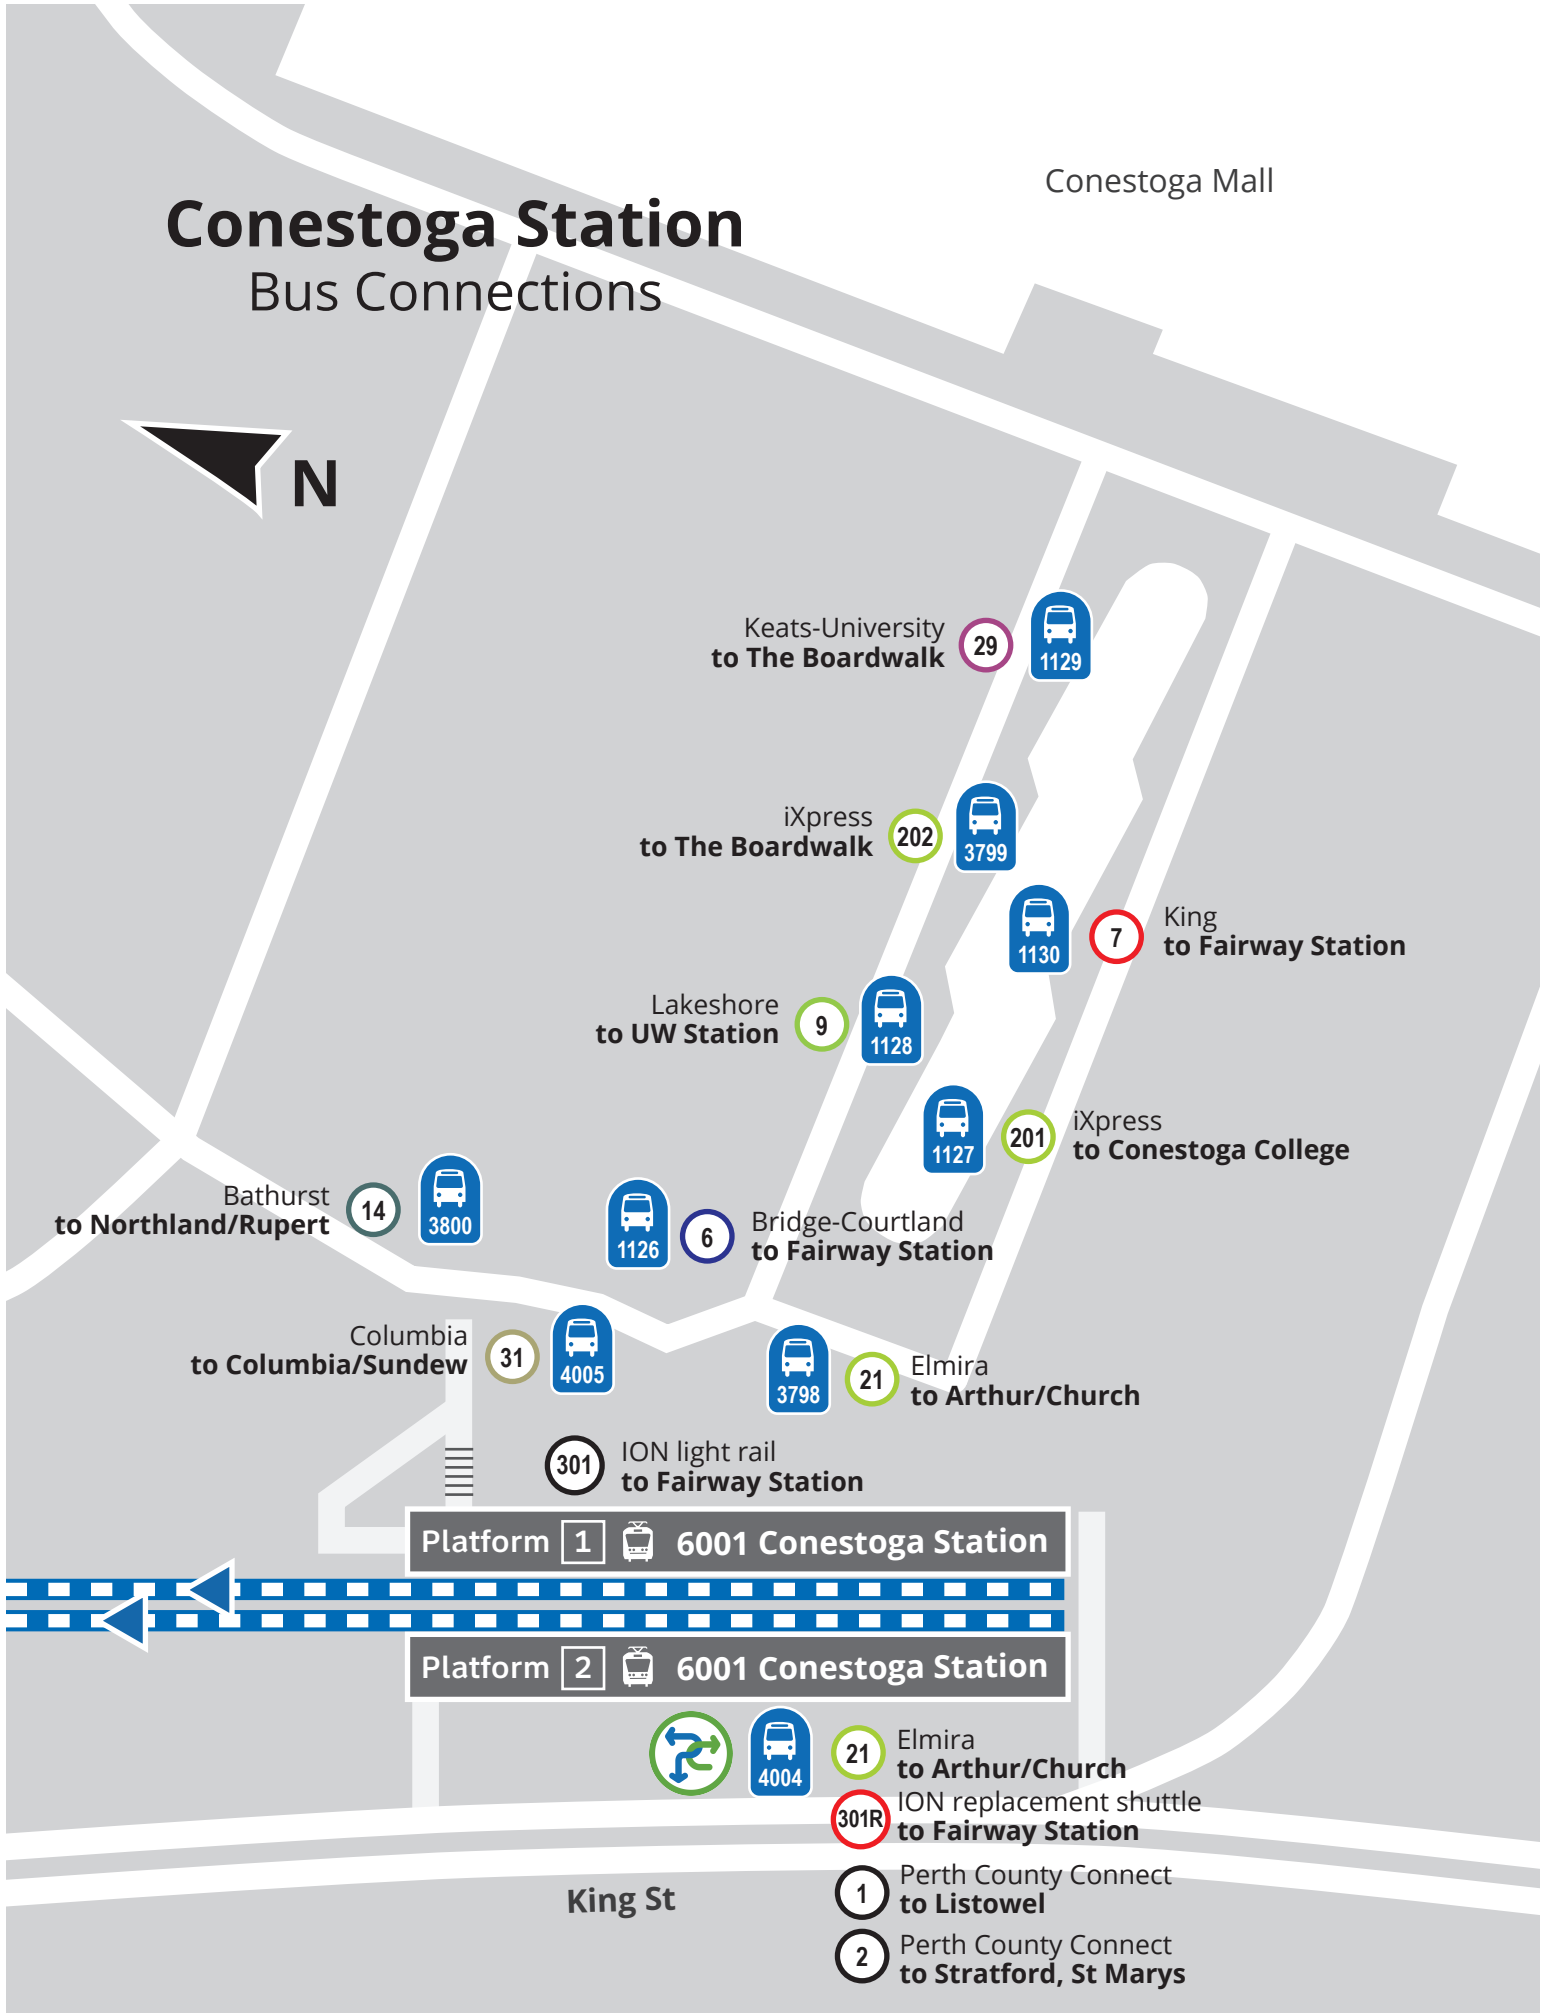

# Conestoga Station

## Bus Connections

Conestoga Mall

Keats-University  
to The Boardwalk

29 

iXpress  
to The Boardwalk

202 

Lakeshore  
to UW Station

9 

King  
to Fairway Station

1130 

7 

Bathurst  
to Northland/Rupert

14 

Bridge-Courtland  
to Fairway Station

1126 

6 

1127 

iXpress  
to Conestoga College

201 

Columbia  
to Columbia/Sundew

31 

3798 

Elmira  
to Arthur/Church

21 