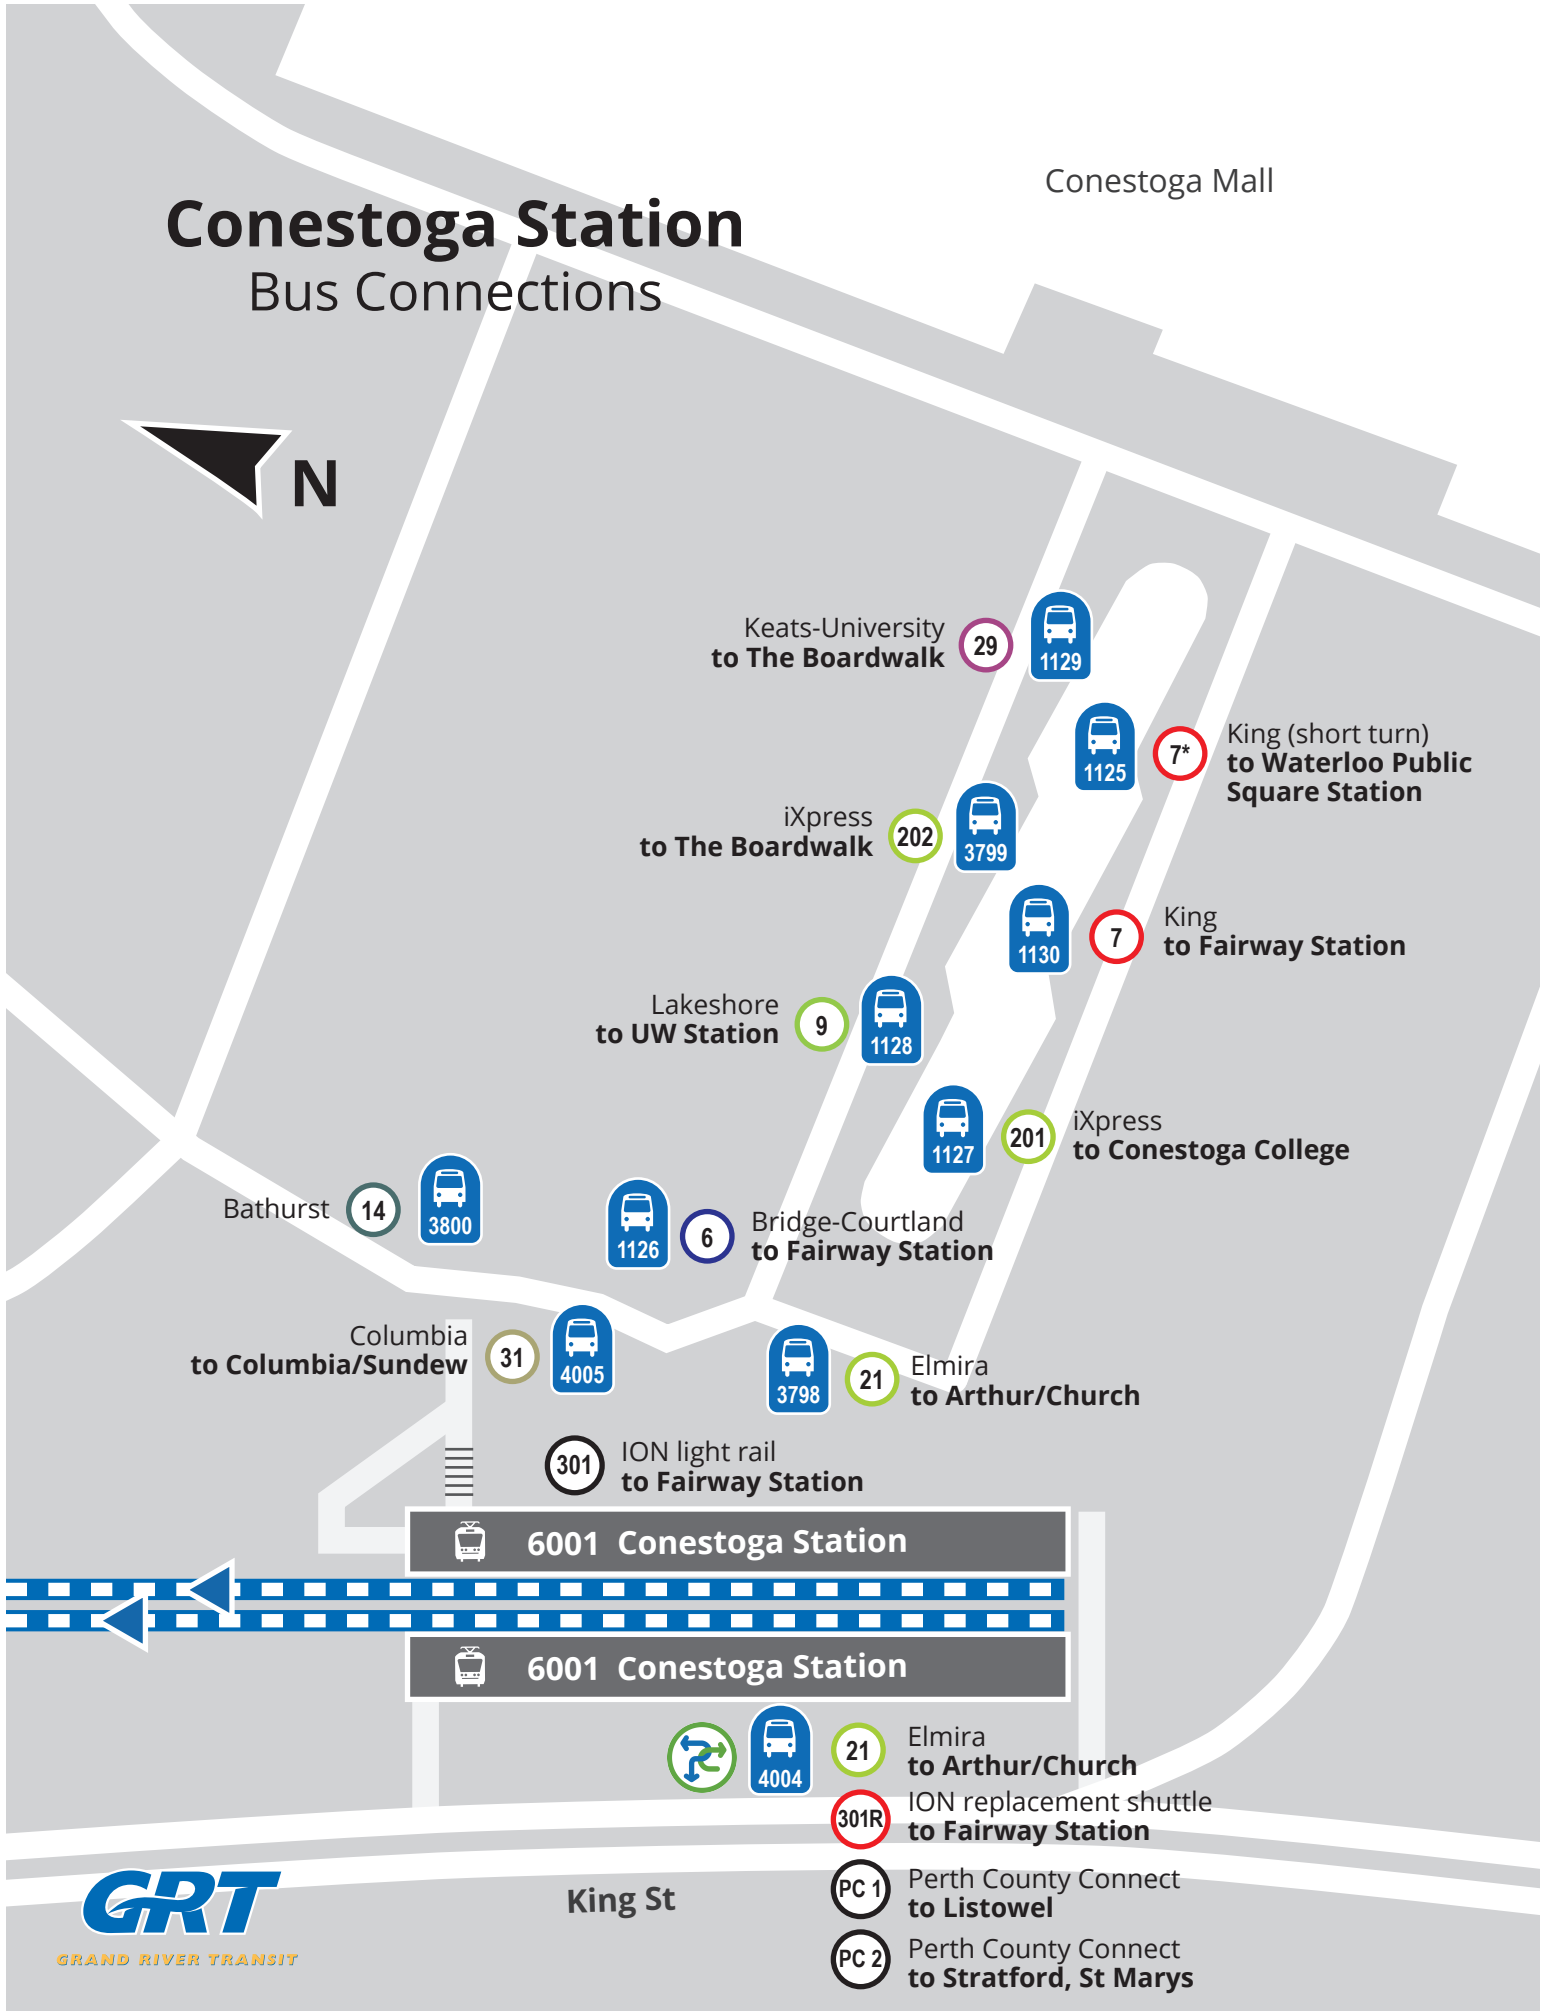

## Bus Connections

Conestoga Mall

Keats-University  
to The Boardwalk

29

7\*

King (short turn)  
to Waterloo Public  
Square Station

iXpress  
to The Boardwalk

202

7

King  
to Fairway Station

Lakeshore  
to UW Station

9

201

iXpress  
to Conestoga College

Bathurst

14

6

Bridge-Courtland  
to Fairway Station

Columbia  
to Columbia/Sundew

31

21

Elmira  
to Arthur/Church

301

ION light rail  
to Fairway Station

PC2

Perth County Connect  
to Stratford, St Marys

King St

GRAND RIVER TRANSIT