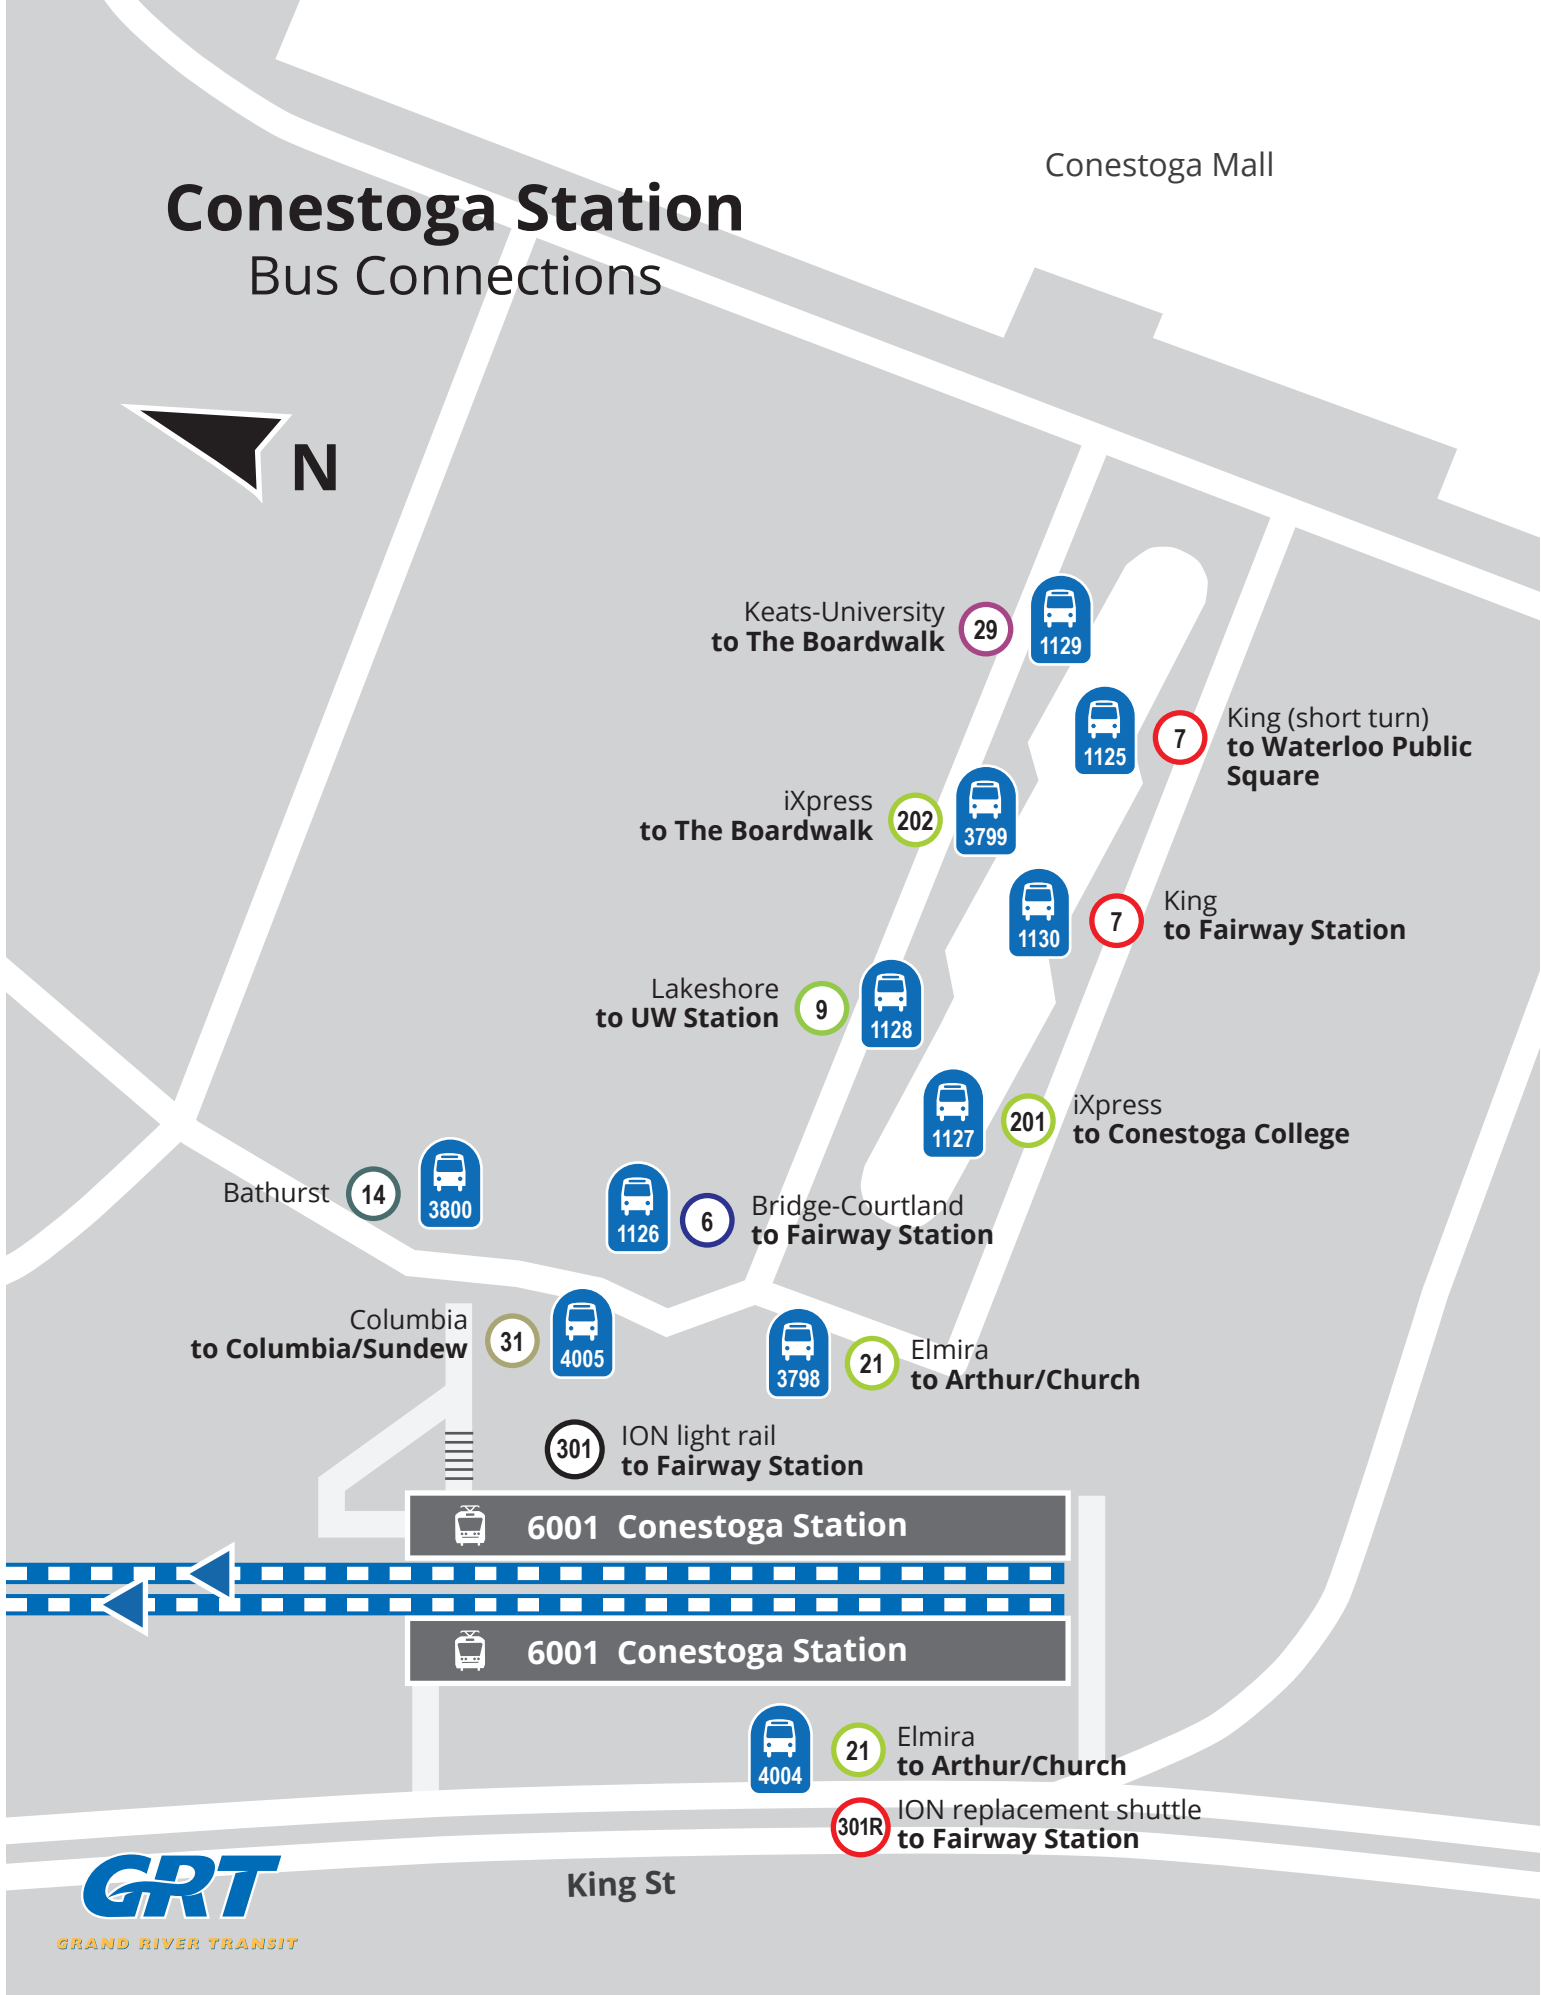

## Bus Connections

Conestoga Mall

Keats-University  
to The Boardwalk

29

1129

King (short turn)  
to Waterloo Public  
Square

7

1125

iXpress  
to The Boardwalk

202

3799

King  
to Fairway Station

7

1130

Lakeshore  
to UW Station

9

6

Bridge-Courtland  
to Fairway Station

1127

201

Columbia  
to Columbia/Sundew

31

4005

3798

Elmira  
to Arthur/Church

301R

ION replacement shuttle  
to Fairway Station

King St

GRAND RIVER TRANSIT