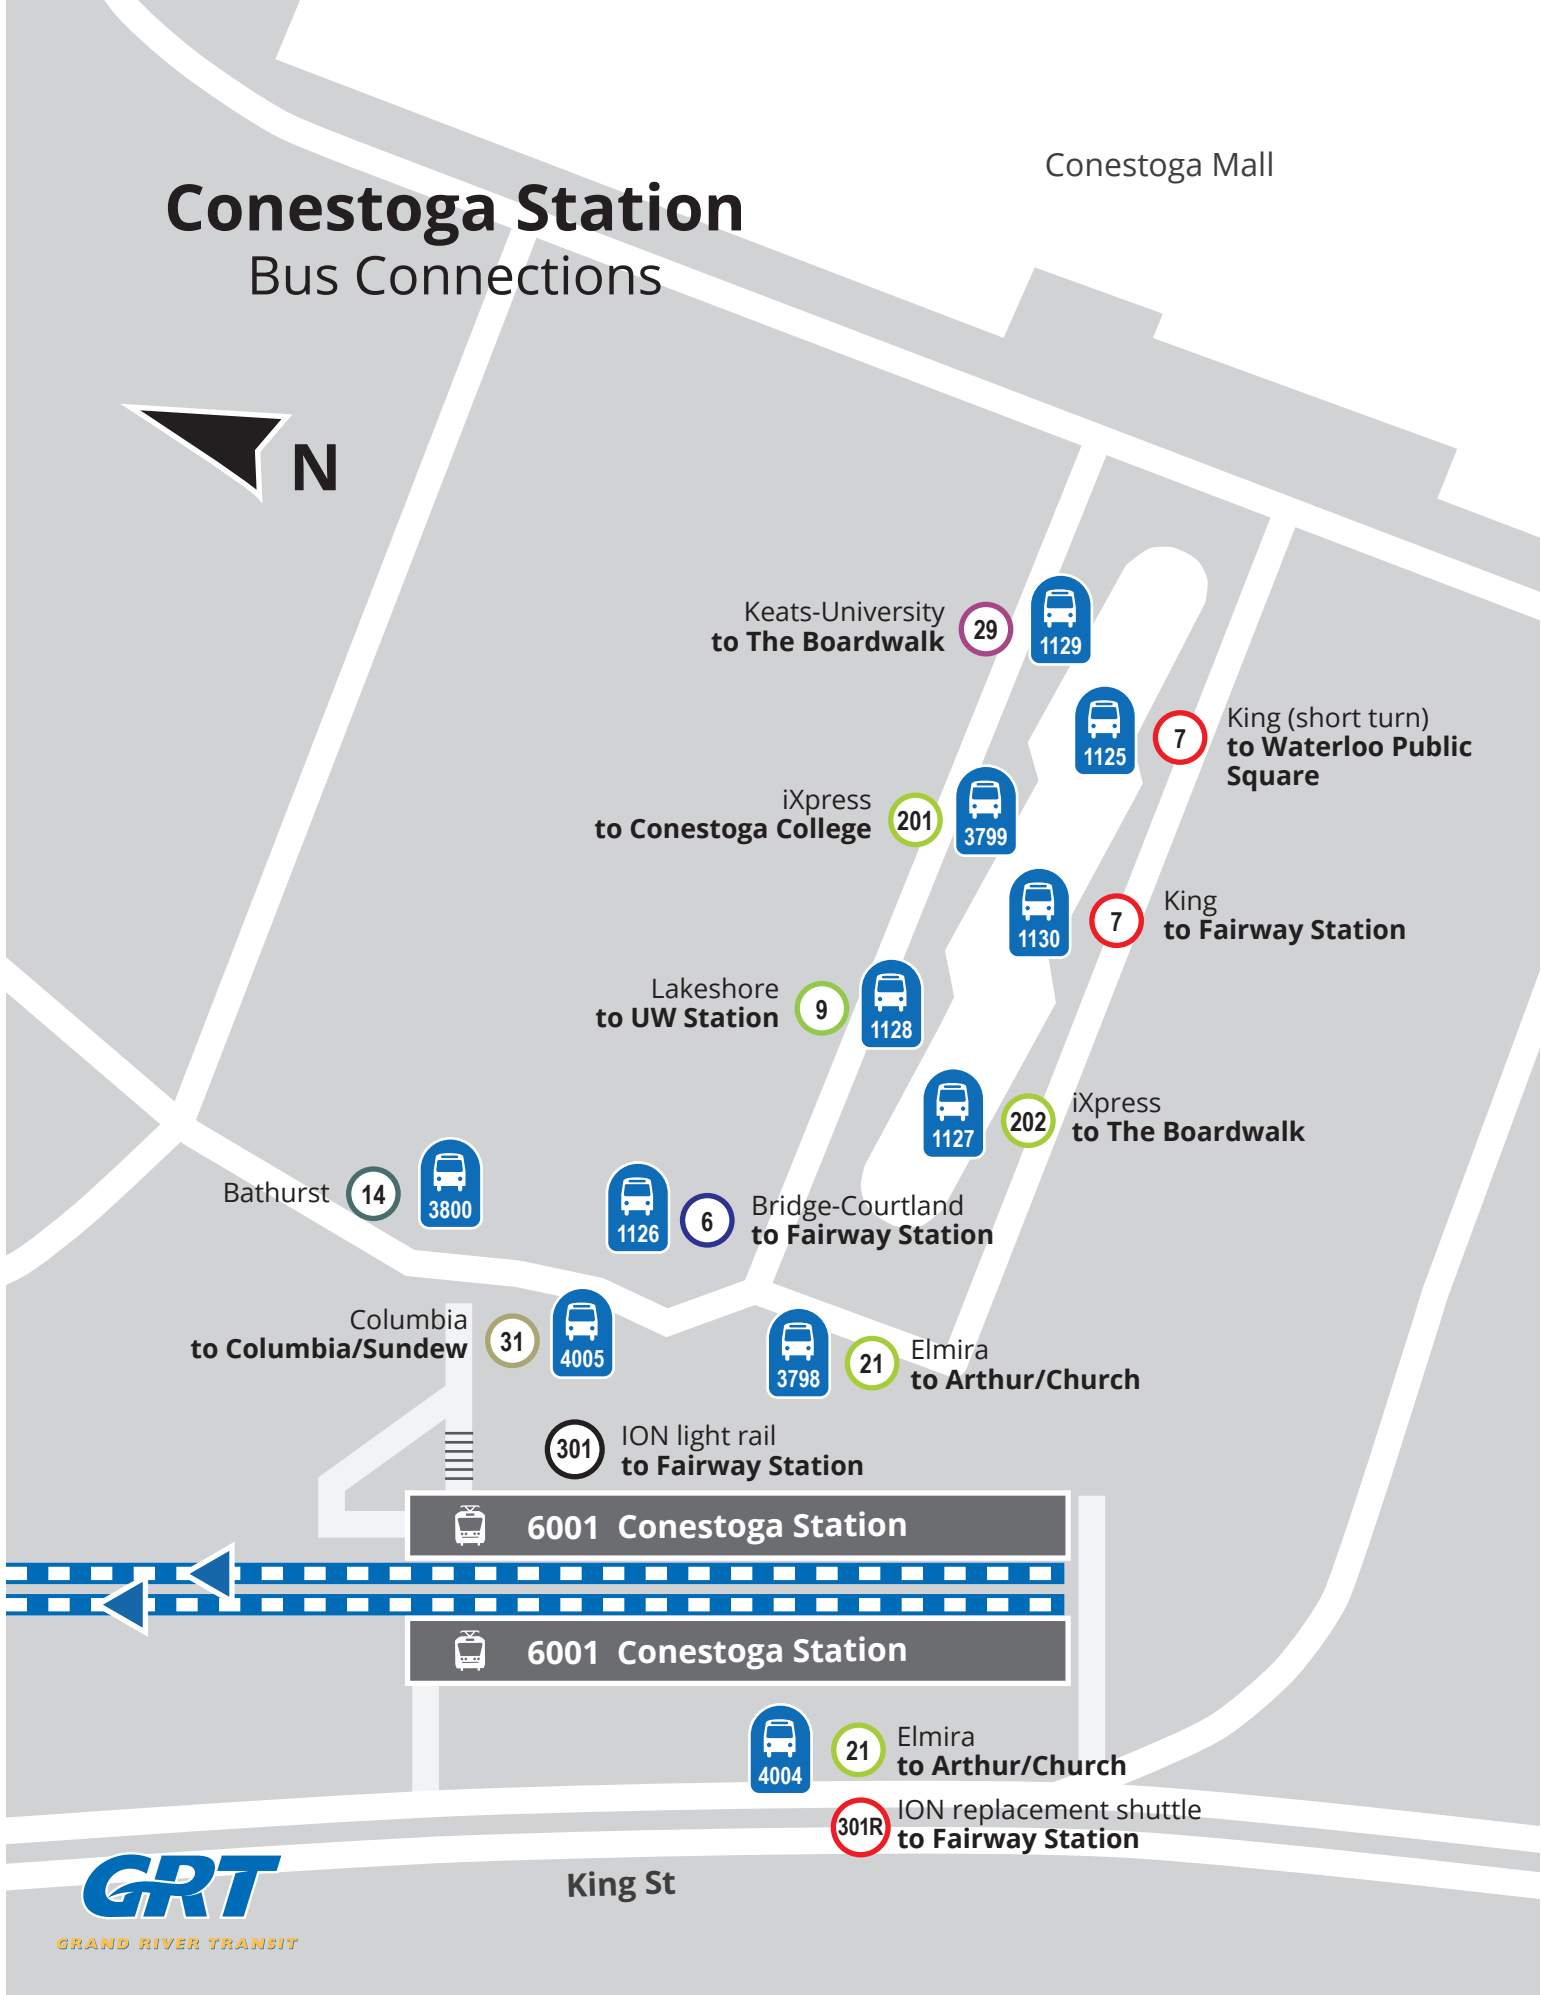

Conestoga Station

Bus Connections

Conestoga Mall

Keats-University
to The Boardwalk

29

1129

King (short turn)
to Waterloo Public
Square

7

1125

iXpress
to Conestoga College

201

3799

King
to Fairway Station

7

1130

Lakeshore
to UW Station

Bridge-Courtland
to Fairway Station

6

1126

Columbia
to Columbia/Sundew

31

4005

Elmira
to Arthur/Church

21

ION replacement shuttle
to Fairway Station

301R

King St

GRAND RIVER TRANSIT