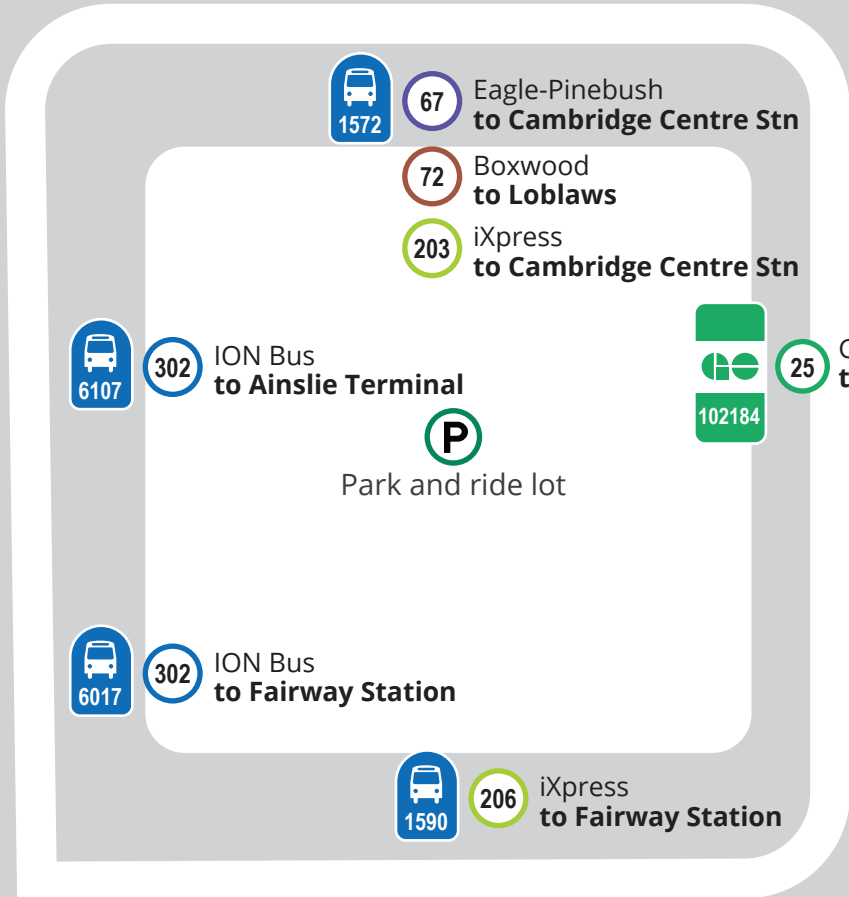

# Sportsworld Station

## Bus Connections

Sportsworld Dr

Sportsworld Crossing Dr

- Route 203:** iXpress to Conestoga College (Icon: 1569)
- Route 206:** iXpress to Southwood/Cedar via Ainslie Terminal