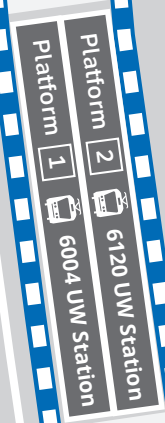

- 31 Columbia to Columbia/Sundew
- 201 iXpress to Conestoga College
- 5026 ION replacement shuttle to Conestoga Station
- 301R ION replacement shuttle to Conestoga Station

- 31 Columbia to Conestoga Stn
- 201 iXpress to Conestoga Stn
- 301R ION replacement shuttle to Fairway Station
- 5025 ION replacement shuttle to Fairway Station

University of Waterloo Station

Bus Connections

- 25 GO Transit to Square One/ Hwy 407 Terminal
- 102147 GO Transit to Square One/ Hwy 407 Terminal

- 301 ION light rail to Fairway Station
- 1123 Davis Centre

- 13 Laurelwood to The Boardwalk
- 19 Hazel A - to St. Jacobs Market B - to Northfield Stn

- 301 ION light rail to Conestoga Station

- 12 Westmount to Fairway Stn
- 19 Hazel to UW Station
- 29 Keats-University to The Boardwalk
- 202 iXpress to The Boardwalk
- 2675 ION replacement shuttle to The Boardwalk