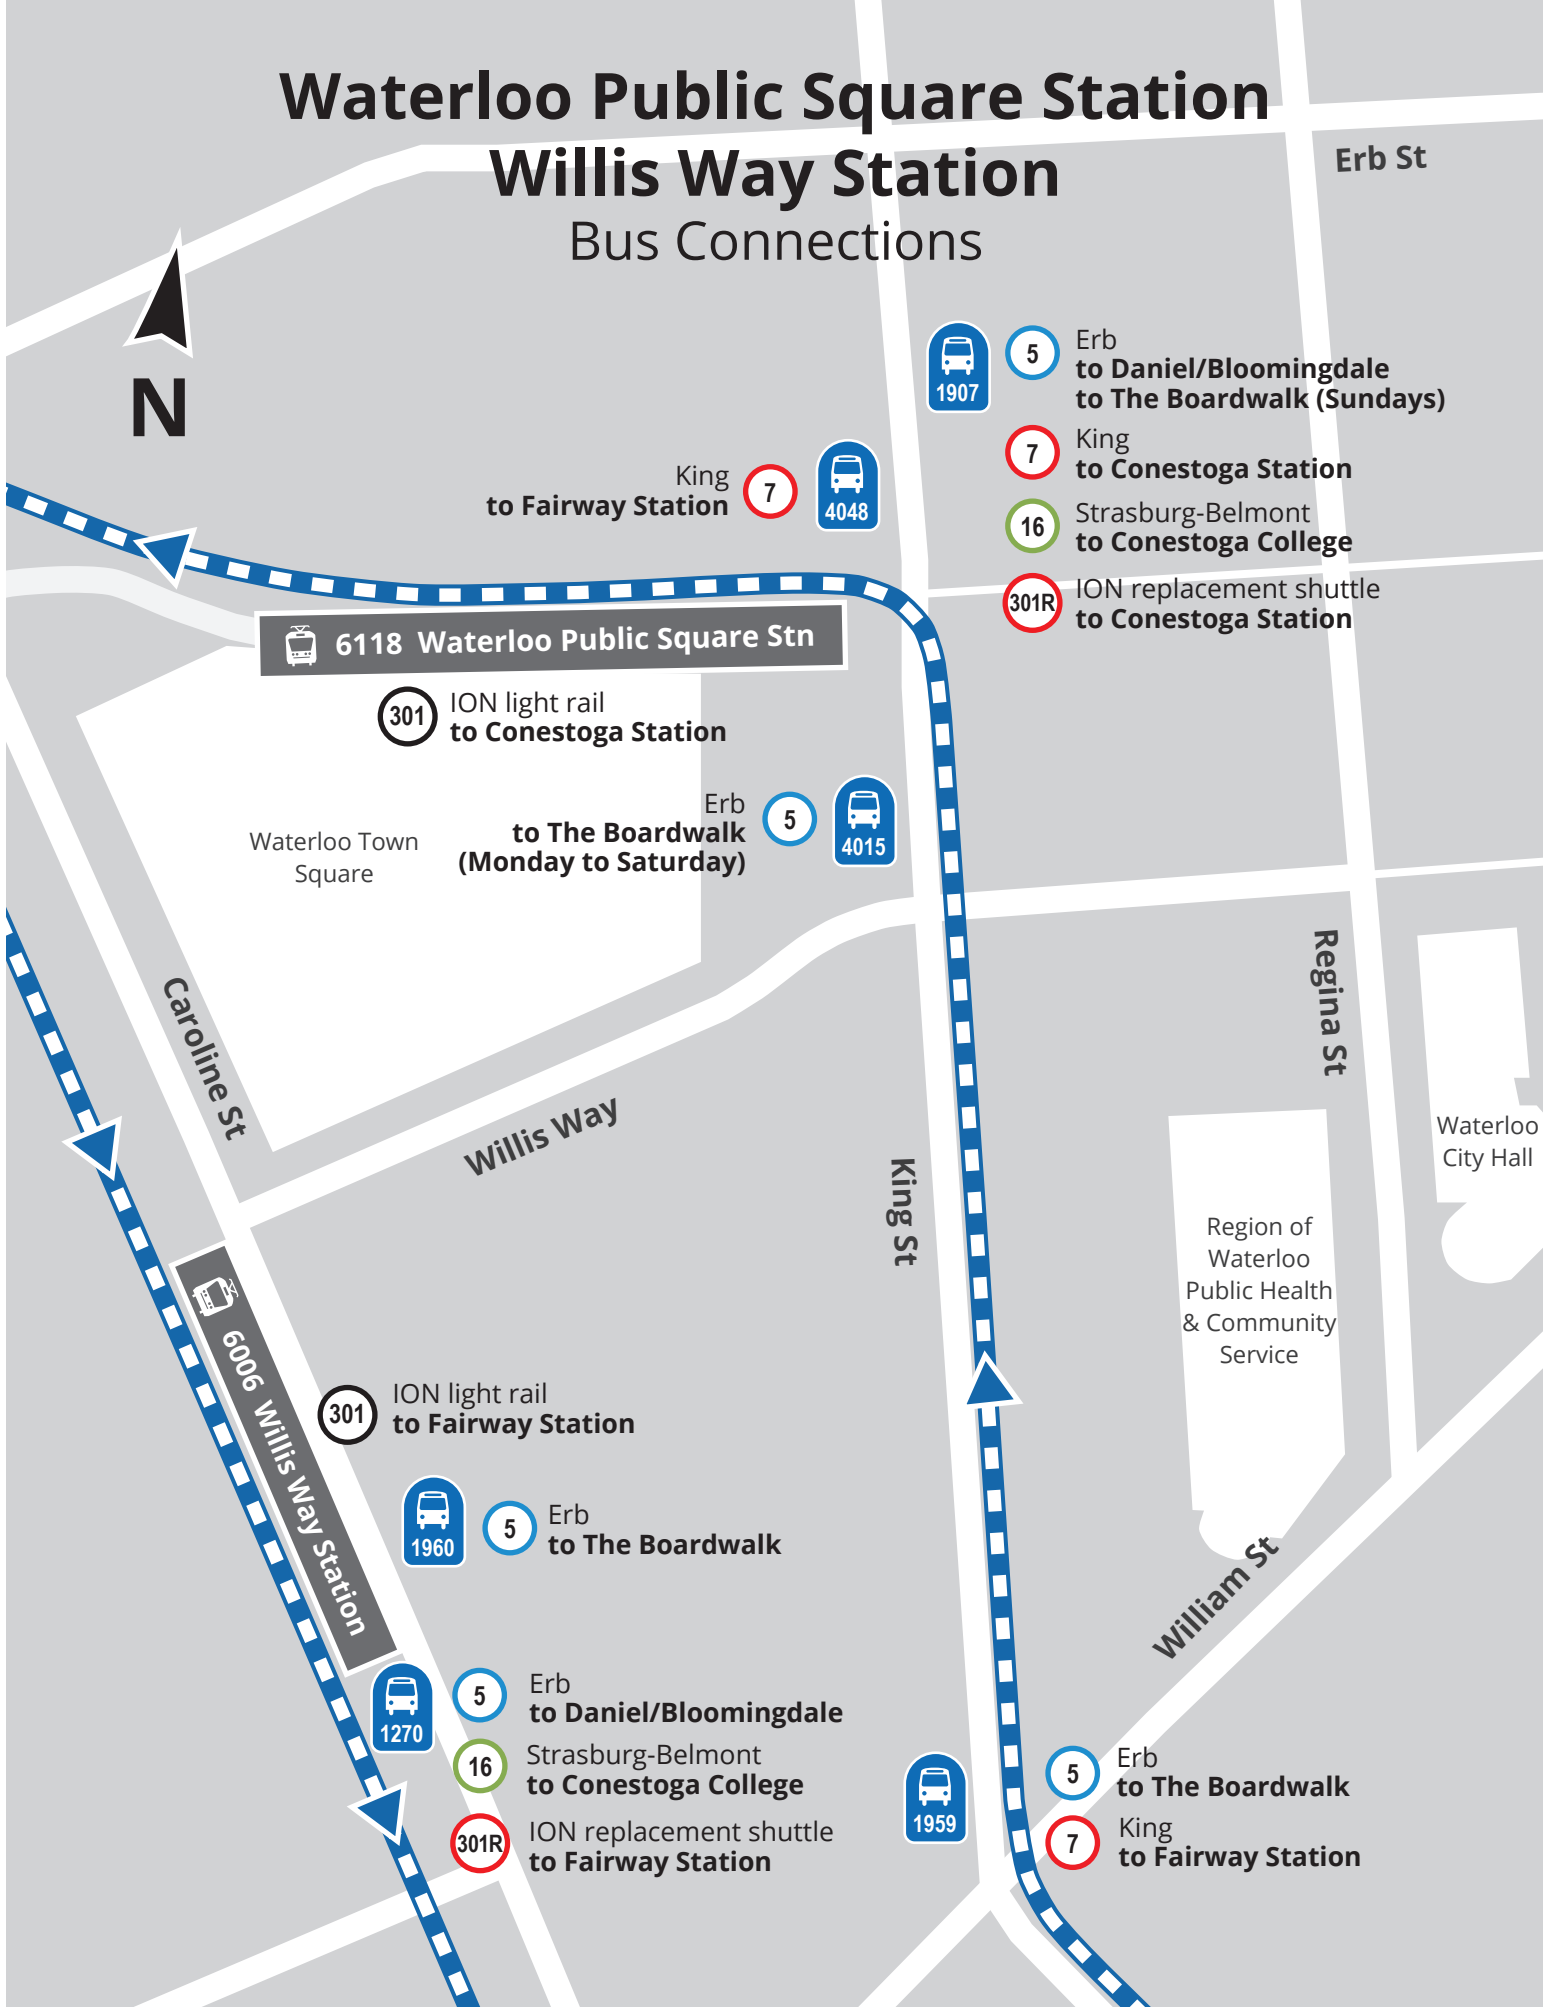

Waterloo Public Square Station Willis Way Station Bus Connections

6118 Waterloo Public Square Stn

301 ION light rail to Conestoga Station

Waterloo Town Square

Erb to The Boardwalk (Monday to Saturday)

Caroline St

Willis Way

6006 Willis Way Station

301 ION light rail to Fairway Station

5 Erb to The Boardwalk

5 Erb to Daniel/Bloomingtondale

16 Strasburg-Belmont to Conestoga College

301R ION replacement shuttle to Fairway Station

Erb St

5 Erb to Daniel/Bloomingtondale to The Boardwalk (Sundays)

7 King to Conestoga Station

16 Strasburg-Belmont to Conestoga College

301R ION replacement shuttle to Conestoga Station

Regina St

King St

Waterloo City Hall

Region of Waterloo Public Health & Community Service

William St

5 Erb to The Boardwalk

7 King to Fairway Station