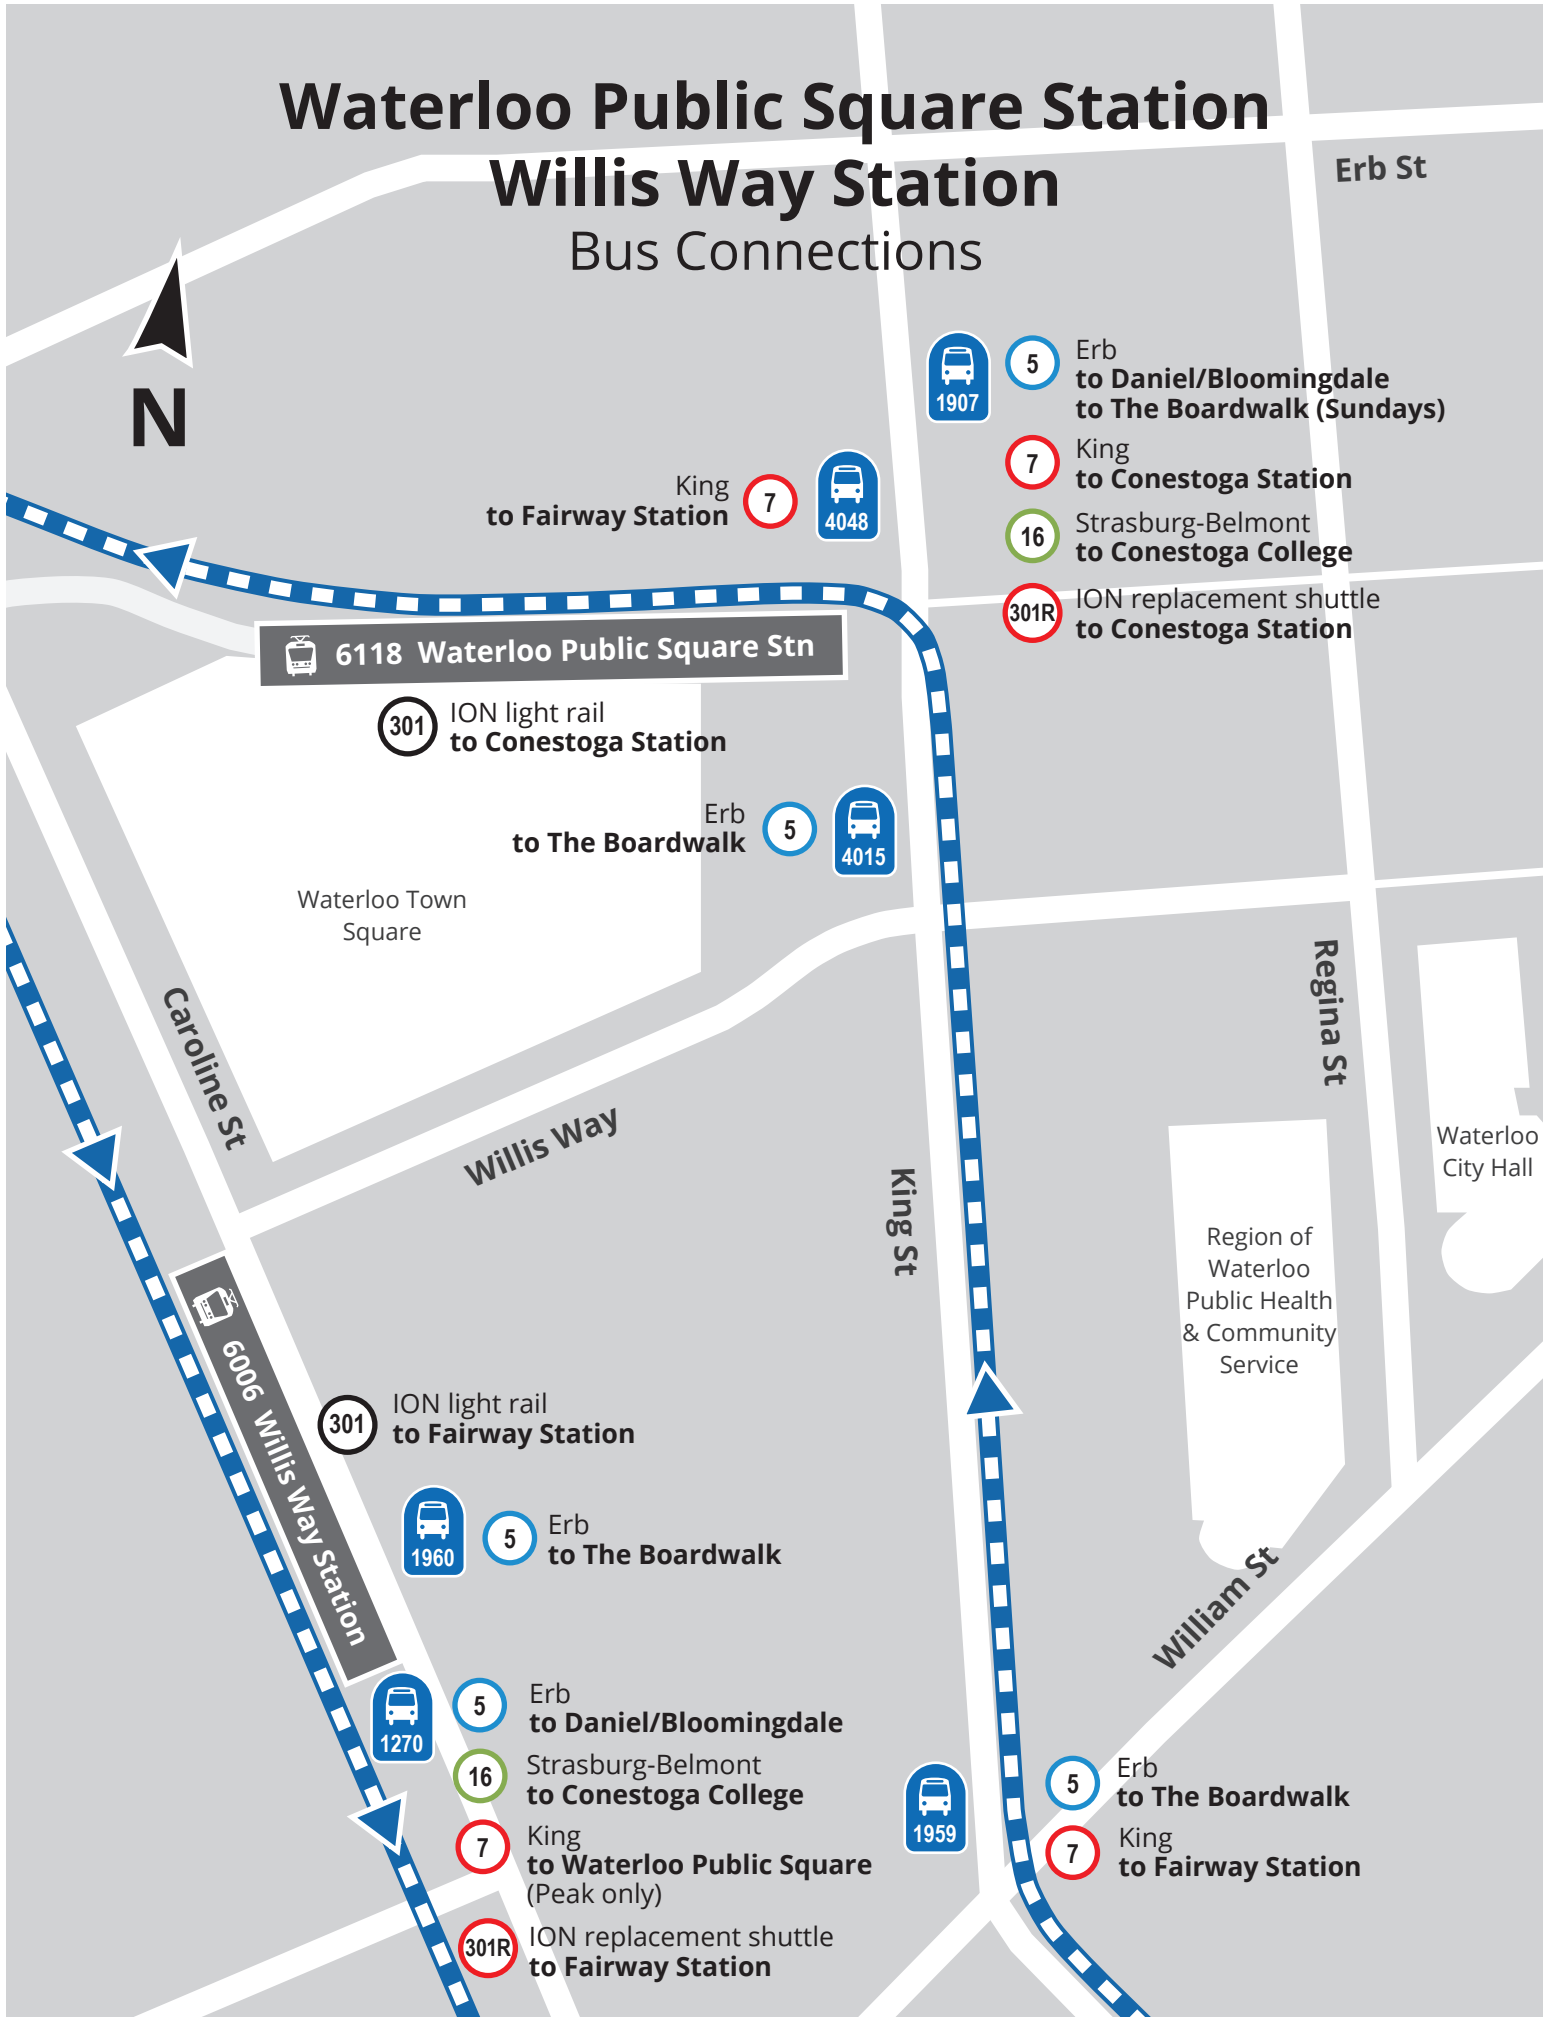

Waterloo Public Square Station Willis Way Station Bus Connections

6118 Waterloo Public Square Stn

301 ION light rail to Conestoga Station

Erb to The Boardwalk 5 4015

Waterloo Town Square

Caroline St

Willis Way

King St

Regina St

Region of Waterloo Public Health & Community Service

Waterloo City Hall

6006 Willis Way Station

301 ION light rail to Fairway Station

Erb to The Boardwalk 5 1960

Erb to Daniel/Bloomington 5 1270

Strasburg-Belmont to Conestoga College 16

King to Waterloo Public Square (Peak only) 7

ION replacement shuttle to Fairway Station 301R

Erb to The Boardwalk 5 1959

Erb to The Boardwalk 5

King to Fairway Station 7

Erb St

King to Conestoga Station 7

Strasburg-Belmont to Conestoga College 16

ION replacement shuttle to Conestoga Station 301R

King to Fairway Station 7 4048