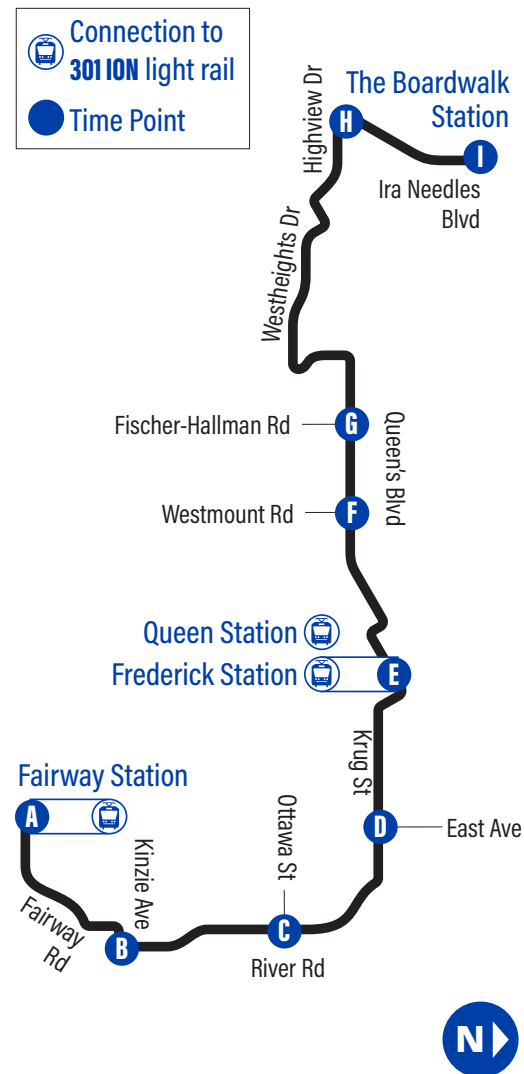

EasyGO makes taking transit easy

1. Online Trip Planner:
  www.grt.ca
2. Next Bus Text: get information on the next bus times sent to your phone (does not apply to Flex Stops)
  Text 57555 + (4 digit bus stop #)
3. Next Bus Call: call to hear the next bus times for your stop (does not apply to Flex Stops)
  519-585-7555
4. EasyGO Mobile: GRT's official mobile application for real-time bus departure information
  Available on Android, BlackBerry, iOS & Windows App Stores
5. EasyGO Real-Time Desktop Map: plan trips by seeing and click on different routes and stops
  www.grt.ca

Queen-River

1

Effective: June 24, 2019

519-585-7555   www.grt.ca   TTY: 519-575-4608
Text: 57555 & key in your bus stop number