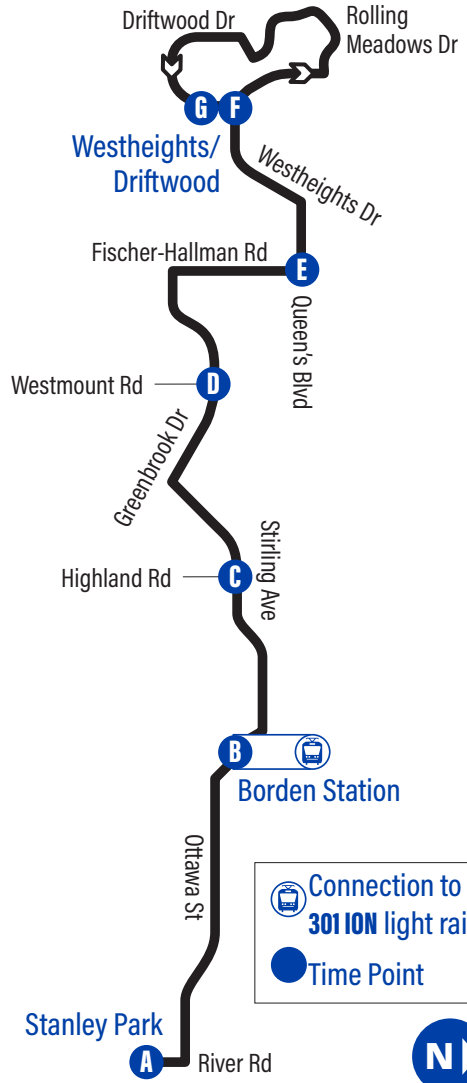

Westheights / Driftwood	Driftwood / Westheights	Fischer-Hallman / Queen's	Greenbrook / Westmount	Highland / Stirling	Borden Station	Stanley Park Mall
F	G	E	D	C	B	A
7:44	7:54	7:59	8:05	8:10	8:15	8:24
8:14	8:24	8:29	8:35	8:40	8:45	8:54
8:44	8:54	8:59	9:05	9:10	9:15	9:24
9:14	9:24	9:29	9:35	9:40	9:45	9:54
9:44	9:54	9:59	10:05	10:10	10:15	10:24
10:14	10:24	10:29	10:35	10:40	10:45	10:54
10:44	10:54	10:59	11:05	11:10	11:15	11:24
11:14	11:24	11:29	11:35	11:40	11:45	11:54
11:44	11:54	11:59	12:05	12:10	12:15	12:24
12:14	12:24	12:29	12:35	12:40	12:45	12:54
12:44	12:54	12:59	1:05	1:10	1:15	1:24
1:14	1:24	1:29	1:35	1:40	1:45	1:54
1:44	1:54	1:59	2:05	2:10	2:15	2:24
2:14	2:24	2:29	2:35	2:40	2:45	2:54
2:44	2:54	2:59	3:05	3:10	3:15	3:24
3:14	3:24	3:29	3:35	3:40	3:45	3:54
3:44	3:54	3:59	4:05	4:10	4:15	4:24
4:14	4:24	4:29	4:35	4:40	4:45	4:54
4:44	4:54	4:59	5:05	5:10	5:15	5:24
5:14	5:24	5:29	5:35	5:40	5:45	5:54
5:44	5:54	5:59	6:05	6:10	6:15	6:24
6:14	6:24	6:29	6:35	6:40	6:45	6:54
6:44	6:54	6:59	7:05	7:10	7:15	7:24
7:14	7:24					

Stirling

GRT
GRAND RIVER TRANSIT

2

Effective: June 24, 2019

easyGO

519-585-7555 www.grt.ca TTY: 519-575-4608
Text: 57555 & key in your bus stop number