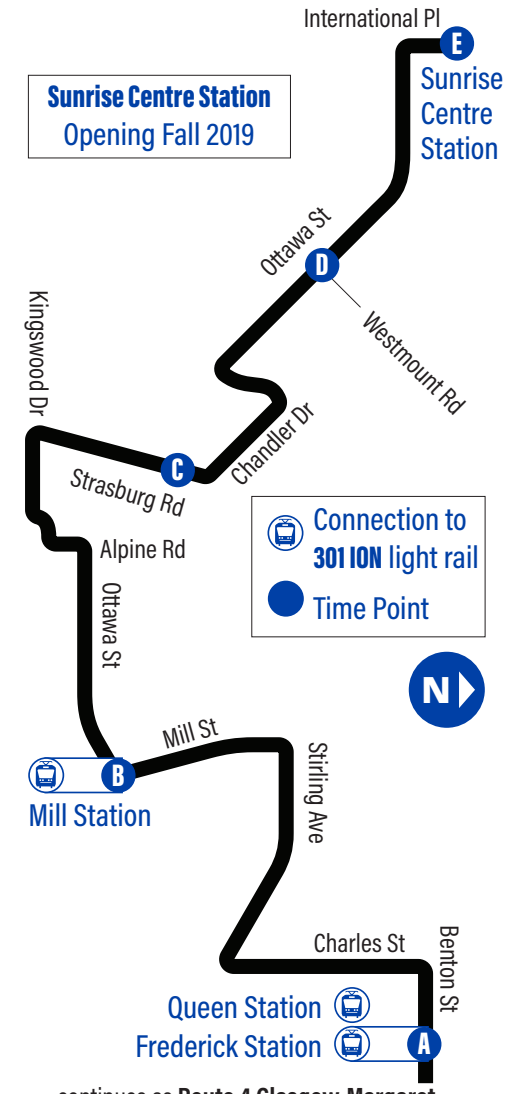

Ottawa South

3

Effective: June 24, 2019

continues as **Route 4 Glasgow-Margaret**

519-585-7555 www.grt.ca TTY: 519-575-4608
Text: 57555 & key in your bus stop number

Monday to Friday Schedule

to Sunrise Station

Depart >>> >>> Arrive

Frederick Station A	Mill Station B	Strasburg / Chandler C	Ottawa / Westmount D	Sunrise Centre Station E
6:32	6:40	6:47	6:51	6:55
7:03	7:12	7:19	7:24	7:29
7:37	7:46	7:53	7:58	8:03
8:07	8:16	8:23	8:28	8:33
8:37	8:46	8:53	8:58	9:03
9:07	9:16	9:23	9:28	9:33
9:36	9:44	9:51	9:55	10:00
10:04	10:12	10:19	10:23	10:28
10:34	10:42	10:49	10:53	10:58
11:04	11:12	11:19	11:23	11:28
11:34	11:42	11:49	11:53	11:58
12:04	12:12	12:19	12:23	12:28
12:34	12:42	12:49	12:53	12:58
1:04	1:12	1:19	1:23	1:28
1:34	1:42	1:49	1:53	1:58
2:04	2:12	2:19	2:23	2:28
2:35	2:44	2:51	2:56	3:01
3:08	3:17	3:24	3:29	3:34
3:38	3:47	3:54	3:59	4:04
4:08	4:17	4:24	4:29	4:34
4:38	4:47	4:54	4:59	5:04
5:08	5:17	5:24	5:29	5:34
5:38	5:47	5:54	5:59	6:03
6:07	6:15	6:22	6:26	6:30
6:34	6:42	6:49	6:53	6:57
7:04	7:12	7:19	7:23	7:27
7:34	7:42	7:49	7:53	7:57
8:04	8:12	8:19	8:23	8:27
8:34	8:42	8:49	8:53	8:57
9:04	9:12	9:19	9:23	9:27
9:34	9:42	9:49	9:53	9:57
10:04	10:12	10:19	10:23	10:27
11:02	11:10	11:17	11:21	11:25
12:02	12:10	12:17	12:21	12:25