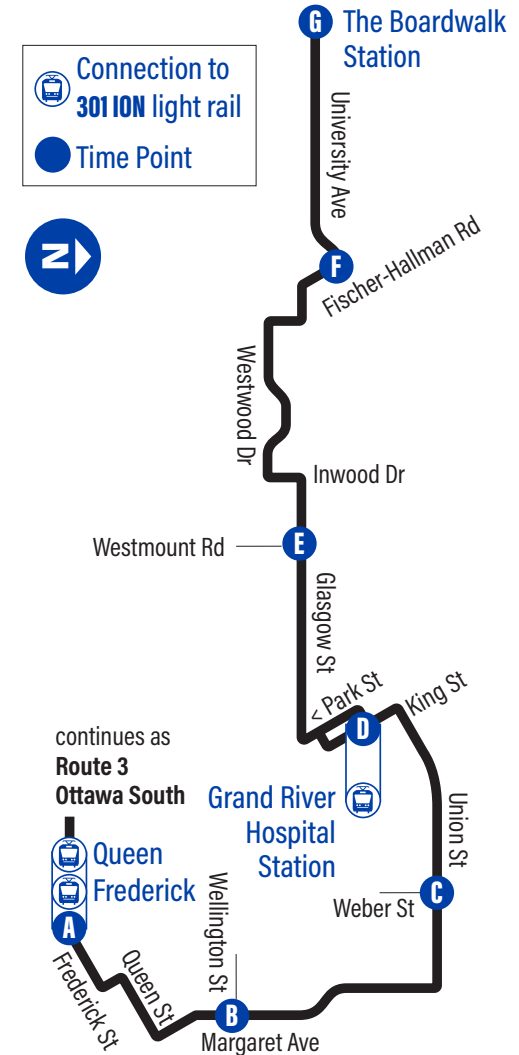

No Holiday service

EasyGO makes taking transit easy

1. Online Trip Planner:
  www.grt.ca
2. Next Bus Text: get information on the next bus times sent to your phone (does not apply to Flex Stops)
  Text 57555 + (4 digit bus stop #)
3. Next Bus Call: call to hear the next bus times for your stop (does not apply to Flex Stops)
  519-585-7555
4. EasyGO Mobile: GRT's official mobile application for real-time bus departure information
  Available on Android, BlackBerry, iOS & Windows App Stores
5. EasyGO Real-Time Desktop Map: plan trips by seeing and click on different routes and stops
  www.grt.ca

Glasgow-Margaret

GRT
GRAND RIVER TRANSIT

4

Effective: June 24, 2019

easyGO

519-585-7555 www.grt.ca TTY: 519-575-4608
Text: 57555 & key in your bus stop number