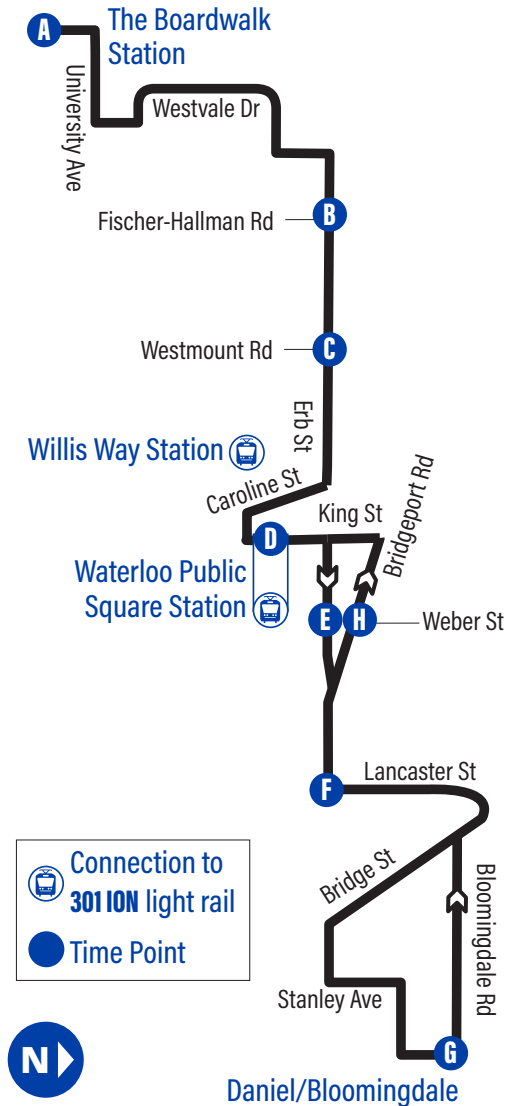

519-585-7555 www.grt.ca TTY: 519-575-4608
Text: 57555 & key in your bus stop number