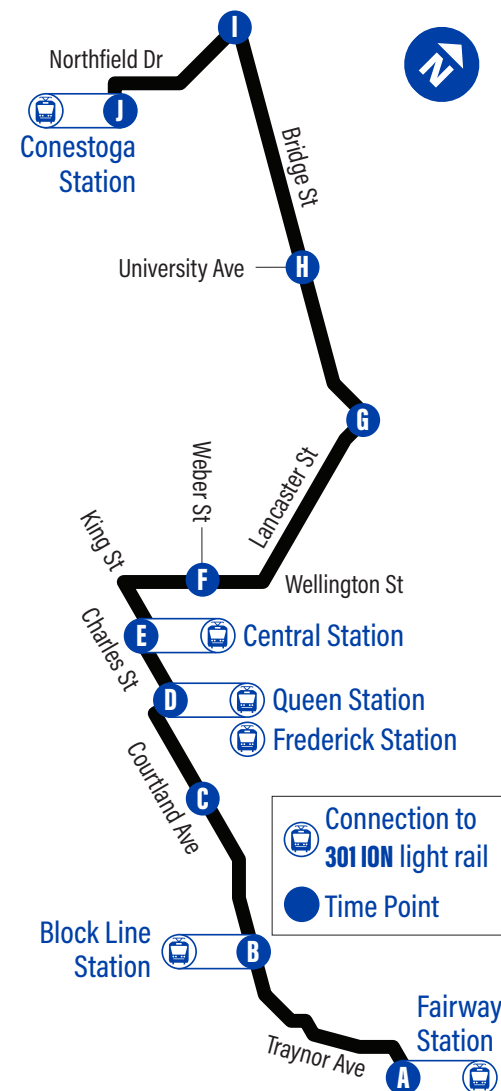

XX:XX These trips do not operate on Holidays

EasyGO makes taking transit easy

1. Online Trip Planner: www.grt.ca
2. Next Bus Text: get information on the next bus times sent to your phone (does not apply to Flex Stops)
  Text 57555 + (4 digit bus stop #)
3. Next Bus Call: call to hear the next bus times for your stop (does not apply to Flex Stops)
  519-585-7555
4. EasyGO Mobile: GRT's official mobile application for real-time bus departure information
  Available on Android, BlackBerry, iOS & Windows App Stores
5. EasyGO Real-Time Desktop Map: plan trips by seeing and click on different routes and stops
  www.grt.ca

Bridge-Courtland

6

Effective: June 24, 2019

519-585-7555   www.grt.ca   TTY: 519-575-4608
Text: 57555 & key in your bus stop number