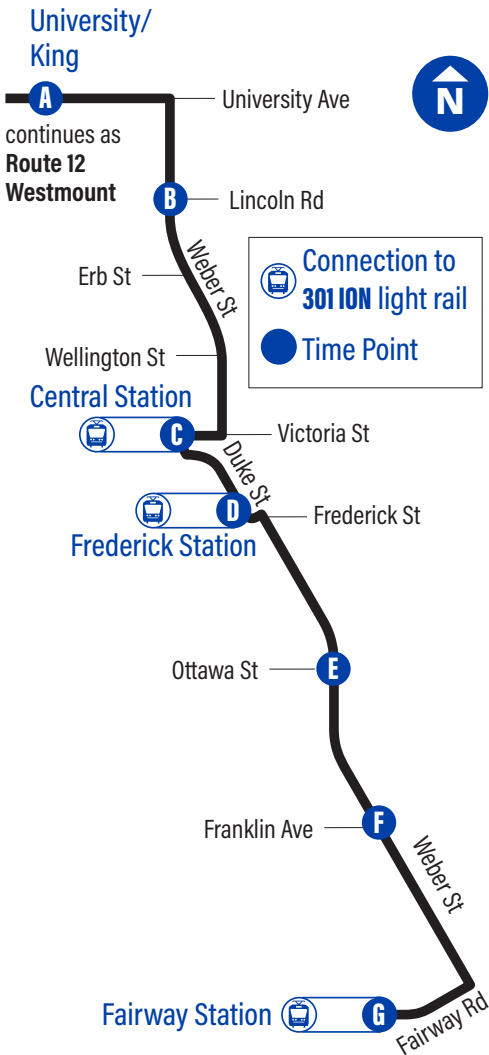

EasyGO makes taking transit easy

1. Online Trip Planner: www.grt.ca
2. Next Bus Text: get information on the next bus times sent to your phone (does not apply to Flex Stops) **Text 57555 + (4 digit bus stop #)**
3. Next Bus Call: call to hear the next bus times for your stop (does not apply to Flex Stops) **519-585-7555**
4. EasyGO Mobile: GRT's official mobile application for real-time bus departure information **Available on Android, BlackBerry, iOS & Windows App Stores**
5. EasyGO Real-Time Desktop Map: plan trips by seeing and click on different routes and stops www.grt.ca

Weber

8

Effective: June 24, 2019

Monday to Friday Schedule

to Fairway Station

Depart	to Fairway Station						Arrive
	A	B	C	D	E	F	G
	University Ave. / King	Weber / Lincoln	Central Station	Frederick / Weber	Weber / Ottawa	Weber / Franklin	Fairway Station
					5:15	5:20	5:27
					5:40	5:45	5:52
5:47		5:52	5:59	6:02	6:07	6:12	6:19
6:17		6:22	6:29	6:32	6:37	6:42	6:49
6:46		6:51	6:58	7:01	7:06	7:11	7:20
7:05		7:12	7:19	7:23	7:28	7:33	7:42
7:21		7:28	7:35	7:39	7:44	7:49	7:58
7:38		7:45	7:52	7:56	8:01	8:06	8:15
7:53		8:00	8:07	8:11	8:16	8:21	8:30
8:08		8:15	8:22	8:26	8:31	8:36	8:45
8:23		8:30	8:37	8:41	8:46	8:51	9:00
8:38		8:45	8:52	8:56	9:01	9:06	9:15
8:53		9:00	9:07	9:11	9:16	9:21	9:30
9:08		9:15	9:22	9:26	9:31	9:36	9:44
9:17		9:24	9:31				
9:23		9:30	9:37	9:41	9:46	9:51	9:59
9:38		9:44	9:51				
9:52		9:58	10:05	10:09	10:14	10:19	10:27
10:19		10:25	10:32	10:36	10:41	10:46	10:54
10:49		10:55	11:02	11:06	11:11	11:16	11:24
11:19		11:25	11:32	11:36	11:41	11:46	11:54
11:49		11:55	12:02	12:06	12:11	12:16	12:24
12:19		12:25	12:32	12:36	12:41	12:46	12:54
12:49		12:55	1:02	1:06	1:11	1:16	1:24
1:19		1:25	1:32	1:36	1:41	1:46	1:54
1:47		1:53	2:00	2:04	2:09	2:14	2:22
					2:23	2:28	2:37
					2:27	2:32	2:41
					2:30	2:35	2:44
2:19		2:25	2:32	2:36	2:41	2:46	2:55
2:35		2:42	2:49	2:53	2:58	3:03	3:12
2:52		2:59	3:06	3:10	3:15	3:20	3:29
3:08		3:15	3:22	3:26	3:31	3:36	3:45
3:23		3:30	3:37	3:41	3:46	3:51	4:00
3:38		3:45	3:52	3:56	4:01	4:06	4:15
3:53		4:00	4:07	4:11	4:16	4:21	4:30
4:08		4:15	4:22	4:26	4:31	4:36	4:45
4:23		4:30	4:37	4:41	4:46	4:51	5:00
4:38		4:45	4:52	4:56	5:01	5:06	5:15
4:53		5:00	5:07	5:11	5:16	5:21	5:30
5:08		5:15	5:22	5:26	5:31	5:36	5:45
5:23		5:30	5:37	5:41	5:46	5:51	6:00
5:38		5:45	5:52	5:56	6:01	6:06	6:13
5:53		6:00	6:07	6:10	6:15	6:20	6:27
6:08		6:14	6:21	6:24	6:29	6:34	6:41
6:20		6:26	6:33	6:36	6:41	6:46	6:53
6:34		6:40	6:47				
6:47		6:53	7:00	7:03	7:08	7:13	7:20
7:17		7:23	7:30	7:33	7:38	7:43	7:50
7:47		7:53	8:00	8:03	8:08	8:13	8:20
8:17		8:23	8:30	8:33	8:38	8:43	8:50
8:47		8:53	9:00	9:03	9:08	9:13	9:20
9:17		9:23	9:30	9:33	9:38	9:43	9:50
9:47		9:53	10:00	10:03	10:08	10:13	10:20
10:17		10:23	10:30	10:33	10:38	10:43	10:50
10:45		10:51	10:58	11:01	11:06	11:11	11:18
11:15		11:21	11:28	11:31	11:36	11:41	11:48
11:45		11:51	11:58	12:01	12:06	12:11	12:18
12:15		12:21	12:28				
12:45		12:51	12:58				
1:08		1:14	1:21				

to University/King