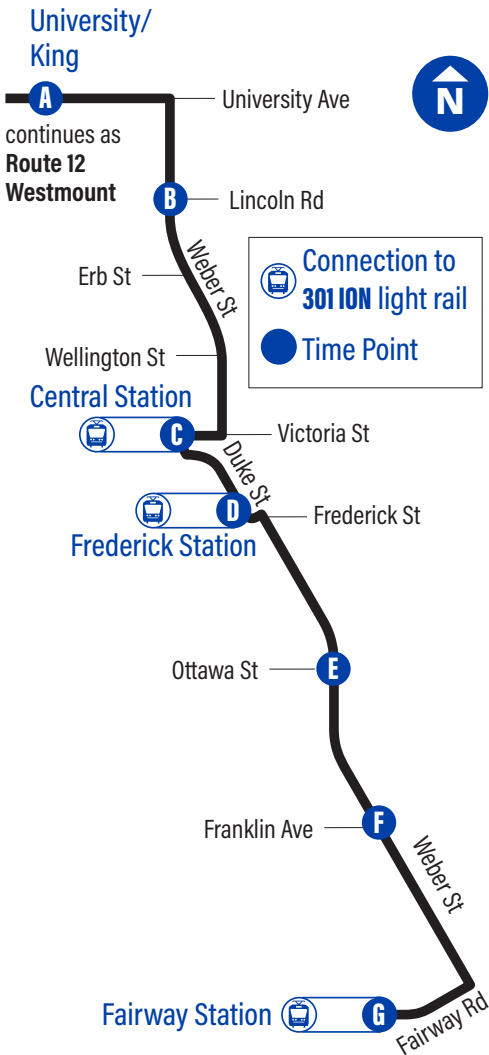

Monday to Friday Schedule

to Fairway Station

Depart >>>							>>> Arrive
A	B	C	D	E	F	G	
University Ave./ King	Weber / Lincoln	Central Station	Frederick / Weber	Weber / Ottawa	Weber / Franklin	Fairway Station	
				5:15	5:20	5:27	
				5:40	5:45	5:52	
5:47	5:52	5:59	6:02	6:07	6:12	6:19	
6:17	6:22	6:29	6:32	6:37	6:42	6:49	
6:46	6:51	6:58	7:01	7:06	7:11	7:20	
7:05	7:12	7:19	7:23	7:28	7:33	7:42	
7:21	7:28	7:35	7:39	7:44	7:49	7:58	
7:38	7:45	7:52	7:56	8:01	8:06	8:15	
7:53	8:00	8:07	8:11	8:16	8:21	8:30	
8:08	8:15	8:22	8:26	8:31	8:36	8:45	
8:23	8:30	8:37	8:41	8:46	8:51	9:00	
8:38	8:45	8:52	8:56	9:01	9:06	9:15	
8:53	9:00	9:07	9:11	9:16	9:21	9:30	
9:08	9:15	9:22	9:26	9:31	9:36	9:44	
9:17	9:24	9:31					
9:23	9:30	9:37	9:41	9:46	9:51	9:59	
9:38	9:44	9:51					
9:52	9:58	10:05	10:09	10:14	10:19	10:27	
10:19	10:25	10:32	10:36	10:41	10:46	10:54	
10:49	10:55	11:02	11:06	11:11	11:16	11:24	
11:19	11:25	11:32	11:36	11:41	11:46	11:54	
11:49	11:55	12:02	12:06	12:11	12:16	12:24	
12:19	12:25	12:32	12:36	12:41	12:46	12:54	
12:49	12:55	1:02	1:06	1:11	1:16	1:24	
1:19	1:25	1:32	1:36	1:41	1:46	1:54	
1:47	1:53	2:00	2:04	2:09	2:14	2:22	
				2:23	2:28	2:37	
				2:27	2:32	2:41	
				2:30	2:35	2:44	
2:19	2:25	2:32	2:36	2:41	2:46	2:55	
2:35	2:42	2:49	2:53	2:58	3:03	3:12	
2:52	2:59	3:06	3:10	3:15	3:20	3:29	
3:08	3:15	3:22	3:26	3:31	3:36	3:45	
3:23	3:30	3:37	3:41	3:46	3:51	4:00	
3:38	3:45	3:52	3:56	4:01	4:06	4:15	
3:53	4:00	4:07	4:11	4:16	4:21	4:30	
4:08	4:15	4:22	4:26	4:31	4:36	4:45	
4:23	4:30	4:37	4:41	4:46	4:51	5:00	
4:38	4:45	4:52	4:56	5:01	5:06	5:15	
4:53	5:00	5:07	5:11	5:16	5:21	5:30	
5:08	5:15	5:22	5:26	5:31	5:36	5:45	
5:23	5:30	5:37	5:41	5:46	5:51	6:00	
5:38	5:45	5:52	5:56	6:01	6:06	6:13	
5:53	6:00	6:07	6:10	6:15	6:20	6:27	
6:08	6:14	6:21	6:24	6:29	6:34	6:41	
6:20	6:26	6:33	6:36	6:41	6:46	6:53	
6:34	6:40	6:47					
6:47	6:53	7:00	7:03	7:08	7:13	7:20	
7:17	7:23	7:30	7:33	7:38	7:43	7:50	
7:47	7:53	8:00	8:03	8:08	8:13	8:20	
8:17	8:23	8:30	8:33	8:38	8:43	8:50	
8:47	8:53	9:00	9:03	9:08	9:13	9:20	
9:17	9:23	9:30	9:33	9:38	9:43	9:50	
9:47	9:53	10:00	10:03	10:08	10:13	10:20	
10:17	10:23	10:30	10:33	10:38	10:43	10:50	
10:45	10:51	10:58	11:01	11:06	11:11	11:18	
11:15	11:21	11:28	11:31	11:36	11:41	11:48	
11:45	11:51	11:58	12:01	12:06	12:11	12:18	
12:15	12:21	12:28					
12:45	12:51	12:58					
1:08	1:14	1:21					

to University/King