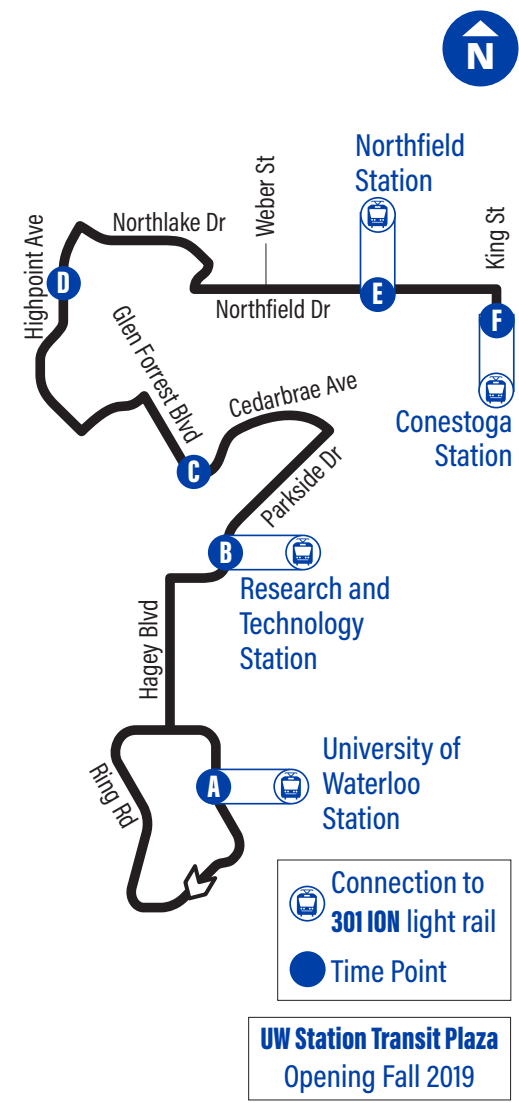

XX:XX These trips do not operate on Holidays

EasyGO makes taking transit easy

1. Online Trip Planner: www.grt.ca
2. Next Bus Text: get information on the next bus times sent to your phone (does not apply to Flex Stops)
  Text 57555 + (4 digit bus stop #)
3. Next Bus Call: call to hear the next bus times for your stop (does not apply to Flex Stops)
  519-585-7555
4. EasyGO Mobile: GRT's official mobile application for real-time bus departure information
  Available on Android, Blackberry, iOS & Windows App Stores
5. EasyGO Real-Time Desktop Map: plan trips by seeing and click on different routes and stops
  www.grt.ca

Lakeshore

9

Effective: June 24, 2019

519-585-7555   www.grt.ca   TTY: 519-575-4608
Text: 57555 & key in your bus stop number