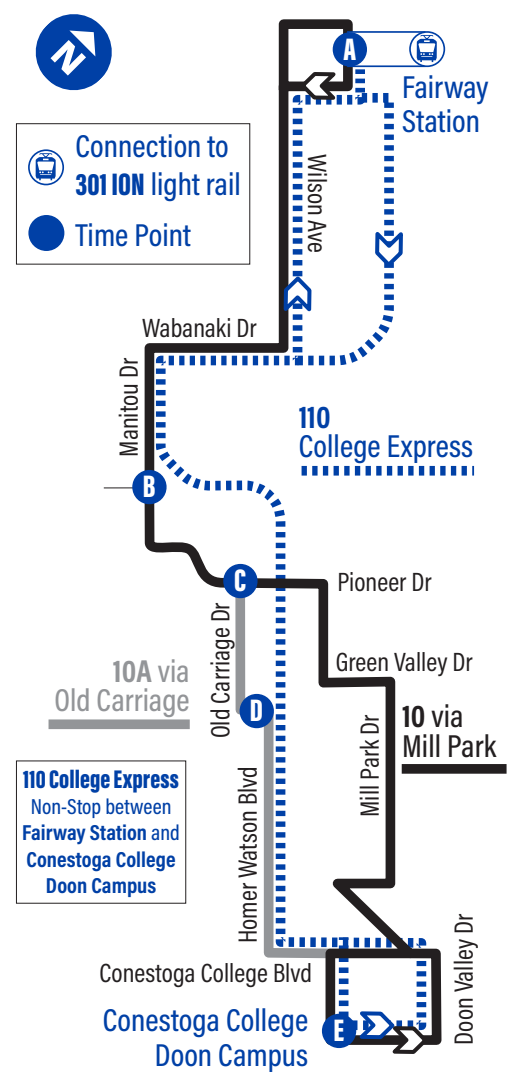

XX:XX Route 110 - No service during the two week Christmas period

Route 110 - Monday to Friday Schedule

to Conestoga College

Depart >>> Arrive >>>

Fairway Station	Conestoga College Doon Campus - Door 3	Conestoga College Doon Campus - Door 3	Fairway Station
A	E	E	A
7:15	7:30		
7:22	7:37		
7:30	7:45		
7:40	7:55		
7:58	8:13		
8:13	8:28		
8:28	8:43		
8:43	8:58		
8:58	9:13		
9:13	9:28		
9:28	9:42		
9:43	9:57		
9:58	10:12		
10:13	10:27		
10:28	10:42		
10:43	10:57		
10:58	11:12		
11:13	11:27		
11:28	11:42		
11:43	11:57		
11:58	12:12		
12:13	12:27		
12:28	12:42		
12:43	12:57		
12:58	1:12		
1:13	1:27		
1:28	1:42		
1:43	1:57		
1:58	2:12		
2:13	2:27		
2:28	2:43		
2:43	2:58		
2:58	3:13		
3:13	3:28		
3:28	3:43		
3:43	3:58		
3:58	4:13		
4:13	4:28		
4:28	4:43		
4:43	4:58		
4:58	5:13		
5:13	5:28		
5:28	5:43		
5:43	5:58		
5:58	6:13		
6:10	6:25		
6:40	6:55		
7:10	7:25		
7:40	7:55		
8:10	8:25		
8:40	8:55		
		6:55	7:08
		7:25	7:38
		7:40	7:53
		7:55	8:08
		8:10	8:23
		8:25	8:38
		8:40	8:53
		8:55	9:08
		9:10	9:23
		9:25	9:37
		9:40	9:52
		9:55	10:07
		10:10	10:22
		10:25	10:37
		10:40	10:52
		10:55	11:07
		11:10	11:22
		11:25	11:37
		11:40	11:52
		11:55	12:07
		12:10	12:22
		12:25	12:37
		12:40	12:52
		12:55	1:07
		1:10	1:22
		1:25	1:37
		1:40	1:52
		1:55	2:08
		2:10	2:24
		2:25	2:39
		2:40	2:54
		2:55	3:09
		3:10	3:24
		3:25	3:39
		3:40	3:54
		3:55	4:09
		4:10	4:24
		4:25	4:39
		4:40	4:54
		4:55	5:09
		5:10	5:24
		5:25	5:39
		5:40	5:54
		5:55	6:08
		6:10	6:23
		6:25	6:38
		6:55	7:08
		7:25	7:38
		7:55	8:08
		8:25	8:38
		8:55	9:08

Pioneer | College Express

GRT
GRAND RIVER TRANSIT

10 | 110

Effective: June 24, 2019

easyGO

519-585-7555 www.grt.ca TTY: 519-575-4608
Text: 57555 & key in your bus stop number