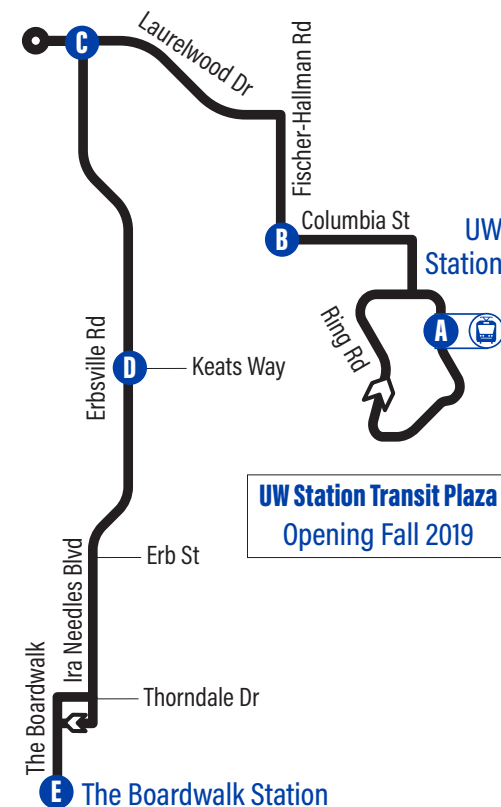

XX:XX These trips do not operate on Holidays

EasyGO makes taking transit easy

1. Online Trip Planner: www.grt.ca
2. Next Bus Text: get information on the next bus times sent to your phone (does not apply to Flex Stops) **Text 57555 + (4 digit bus stop #)**
3. Next Bus Call: call to hear the next bus times for your stop (does not apply to Flex Stops) **519-585-7555**
4. EasyGO Mobile: GRT's official mobile application for real-time bus departure information **Available on Android, BlackBerry, iOS & Windows App Stores**
5. EasyGO Real-Time Desktop Map: plan trips by seeing and click on different routes and stops www.grt.ca

Laurelwood

13

Effective: June 24, 2019

UW Station Transit Plaza
Opening Fall 2019

Connection to
301 ION light rail

Time Point

519-585-7555   www.grt.ca   TTY: 519-575-4608
Text: 57555 & key in your bus stop number