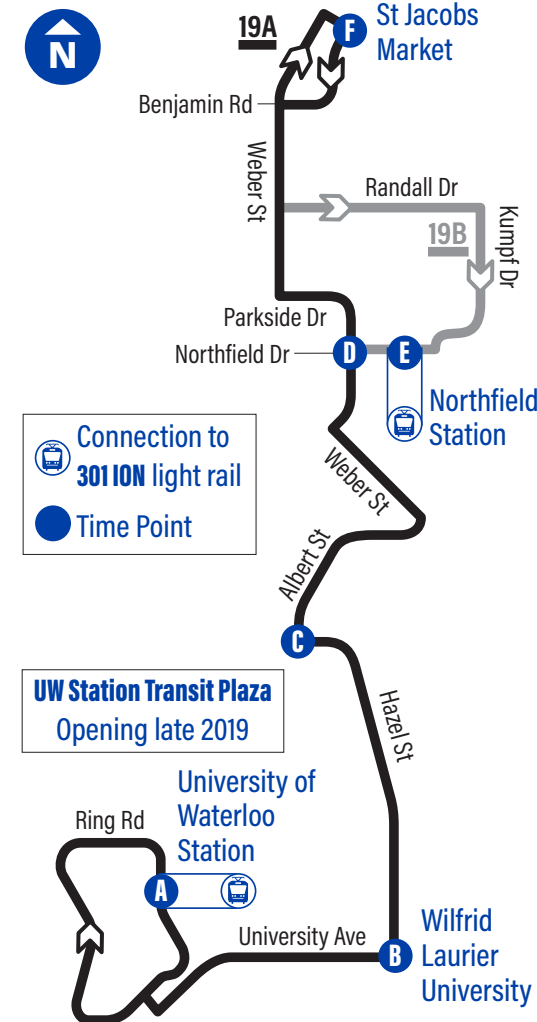

### EasyGO makes taking transit easy

1. Online Trip Planner: [www.grt.ca](http://www.grt.ca)
2. Next Bus Text: get information on the next bus times sent to your phone (does not apply to Flex Stops)  
**Text 57555 + (4 digit bus stop #)**
3. Next Bus Call: call to hear the next bus times for your stop (does not apply to Flex Stops)  
**519-585-7555**
4. EasyGO Mobile: GRT's official mobile application for real-time bus departure information  
**Available on Android, BlackBerry, iOS & Windows App Stores**
5. EasyGO Real-Time Desktop Map: plan trips by seeing and click on different routes and stops  
[www.grt.ca](http://www.grt.ca)

# 19

GRAND RIVER TRANSIT

Effective: June 24, 2019