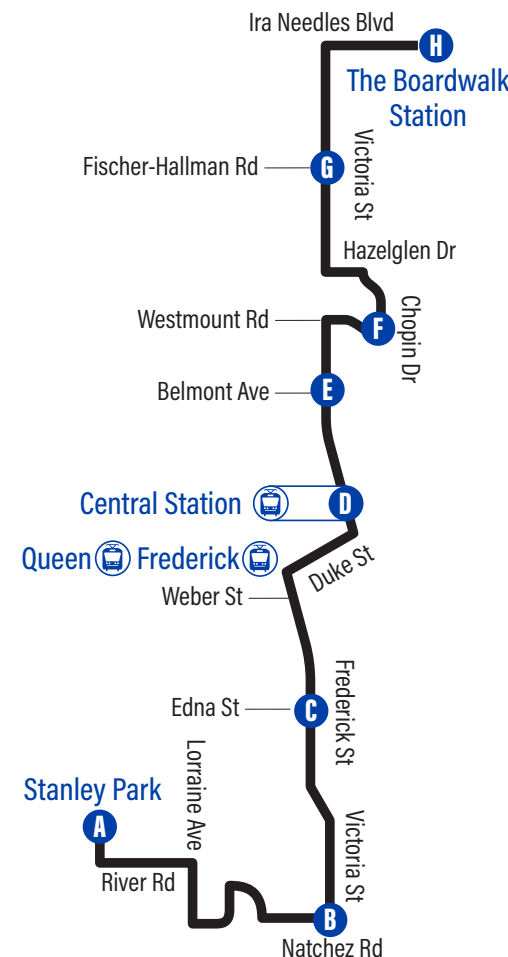

to Stanley Park Mall

Depart >>> >>> Arrive

The Boardwalk Station H	Victoria / Fischer-Hallman G	Chopin / Westmount F	Victoria / Belmont E	Central Station D	Frederick / Frederick Street Mall C	Natchez / Rothsay B	Stanley Park Mall A
8:00	8:08	8:12	8:16	8:20	8:27	8:33	8:41
8:30	8:38	8:42	8:46	8:50	8:57	9:03	9:11
9:00	9:08	9:12	9:16	9:20	9:27	9:33	9:41
Every 30 minutes all day							
10:00	10:08	10:12	10:16	10:20	10:27	10:33	10:41
10:30	10:38	10:42	10:46	10:50	10:57	11:03	11:11
11:30	11:38	11:42	11:46	11:50	11:57	12:03	12:11

EasyGO makes taking transit easy

1. Online Trip Planner:
  www.grt.ca
2. Next Bus Text: get information on the next bus times sent to your phone (does not apply to Flex Stops)
  Text 57555 + (4 digit bus stop #)
3. Next Bus Call: call to hear the next bus times for your stop (does not apply to Flex Stops)
  519-585-7555
4. EasyGO Mobile: GRT's official mobile application for real-time bus departure information
  Available on Android, BlackBerry, iOS & Windows App Stores
5. EasyGO Real-Time Desktop Map: plan trips by seeing and click on different routes and stops
  www.grt.ca

Victoria-Frederick

20

Effective: June 24, 2019

Connection to 301 ION light rail

Time Point

519-585-7555   www.grt.ca   TTY: 519-575-4608
Text: 57555 & key in your bus stop number