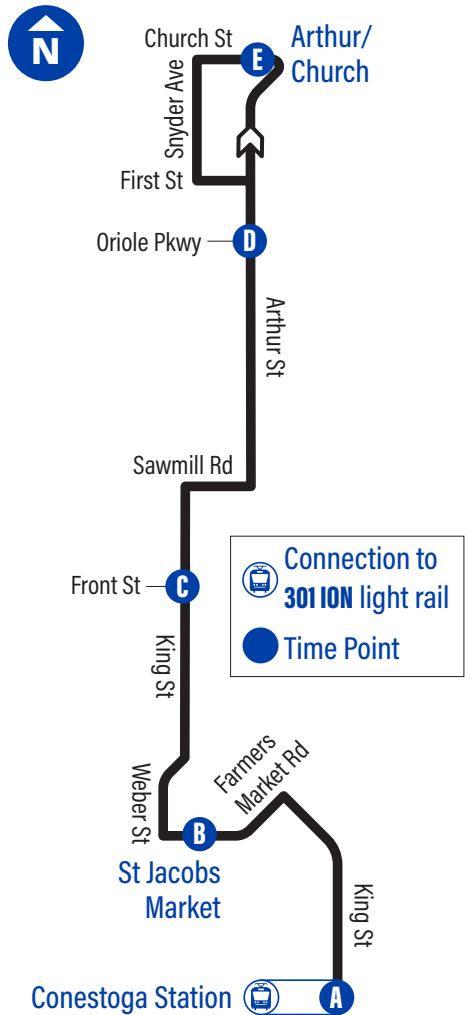

Elmira

21

Effective: June 24, 2019

easyGO