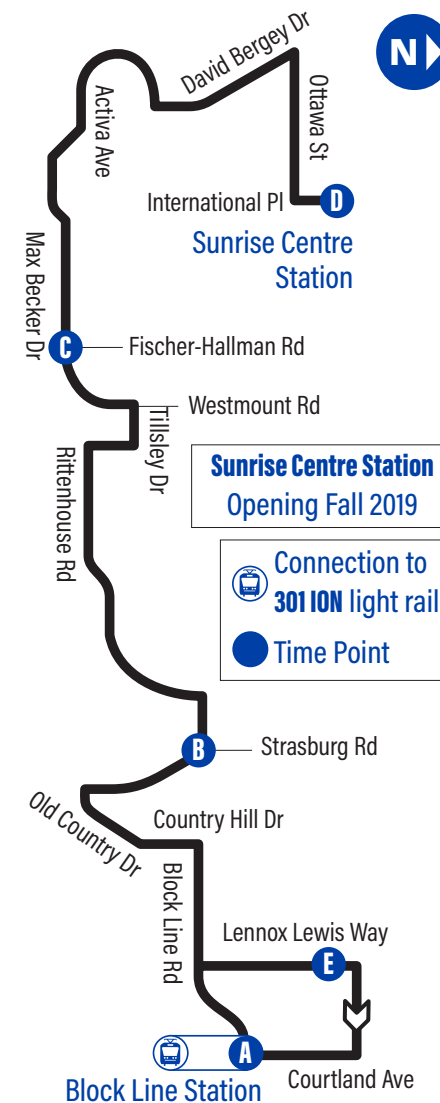

to Block Line Station

Depart >>> >>> Arrive

Sunrise Centre Station	Max Becker / Fischer-Hallman	Strasburg / Block Line	Lennox Lewis / The Family Centre	Block Line Station
D	C	B	E	A
8:34	8:43	8:50	8:59	9:01
9:34	9:44	9:51	10:00	10:02
10:34	10:44	10:51	11:00	11:02
11:34	11:44	11:51	12:00	12:02
12:34	12:44	12:51	1:00	1:02
1:34	1:44	1:51	2:00	2:02
2:34	2:44	2:51	3:00	3:02
3:34	3:44	3:51	4:00	4:02
4:34	4:44	4:51	5:00	5:02
5:34	5:44	5:51	6:00	6:02
6:34	6:44	6:51	7:00	7:02

Laurentian West

22

Effective: June 24, 2019

easyGO

519-585-7555 www.grt.ca TTY: 519-575-4608
 Text: 57555 & key in your bus stop number

Monday to Friday Schedule

to Sunrise Centre Station

Depart >>> >>> Arrive

to Block Line Station

Depart >>> >>> Arrive

Sunrise Centre Station	Max Becker / Fischer-Hallman	Strasburg / Block Line	Lennox Lewis / The Family Centre	Block Line Station
D	C	B	E	A
6:01	6:10	6:17	6:26	6:28
6:30	6:39	6:46	6:55	6:57
6:58	7:08	7:15	7:25	7:28
7:27	7:38	7:45	7:55	7:58
7:57	8:08	8:15	8:25	8:28
8:27	8:38	8:45	8:55	8:58
9:00	9:11	9:18	9:28	9:31
9:30	9:40	9:47	9:56	9:58
10:00	10:10	10:17	10:26	10:28
10:30	10:40	10:47	10:56	10:58
11:00	11:10	11:17	11:26	11:28
11:30	11:40	11:47	11:56	11:58
12:00	12:10	12:17	12:26	12:28
12:30	12:40	12:47	12:56	12:58
1:00	1:10	1:17	1:26	1:28
1:30	1:40	1:47	1:56	1:58
1:57	2:07	2:14	2:23	2:25
2:23	2:33	2:40	2:50	2:53
2:52	3:03	3:10	3:20	3:23
3:22	3:33	3:40	3:50	3:53
3:52	4:03	4:10	4:20	4:23
4:22	4:33	4:40	4:50	4:53
4:52	5:03	5:10	5:20	5:23
5:30	5:41	5:48	5:58	6:01
6:04	6:14	6:21	6:30	6:32
6:34	6:44	6:51	7:00	7:02
7:04	7:14	7:21	7:30	7:32
7:34	7:44	7:51	8:00	8:02
8:04	8:14	8:21	8:30	8:32
8:34	8:44	8:51	9:00	9:02
9:04	9:14	9:21	9:30	9:32
9:34	9:44	9:51	10:00	10:02
10:34	10:43	10:50	10:59	11:01
11:34	11:43	11:50	11:59	12:01