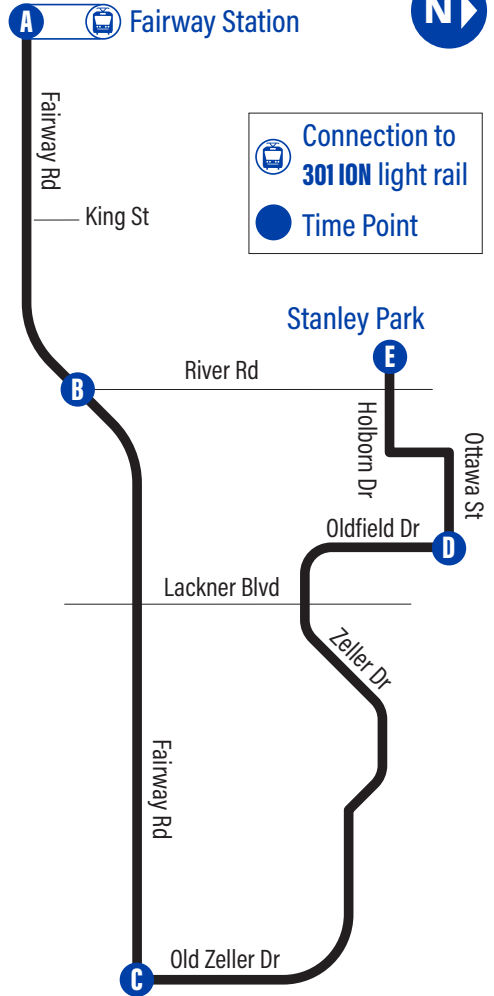

Saturday Schedule

Idlewood

23

Effective: June 24, 2019

to Stanley Park

to Fairway Station

Depart >>> Arrive

Depart >>> Arrive

easyGO

Monday to Friday Schedule

to Stanley Park

Depart >>>

>>> Arrive

					
A	B	C	D	E	
Fairway Station	Fairway / River	Old Zeller / Fairway	Oldfield / Ottawa	Stanley Park Mall	
5:45	5:50	5:56	6:03	6:08	
6:15	6:20	6:26	6:33	6:38	
6:45	6:50	6:56	7:03	7:08	
7:15	7:20	7:26	7:33	7:38	
7:45	7:50	7:56	8:03	8:08	
8:15	8:20	8:26	8:33	8:38	
8:45	8:50	8:56	9:03	9:08	
9:15	9:20	9:26	9:33	9:38	
9:45	9:50	9:56	10:03	10:08	
10:15	10:20	10:26	10:33	10:38	
10:45	10:50	10:56	11:03	11:08	
11:15	11:20	11:26	11:33	11:38	
11:45	11:50	11:56	12:03	12:08	
12:15	12:20	12:26	12:33	12:38	
12:45	12:50	12:56	1:03	1:08	
1:15	1:20	1:26	1:33	1:38	
1:45	1:50	1:56	2:03	2:08	
2:15	2:20	2:26	2:33	2:38	
2:45	2:52	2:58	3:06	3:11	
3:15	3:22	3:28	3:36	3:41	
3:45	3:52	3:58	4:06	4:11	
4:15	4:22	4:28	4:36	4:41	
4:45	4:52	4:58	5:06	5:11	
5:15	5:22	5:28	5:36	5:41	
5:45	5:52	5:58	6:05	6:10	
6:15	6:20	6:26	6:33	6:38	
6:45	6:50	6:56	7:03	7:08	
7:15	7:20	7:26	7:33	7:38	
7:45	7:50	7:56	8:03	8:08	
8:15	8:20	8:26	8:33	8:38	
8:45	8:50	8:56	9:03	9:08	
9:15	9:20	9:26	9:33	9:38	
9:45	9:50	9:56	10:03	10:08	
10:15	10:20	10:26	10:33	10:38	