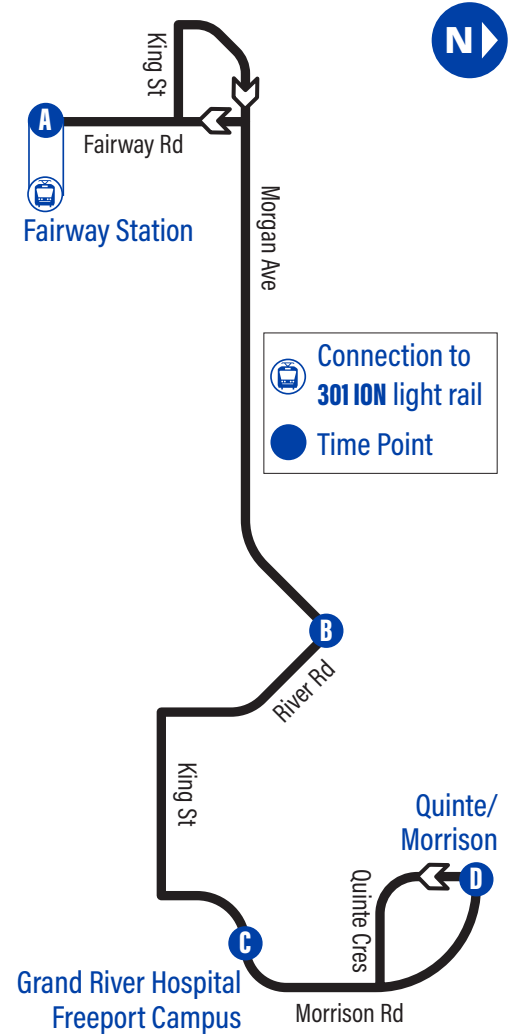

519-585-7555   www.grt.ca   TTY: 519-575-4608
Text: 57555 & key in your bus stop number