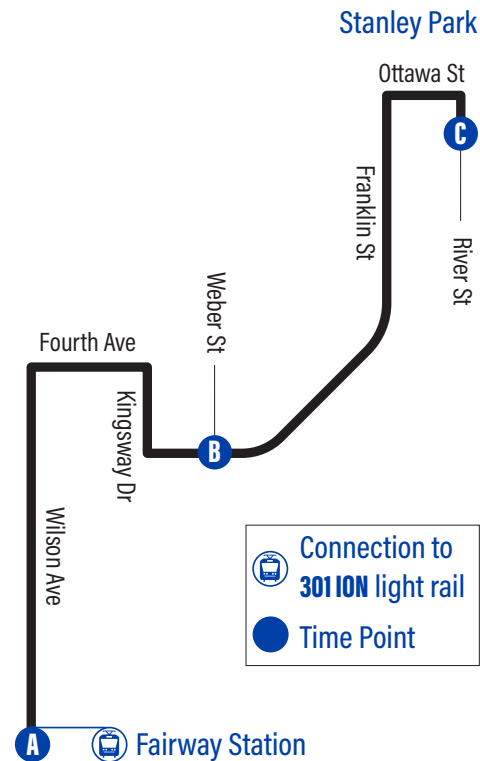

easyGO

519-585-7555 www.grt.ca TTY: 519-575-4608
Text: 57555 & key in your bus stop number